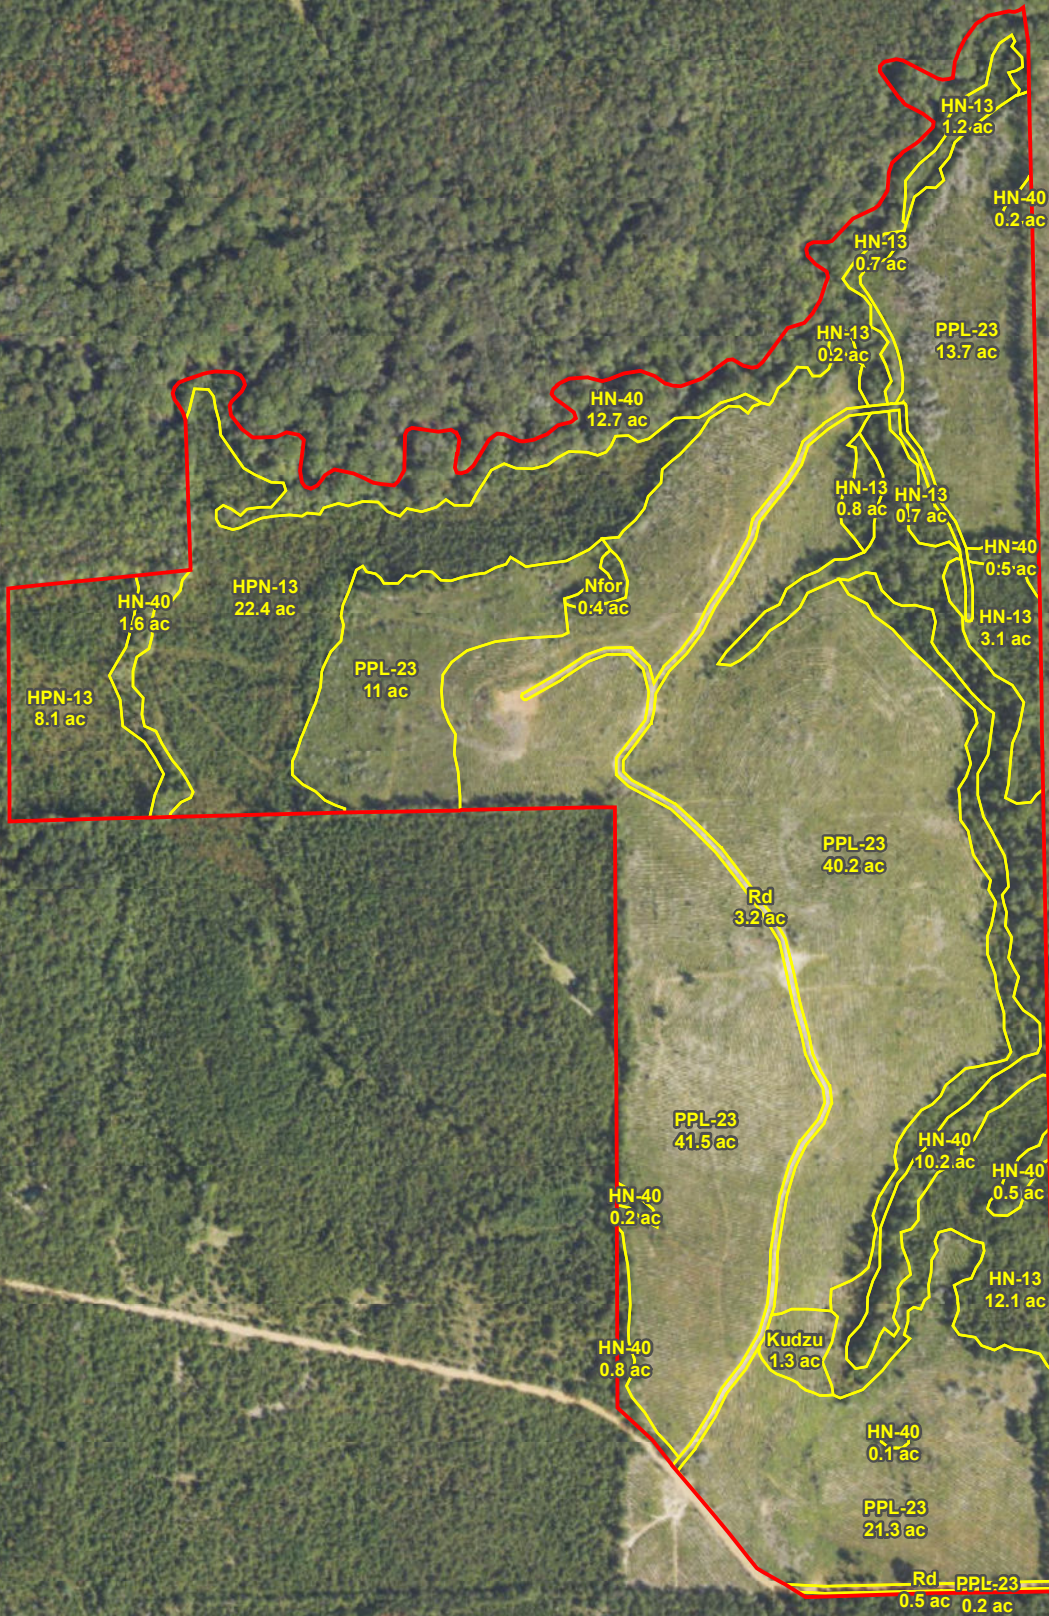

PotlatchDeltic
23094_A_CTT
Macon Co., GA
Total Acres: ± 209.4

Map ID: 23094_A_CTT

Date: March 20, 2025