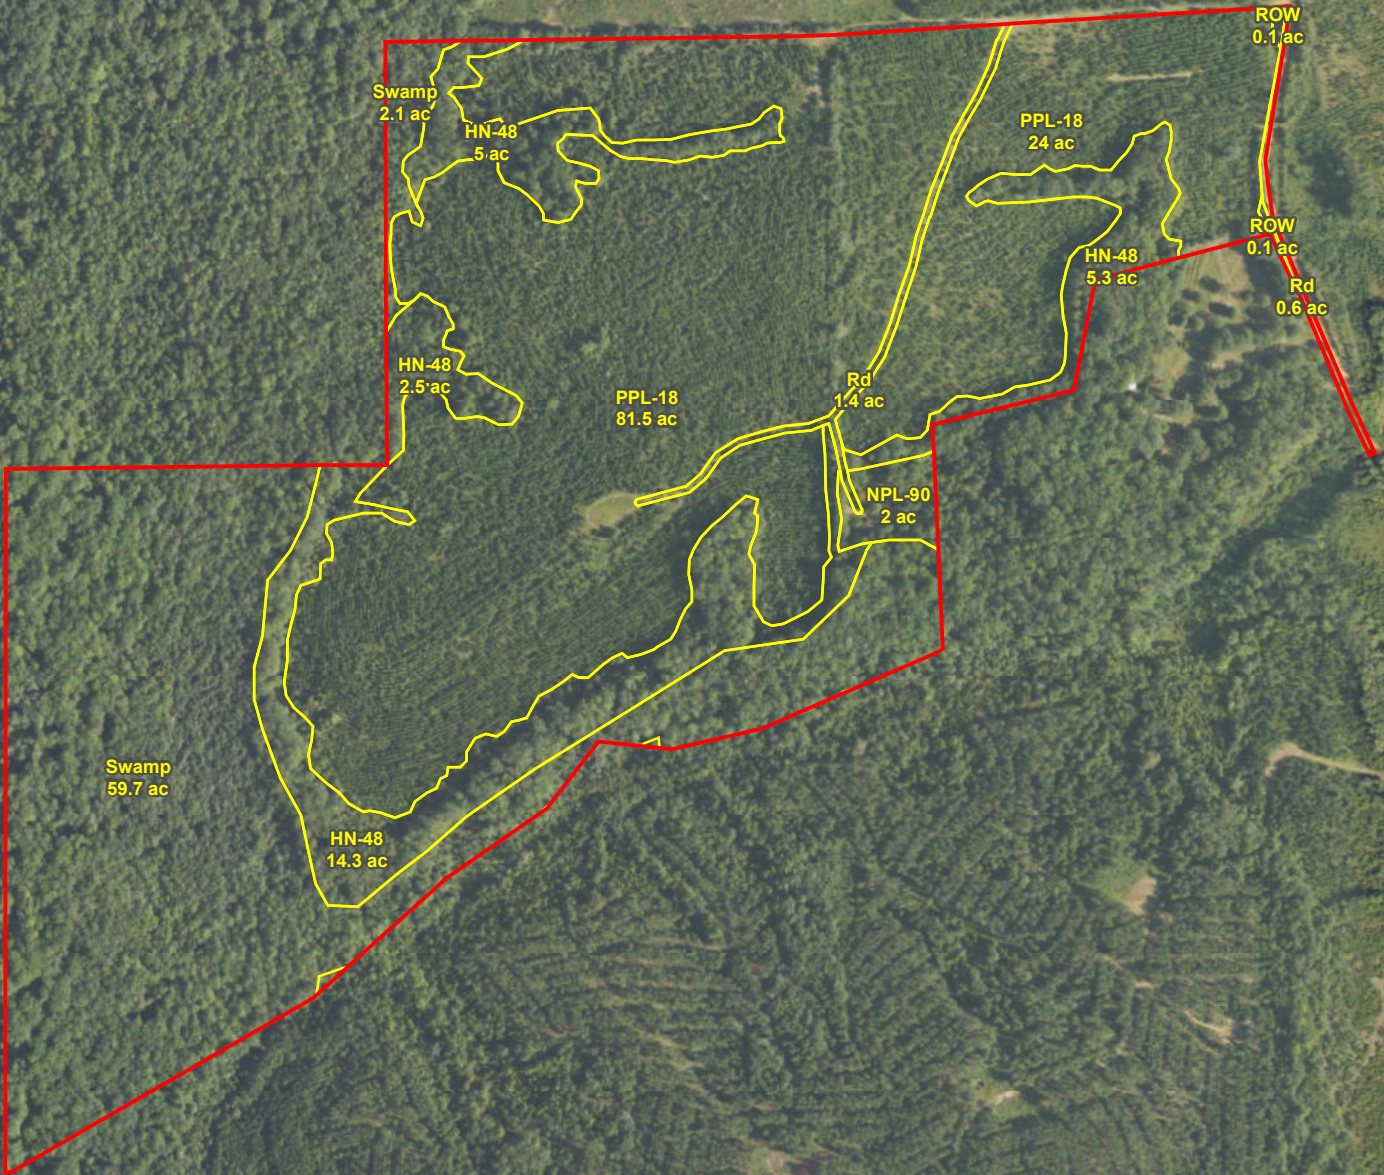

PotlatchDeltic
24028_A_CTT
Webster Co., GA
Total Acres: ± 198.7

Map ID: 24028_A_CTT

Date: March 20, 2025