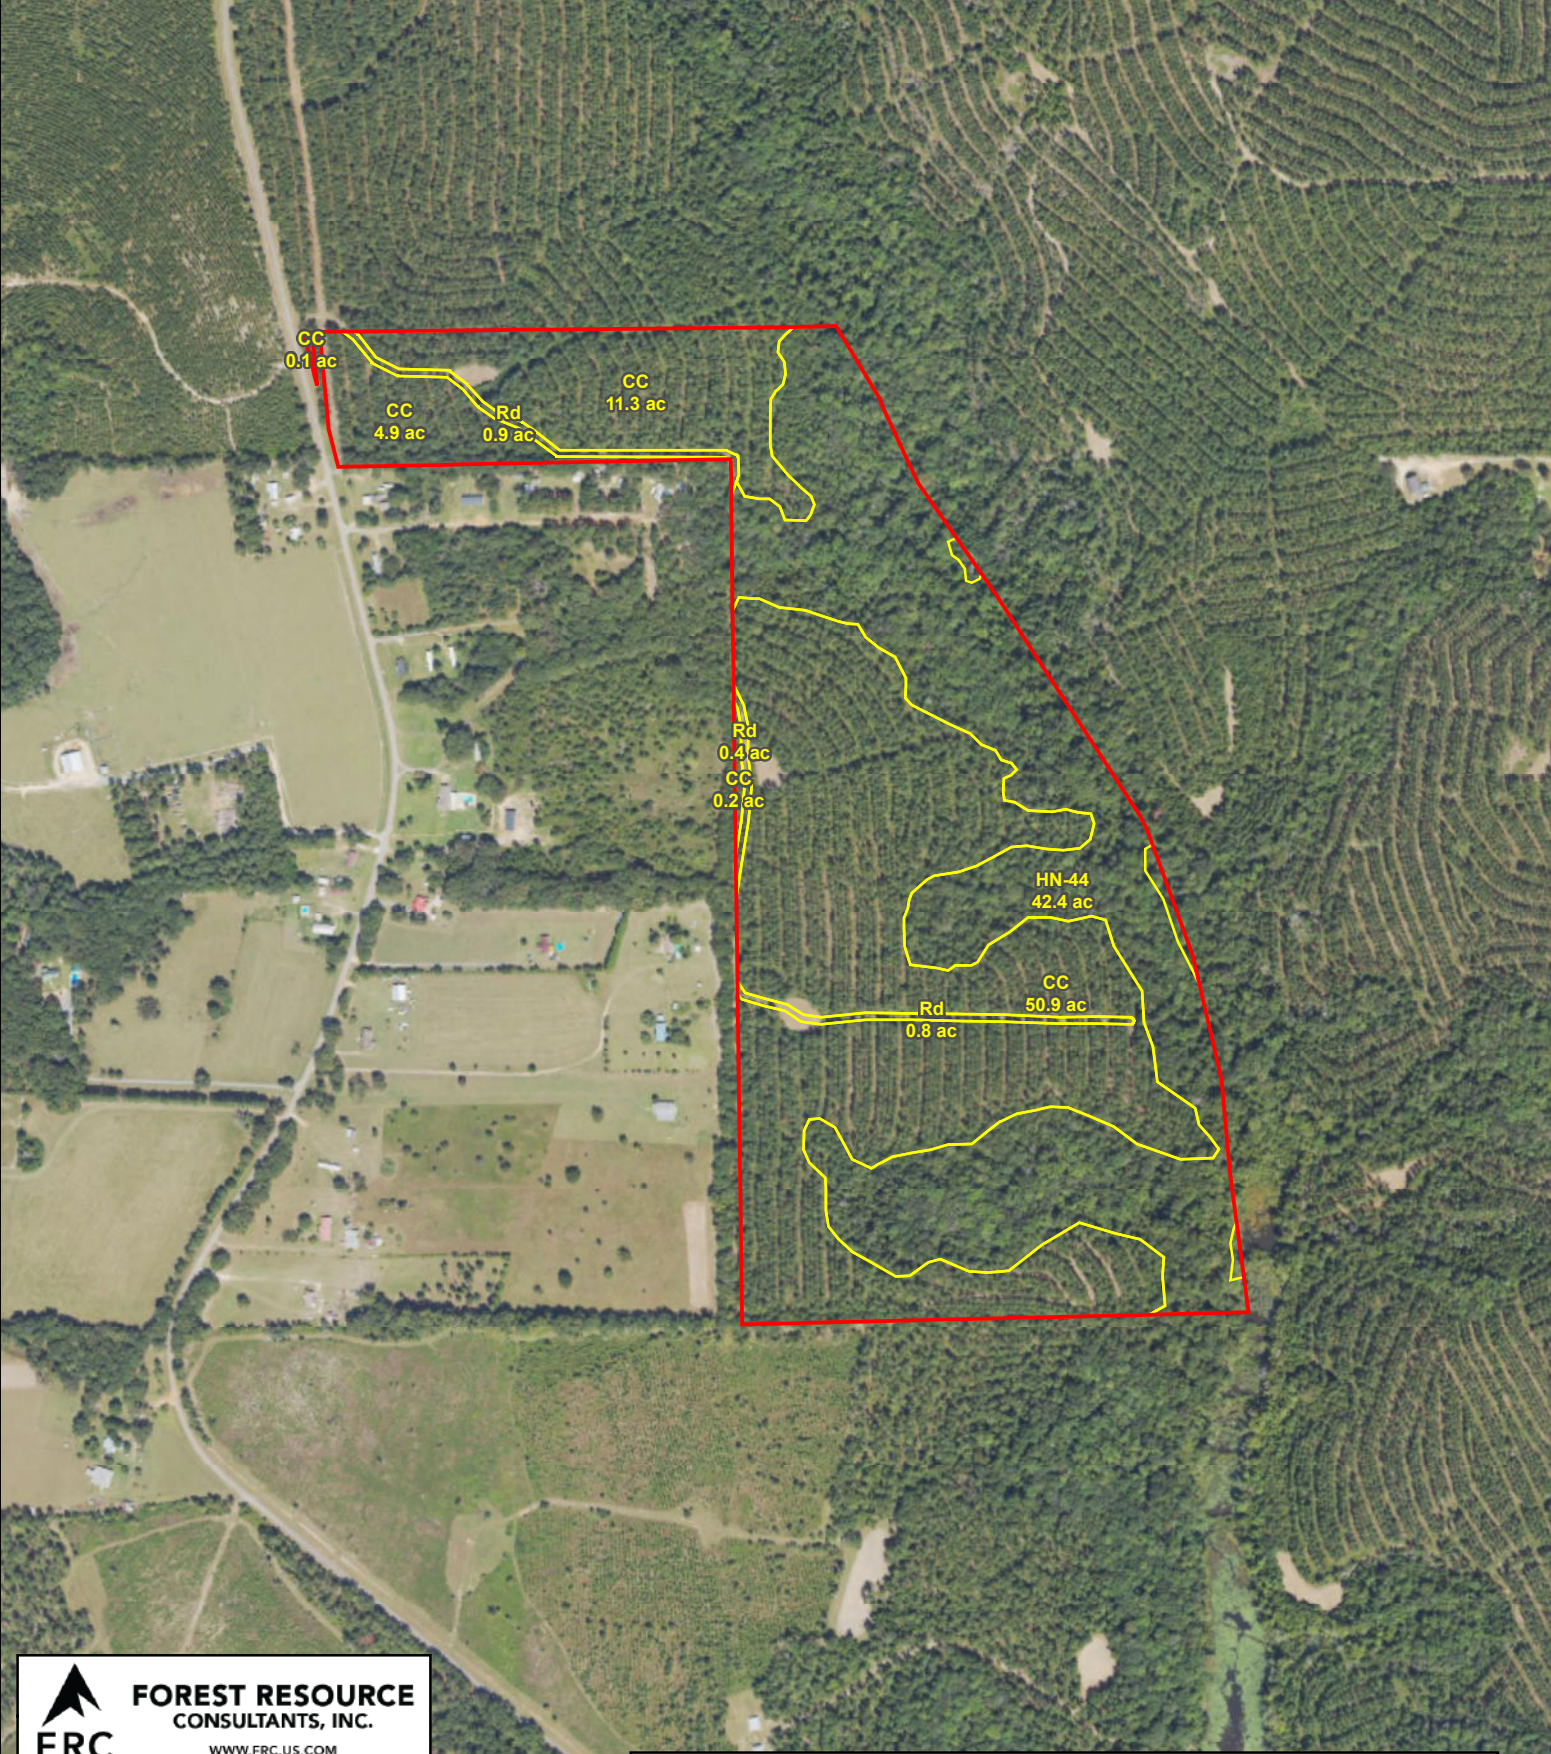

PotlatchDeltic
24045_L_CTT
Schley Co., GA
Total Acres: ± 111.9

Map ID: 24045_L_CTT

Date: May 21, 2025