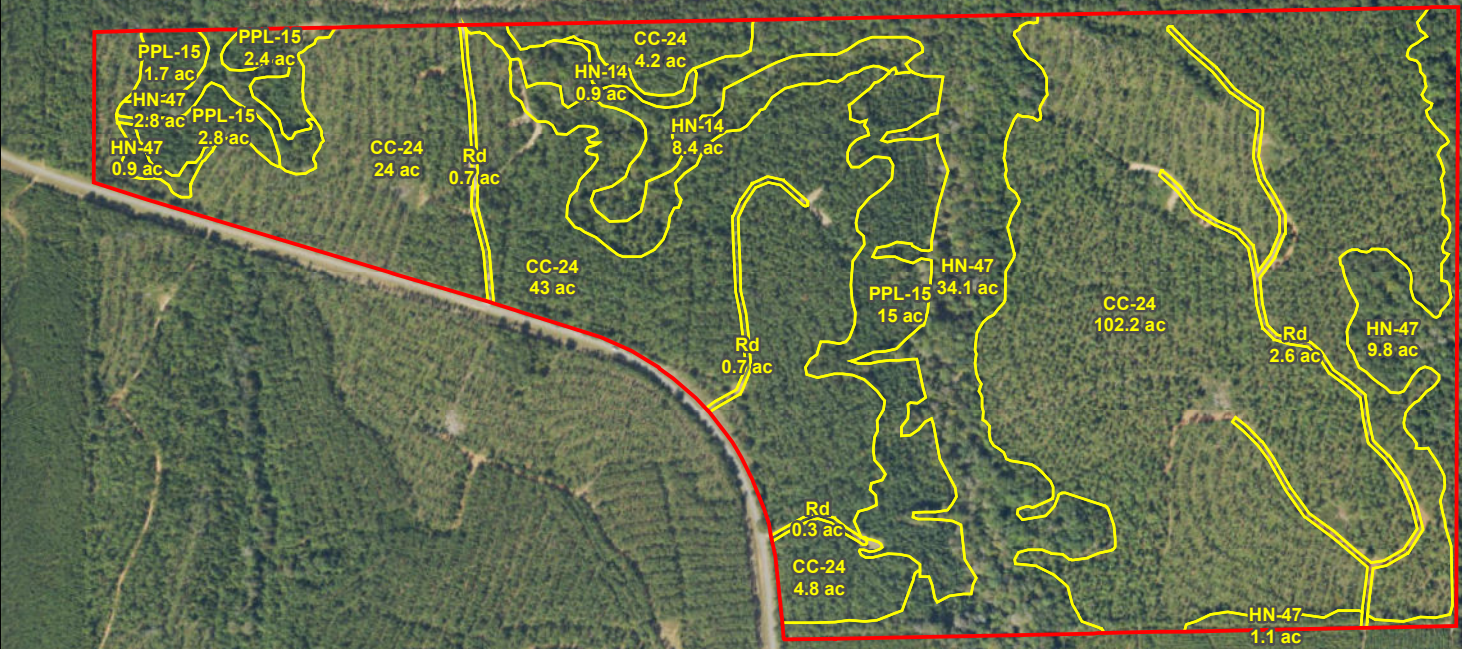

PotlatchDeltic
25105_A_CTT
Randolph Co., GA
Total Acres: ± 262.5

Map ID: 25105_A_CTT

Date: March 20, 2025