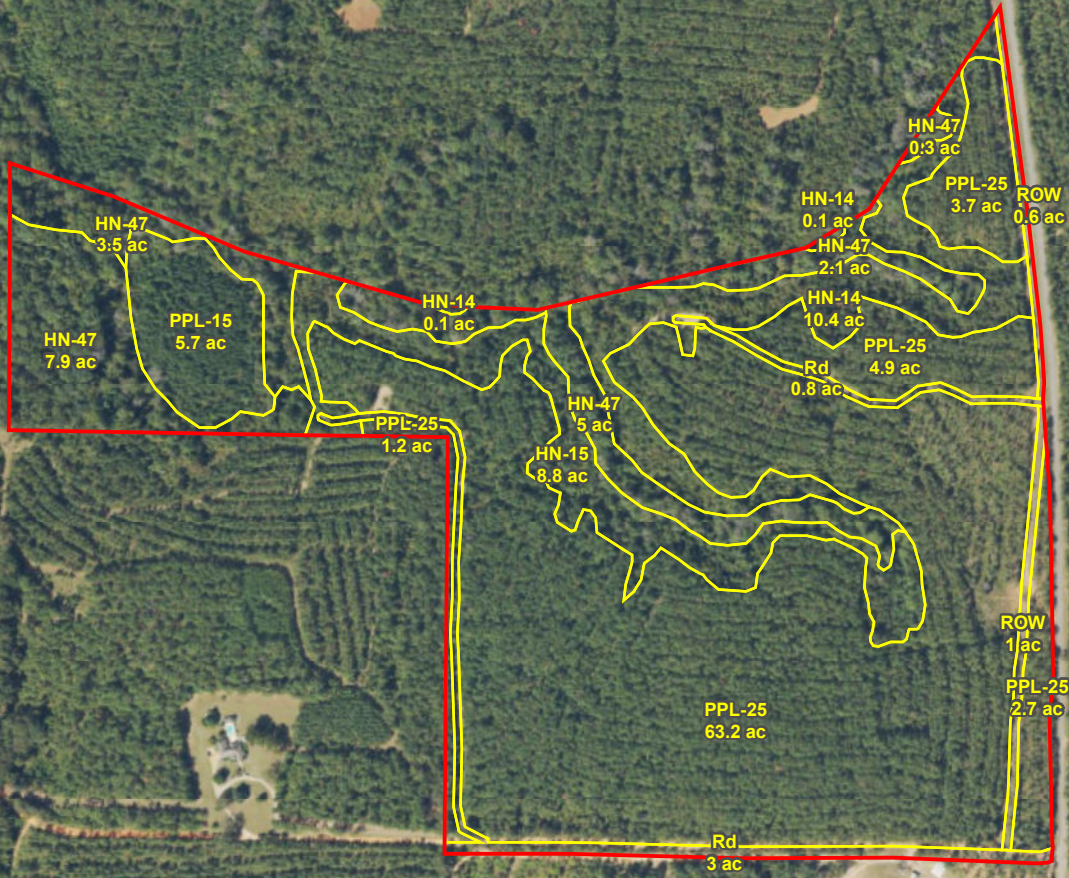

PotlatchDeltic
25105_B_CTT
Randolph Co., GA
Total Acres: ± 125

Map ID: 25105_B_CTT

Date: March 20, 2025