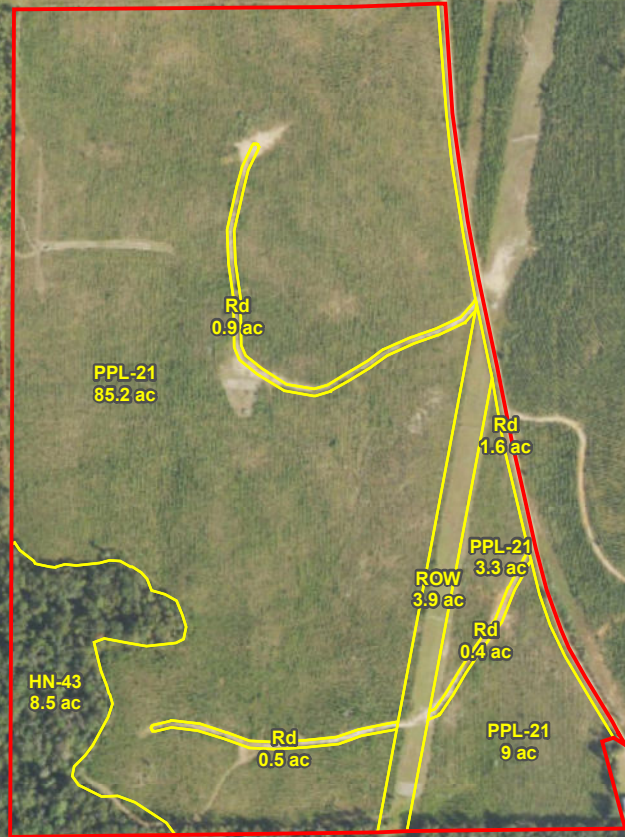

PotlatchDeltic
25106_B_CTT
Randolph Co., GA
Total Acres: ± 113.2

Map ID: 25106_B_CTT

Date: March 20, 2025