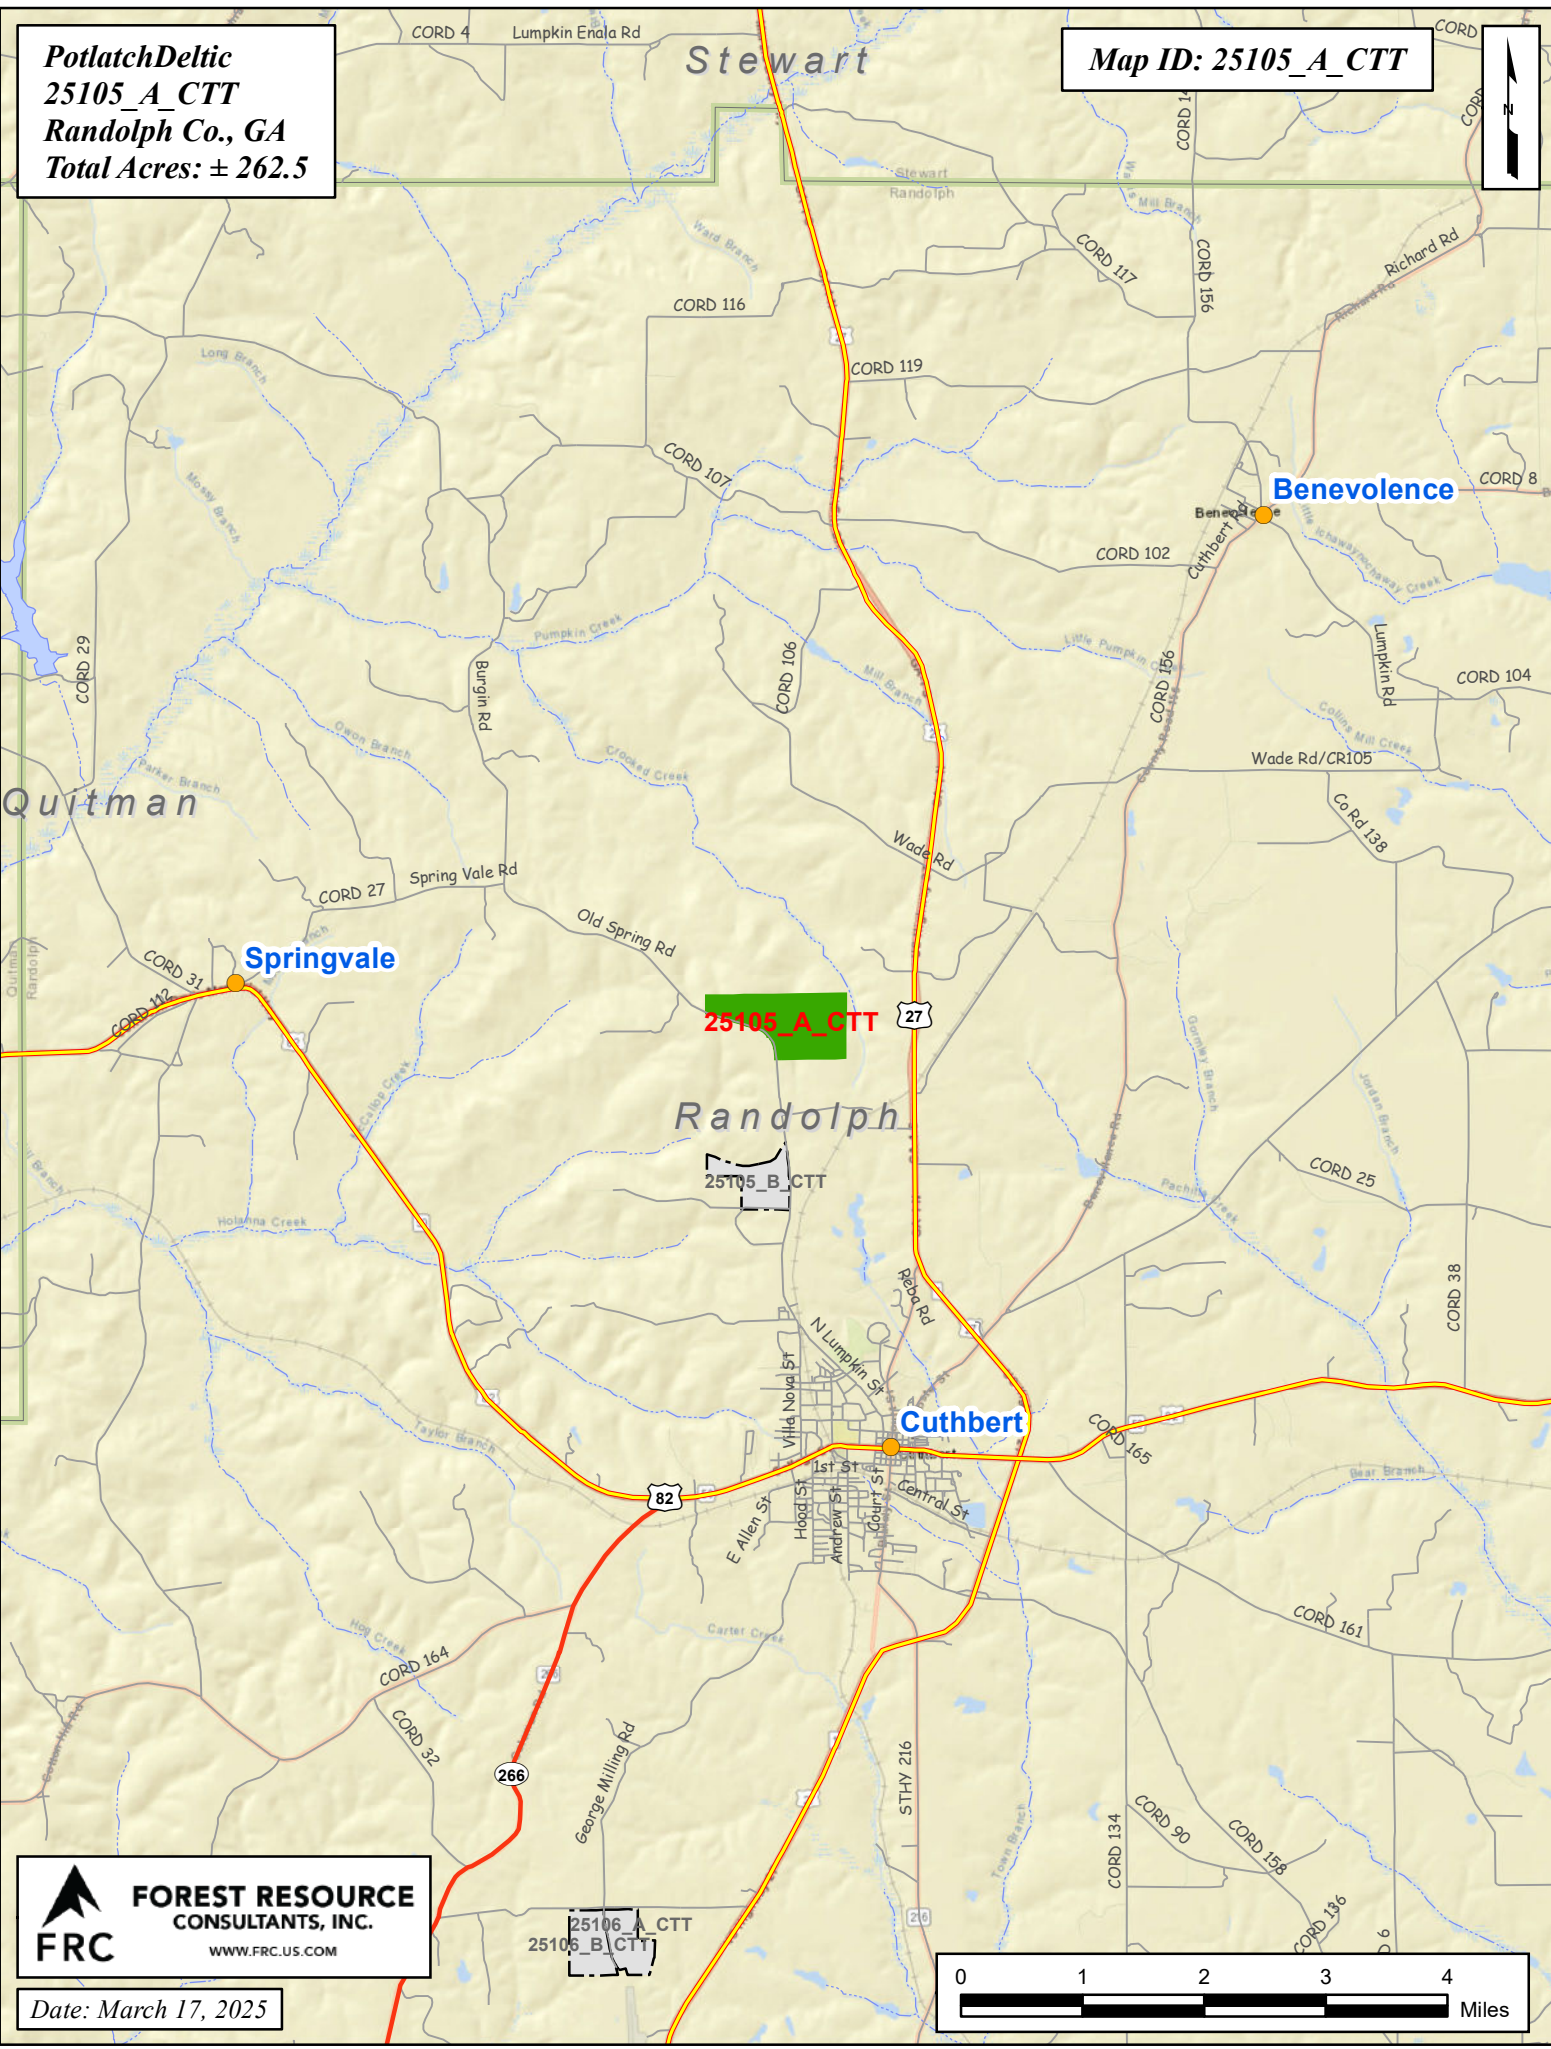

PotlatchDeltic
25105_A_CTT
Randolph Co., GA
Total Acres: ± 262.5

Map ID: 25105_A_CTT

25105_A_CTT

25105_B_CTT

25106_A_CTT
25106_B_CTT

Date: March 17, 2025