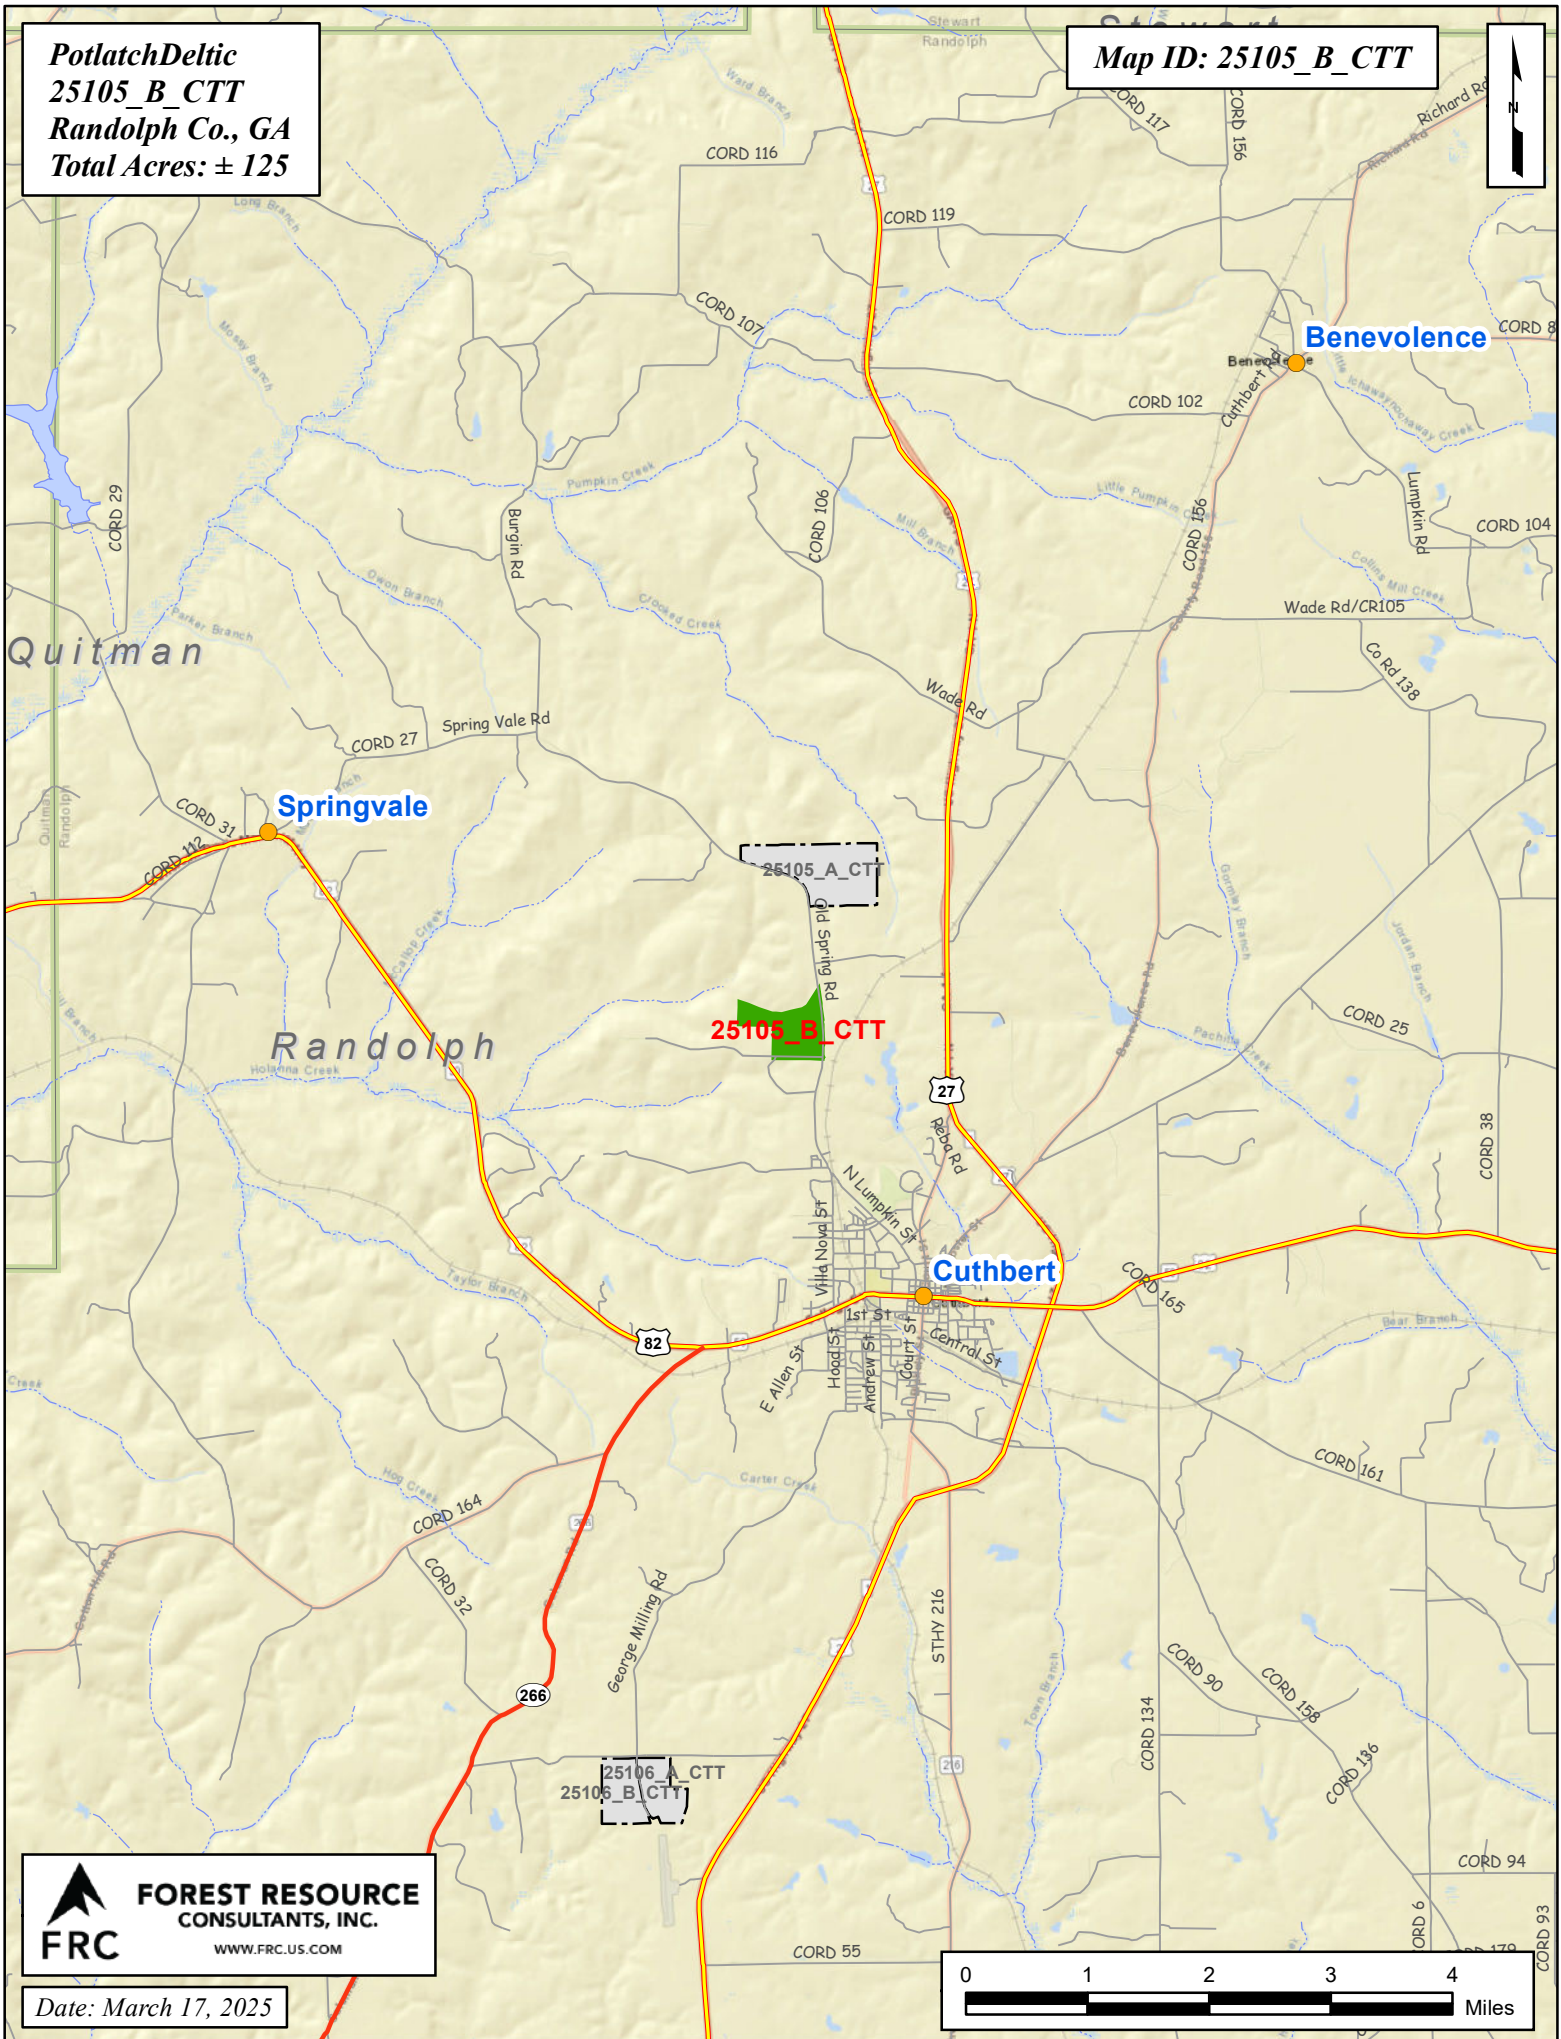

PotlatchDeltic
25105_B_CTT
Randolph Co., GA
Total Acres: ± 125

Map ID: 25105_B_CTT

Date: March 17, 2025