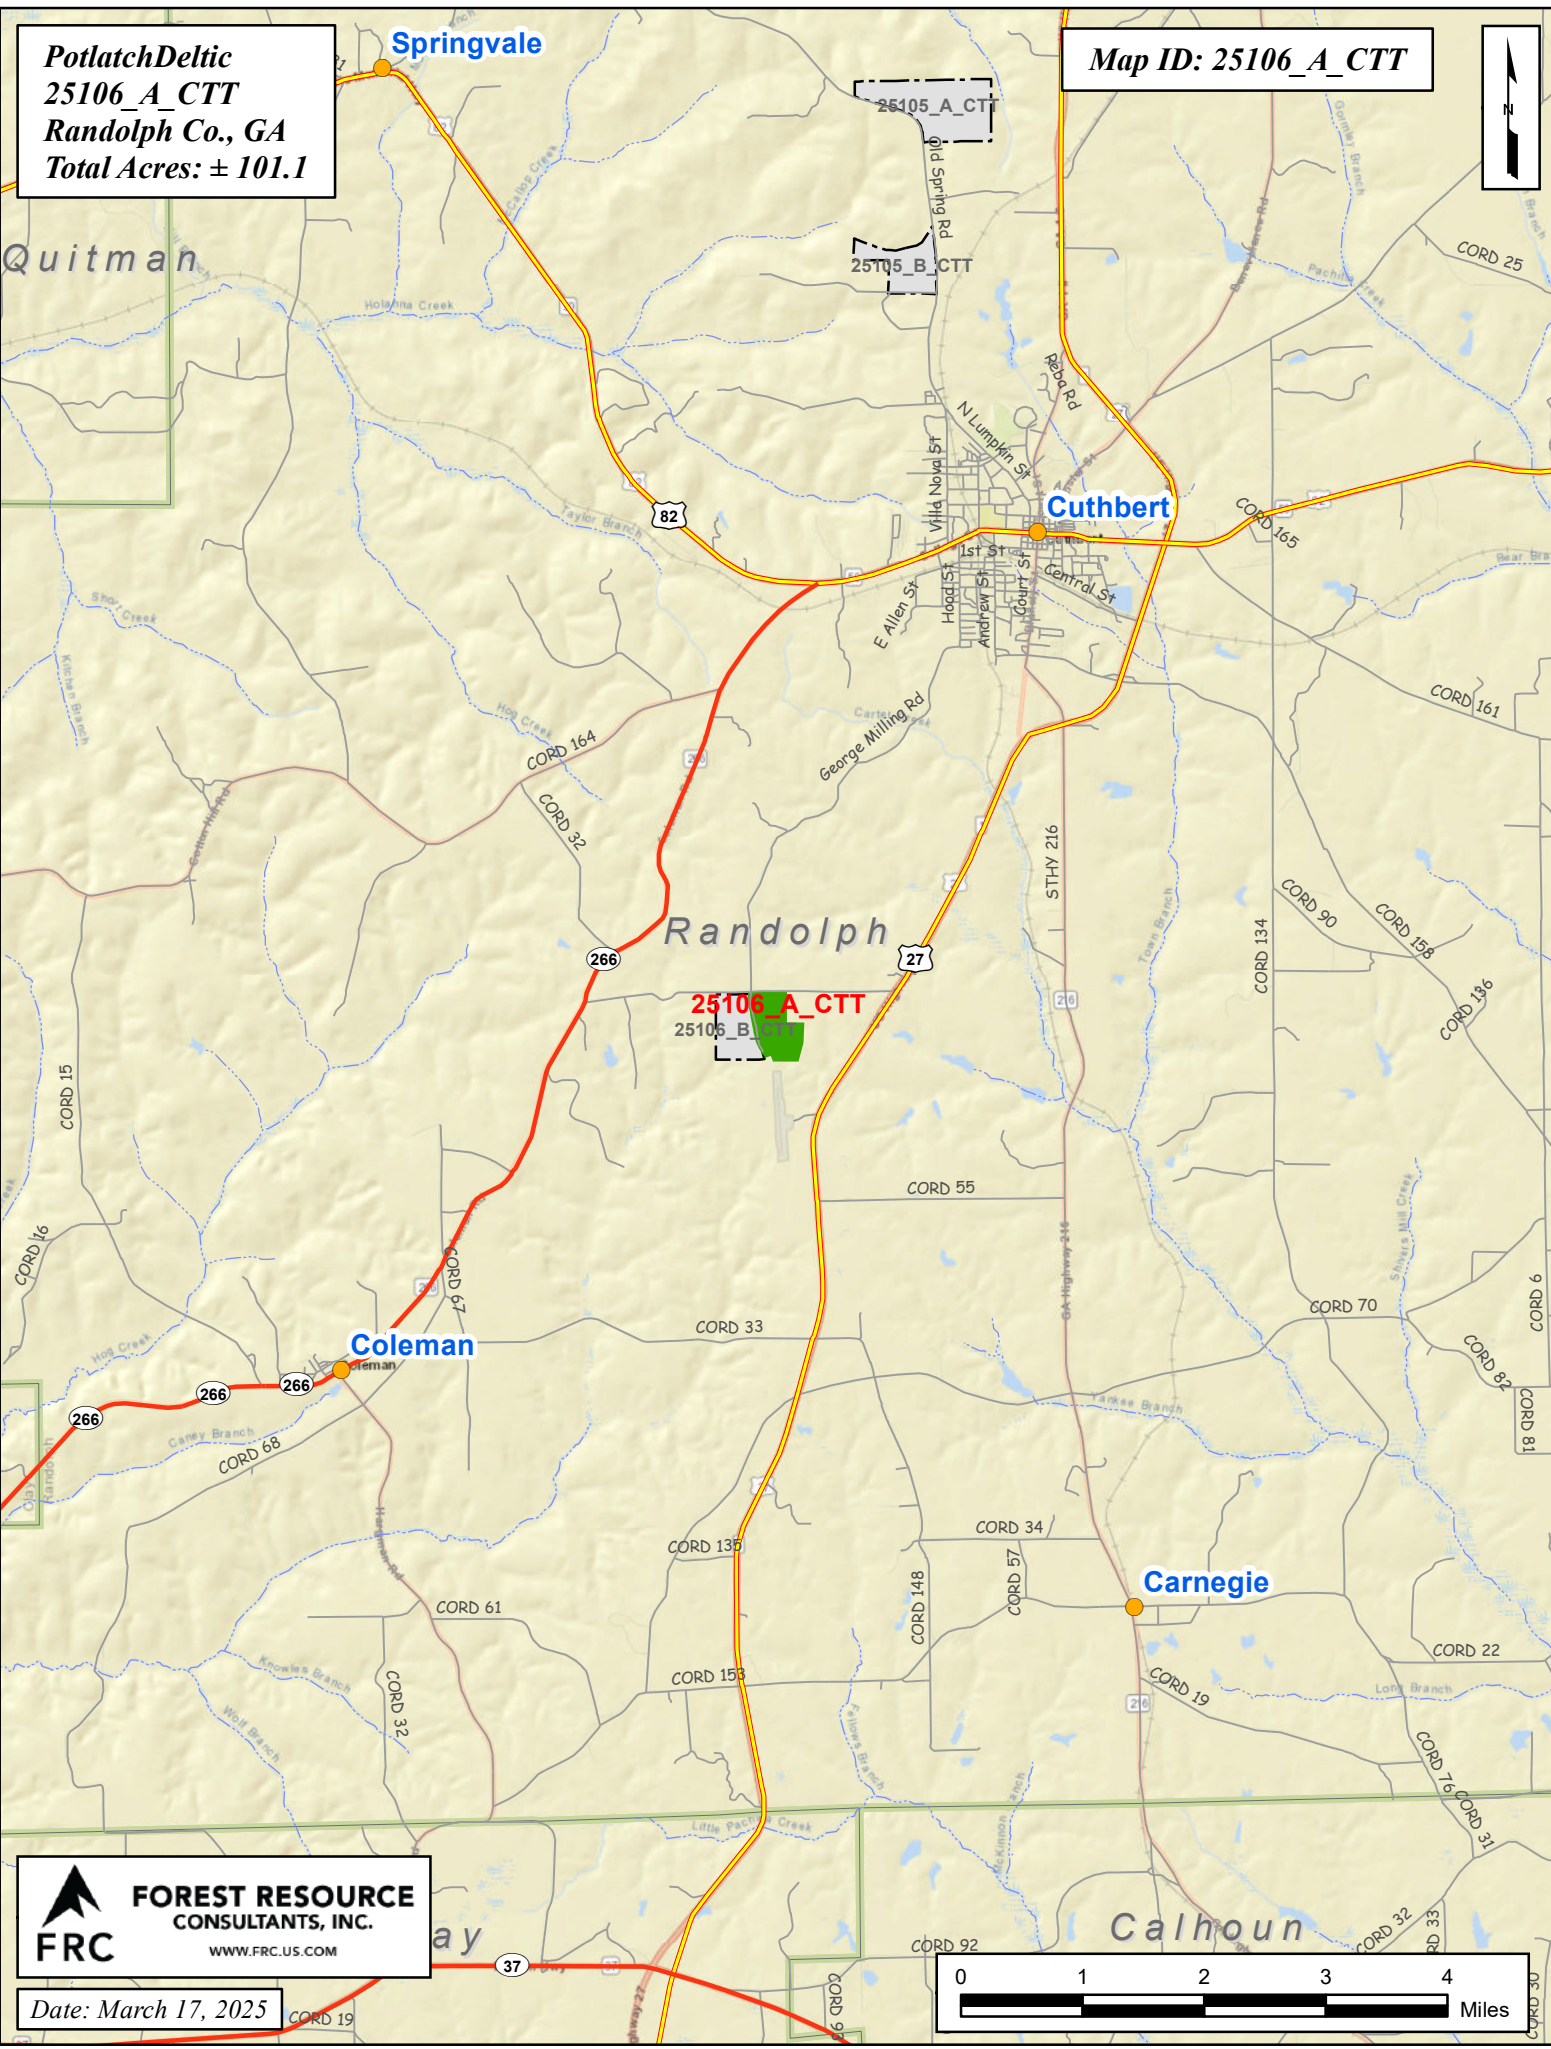

PotlatchDeltic
25106_A_CTT
Randolph Co., GA
Total Acres: ± 101.1

Map ID: 25106_A_CTT

 **FOREST RESOURCE CONSULTANTS, INC.**
WWW.FRC.US.COM

Date: March 17, 2025