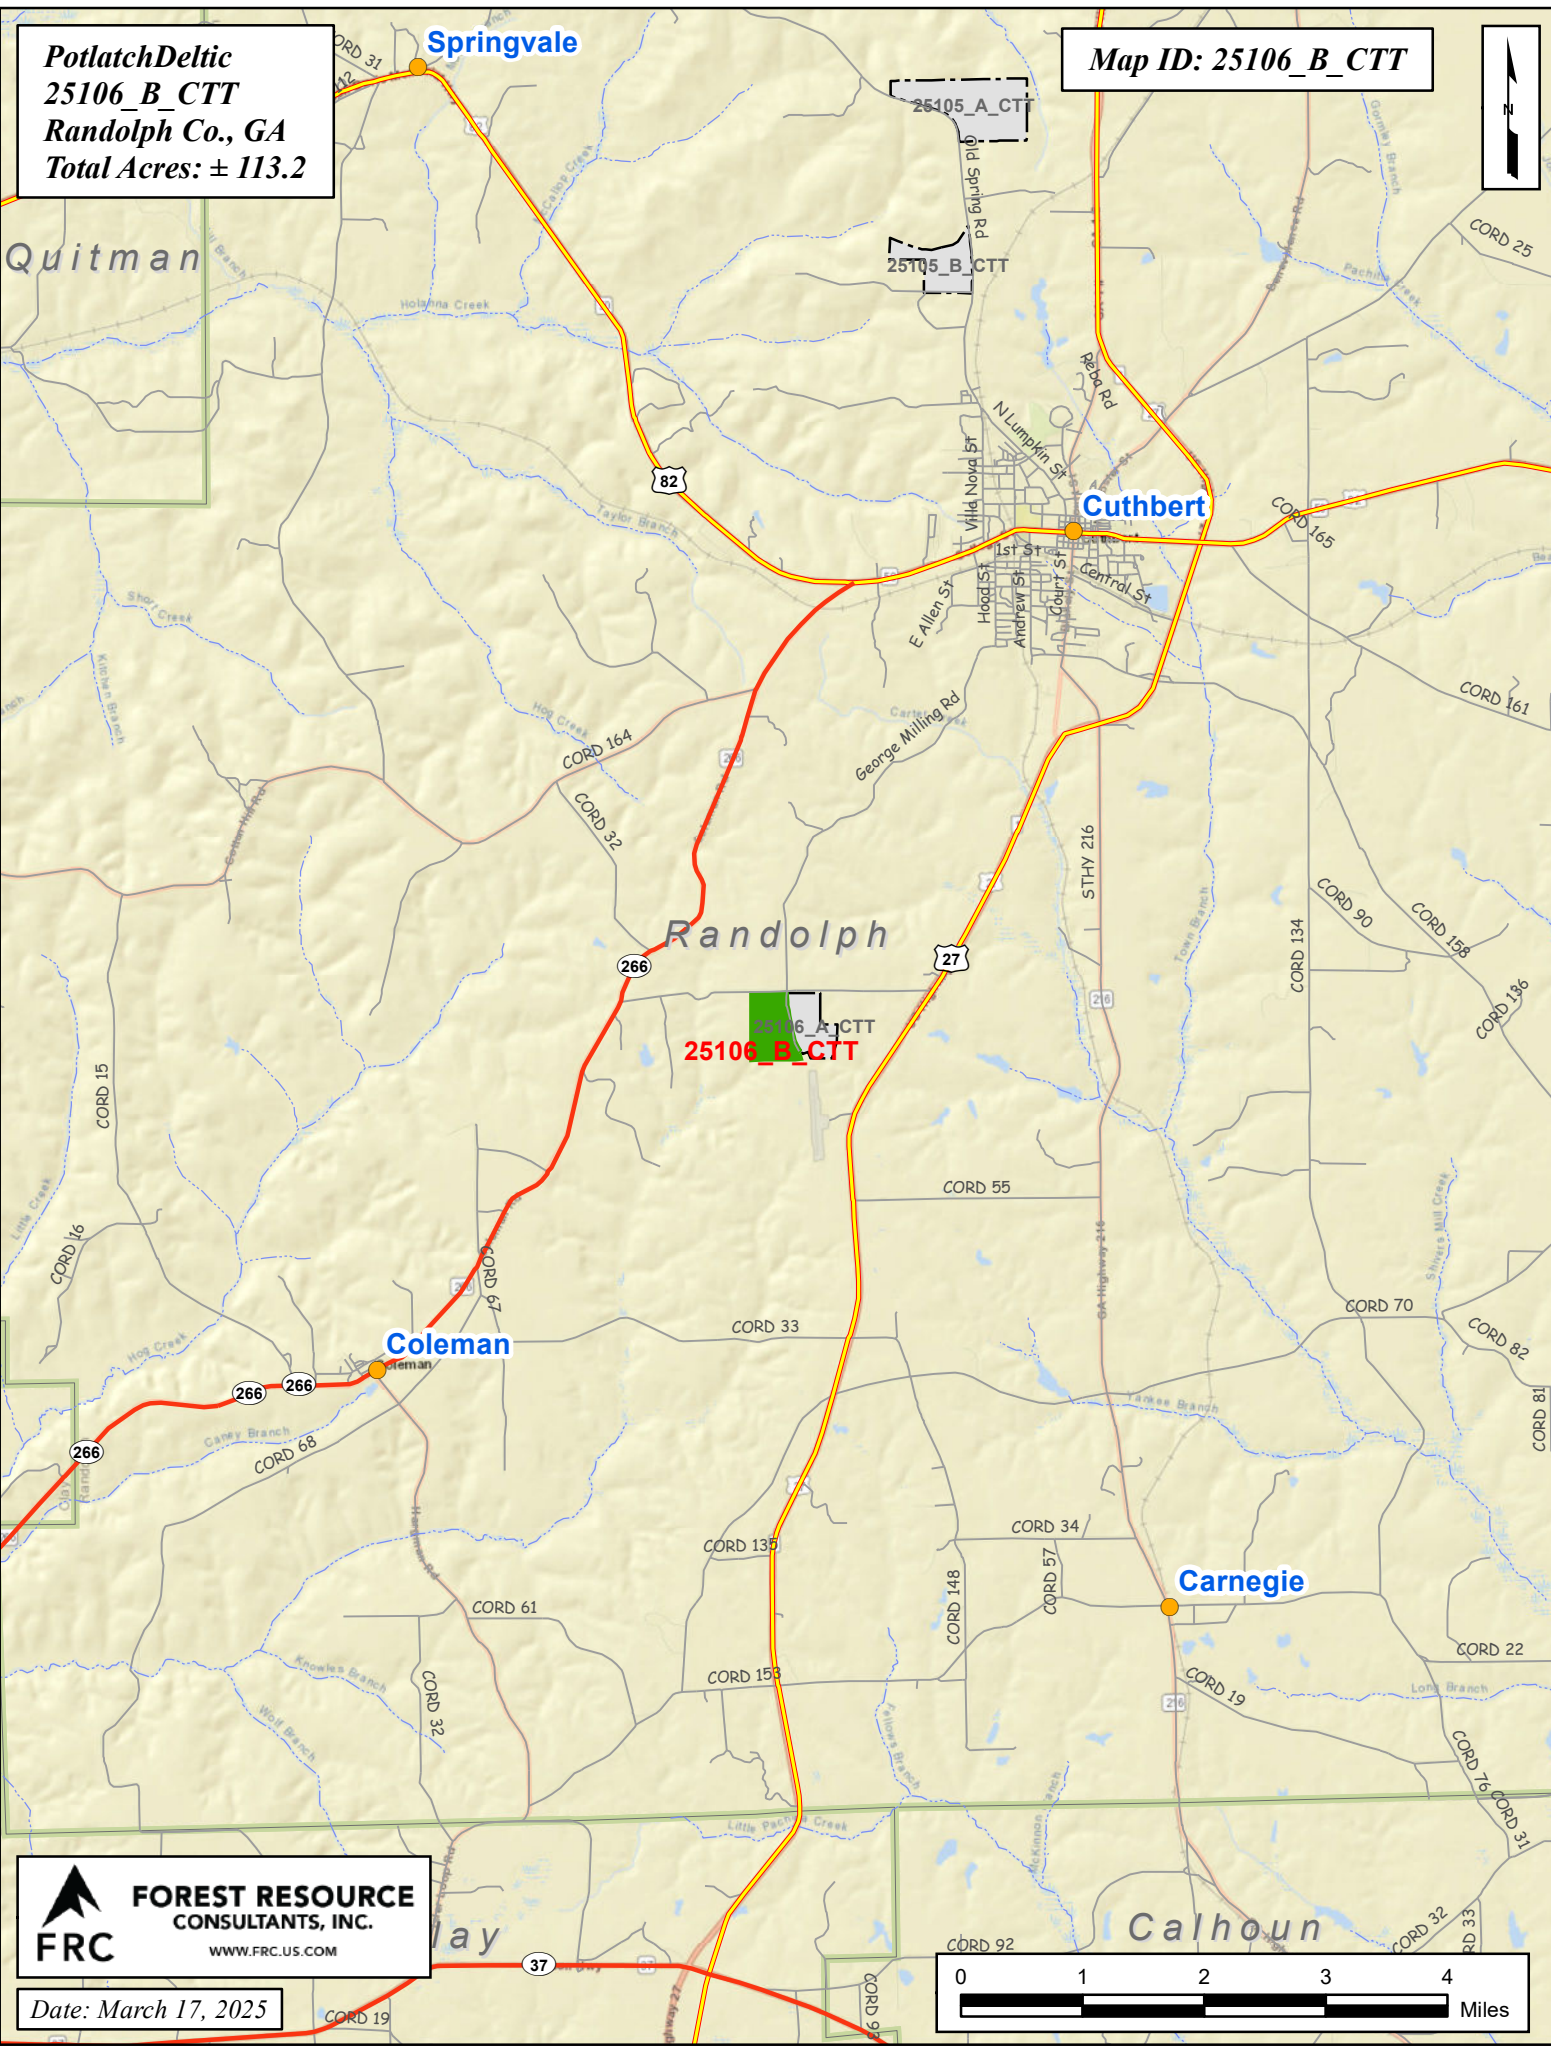

PotlatchDeltic  
25106\_B\_CTT  
Randolph Co., GA  
Total Acres: ± 113.2

Map ID: 25106\_B\_CTT

Date: March 17, 2025