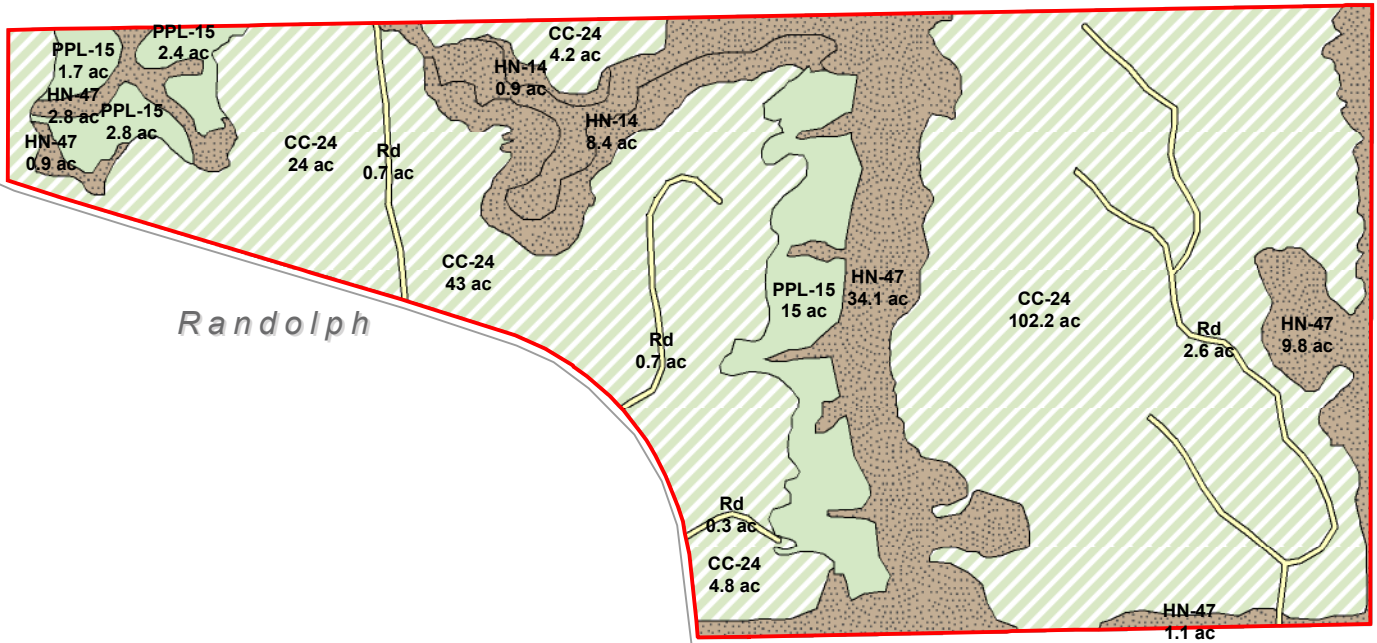

PotlatchDeltic
25105_A_CTT
Randolph Co., GA
Total Acres: ± 262.5

Map ID: 25105_A_CTT

Legend

- Planted Pine Pmrch
- Clearcut
- Hardwood Non-convertible
- Road

 **FOREST RESOURCE CONSULTANTS, INC.**
WWW.FRC.US.COM