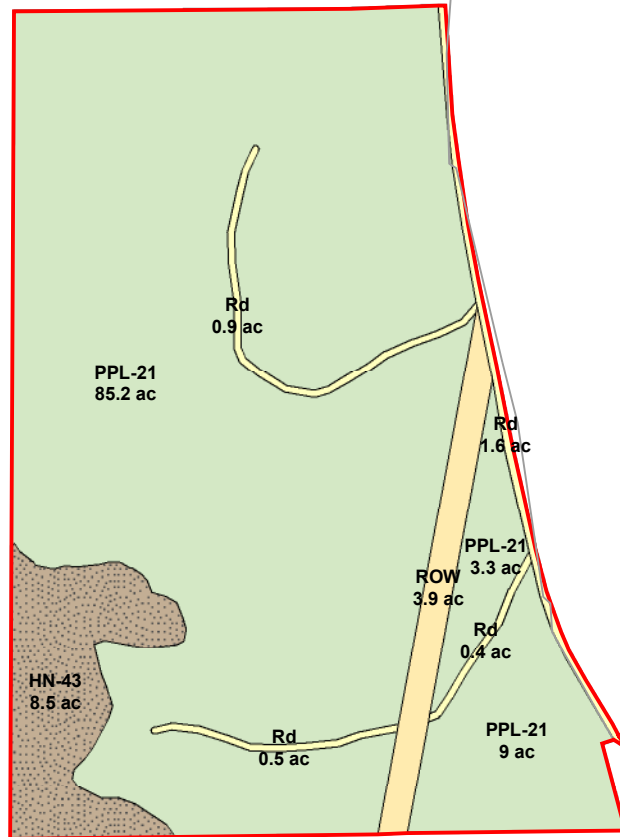

PotlatchDeltic
25106_B_CTT
Randolph Co., GA
Total Acres: ± 113.2

Map ID: 25106_B_CTT

Legend

- Planted Pine Pmrch
- Hardwood Non-convertible
- ROW
- Road

Randolph

 **FOREST RESOURCE CONSULTANTS, INC.**
WWW.FRC.US.COM