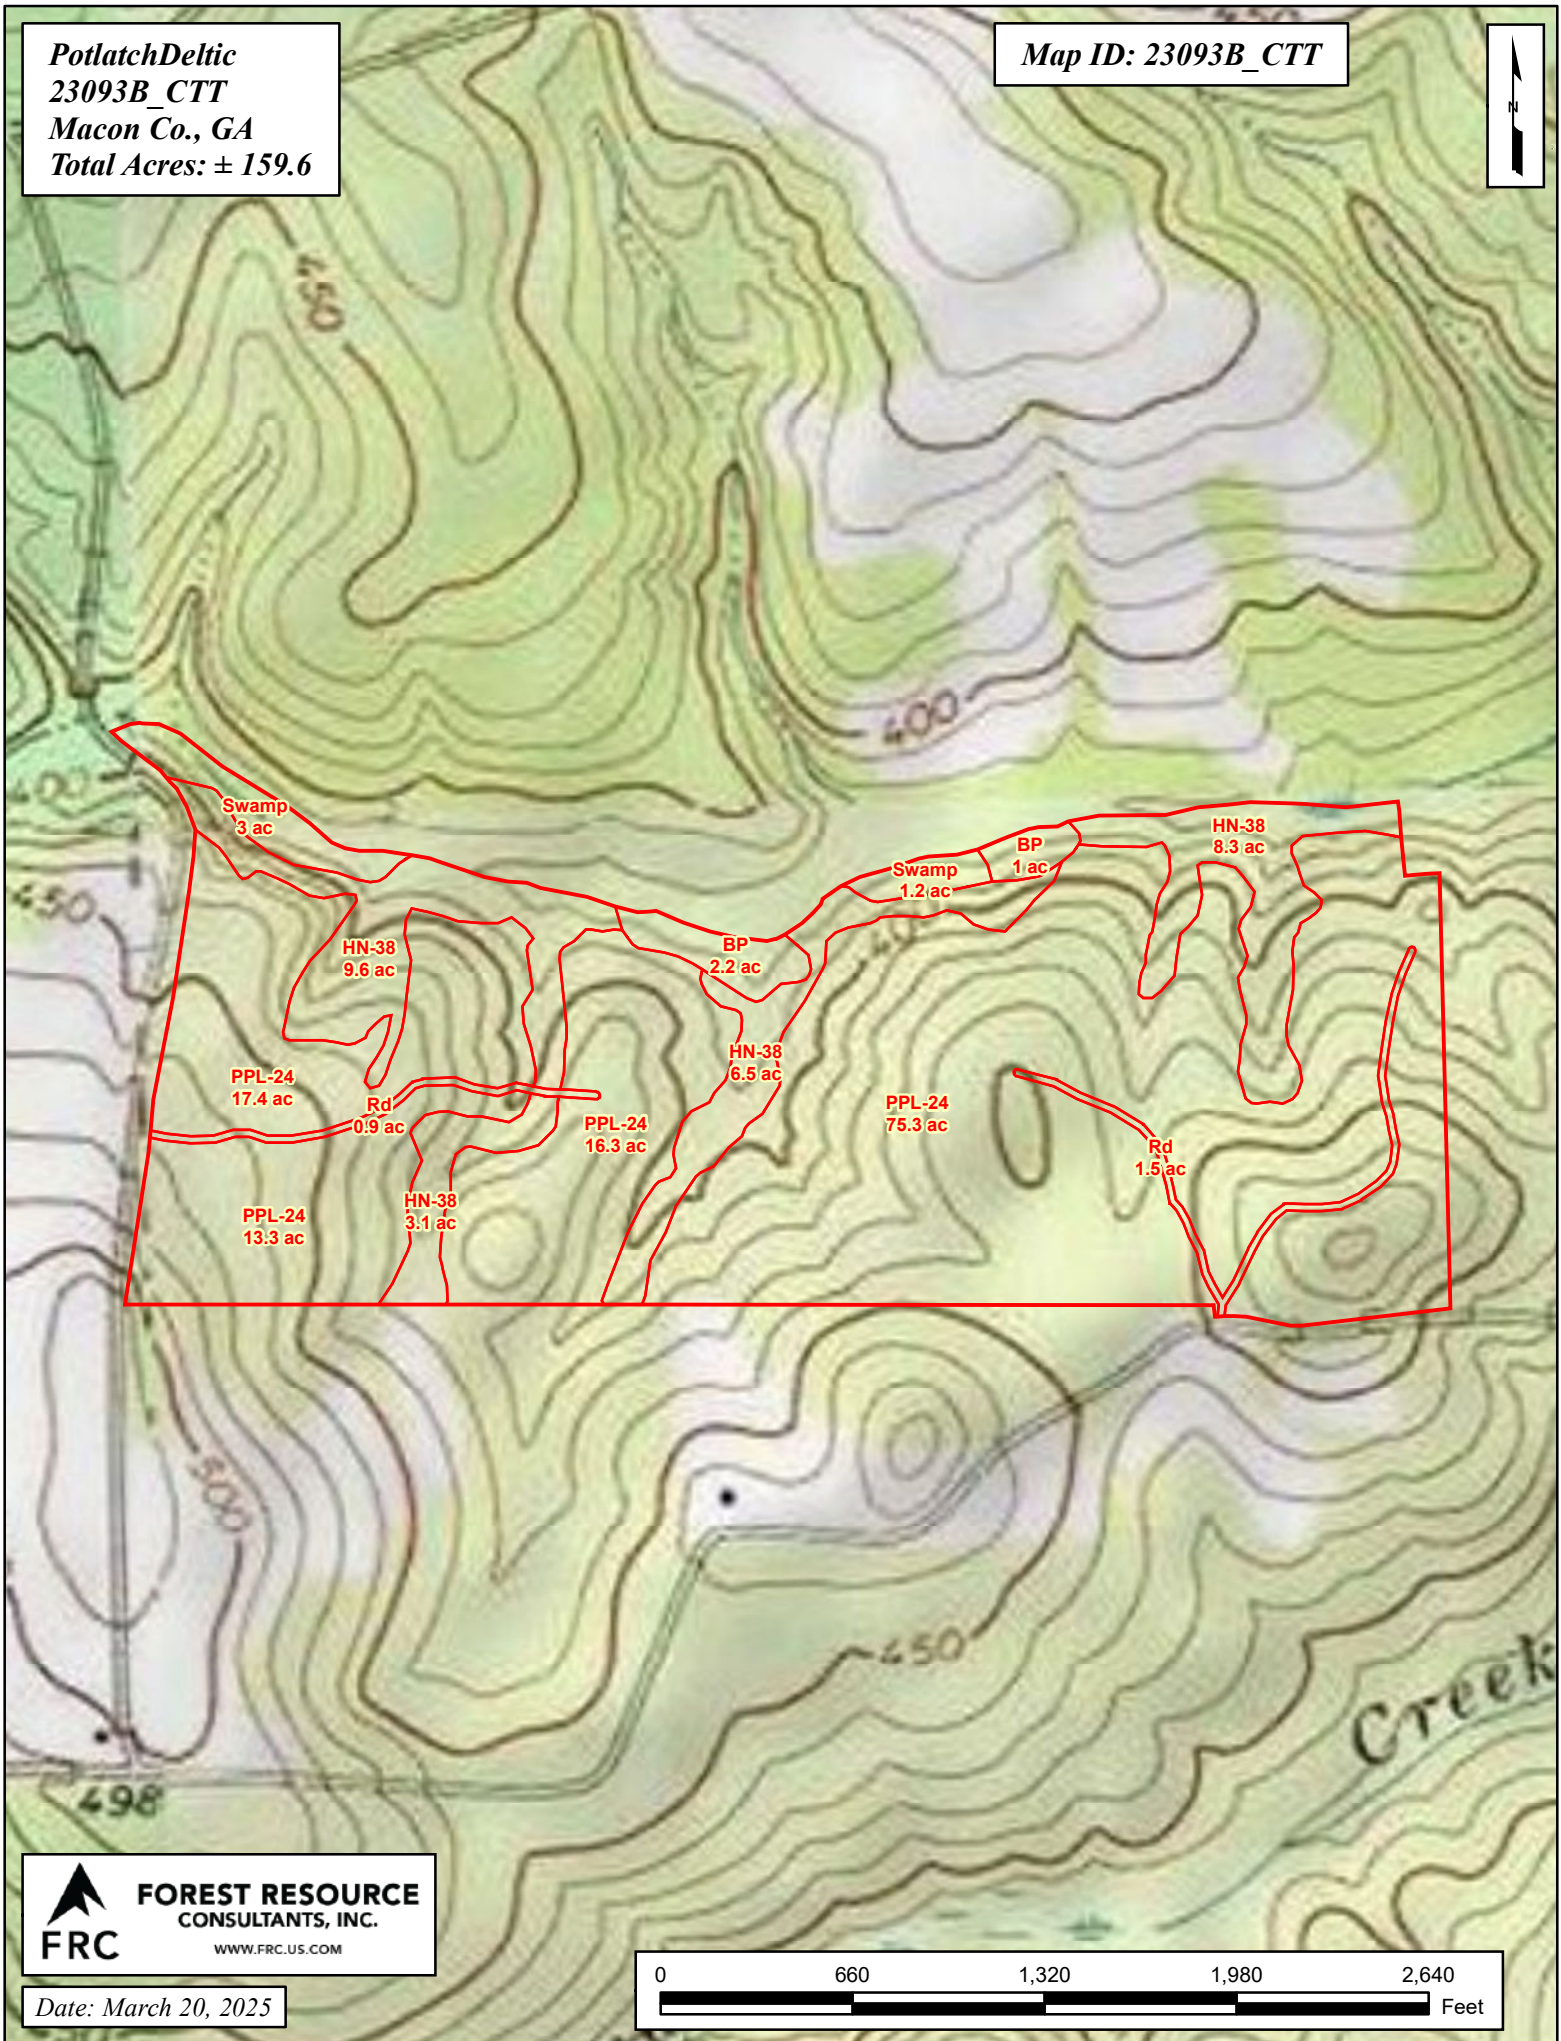

PotlatchDeltic  
23093B\_CTT  
Macon Co., GA  
Total Acres: ± 159.6

Map ID: 23093B\_CTT

 **FOREST RESOURCE CONSULTANTS, INC.**  
WWW.FRC.US.COM

Date: March 20, 2025