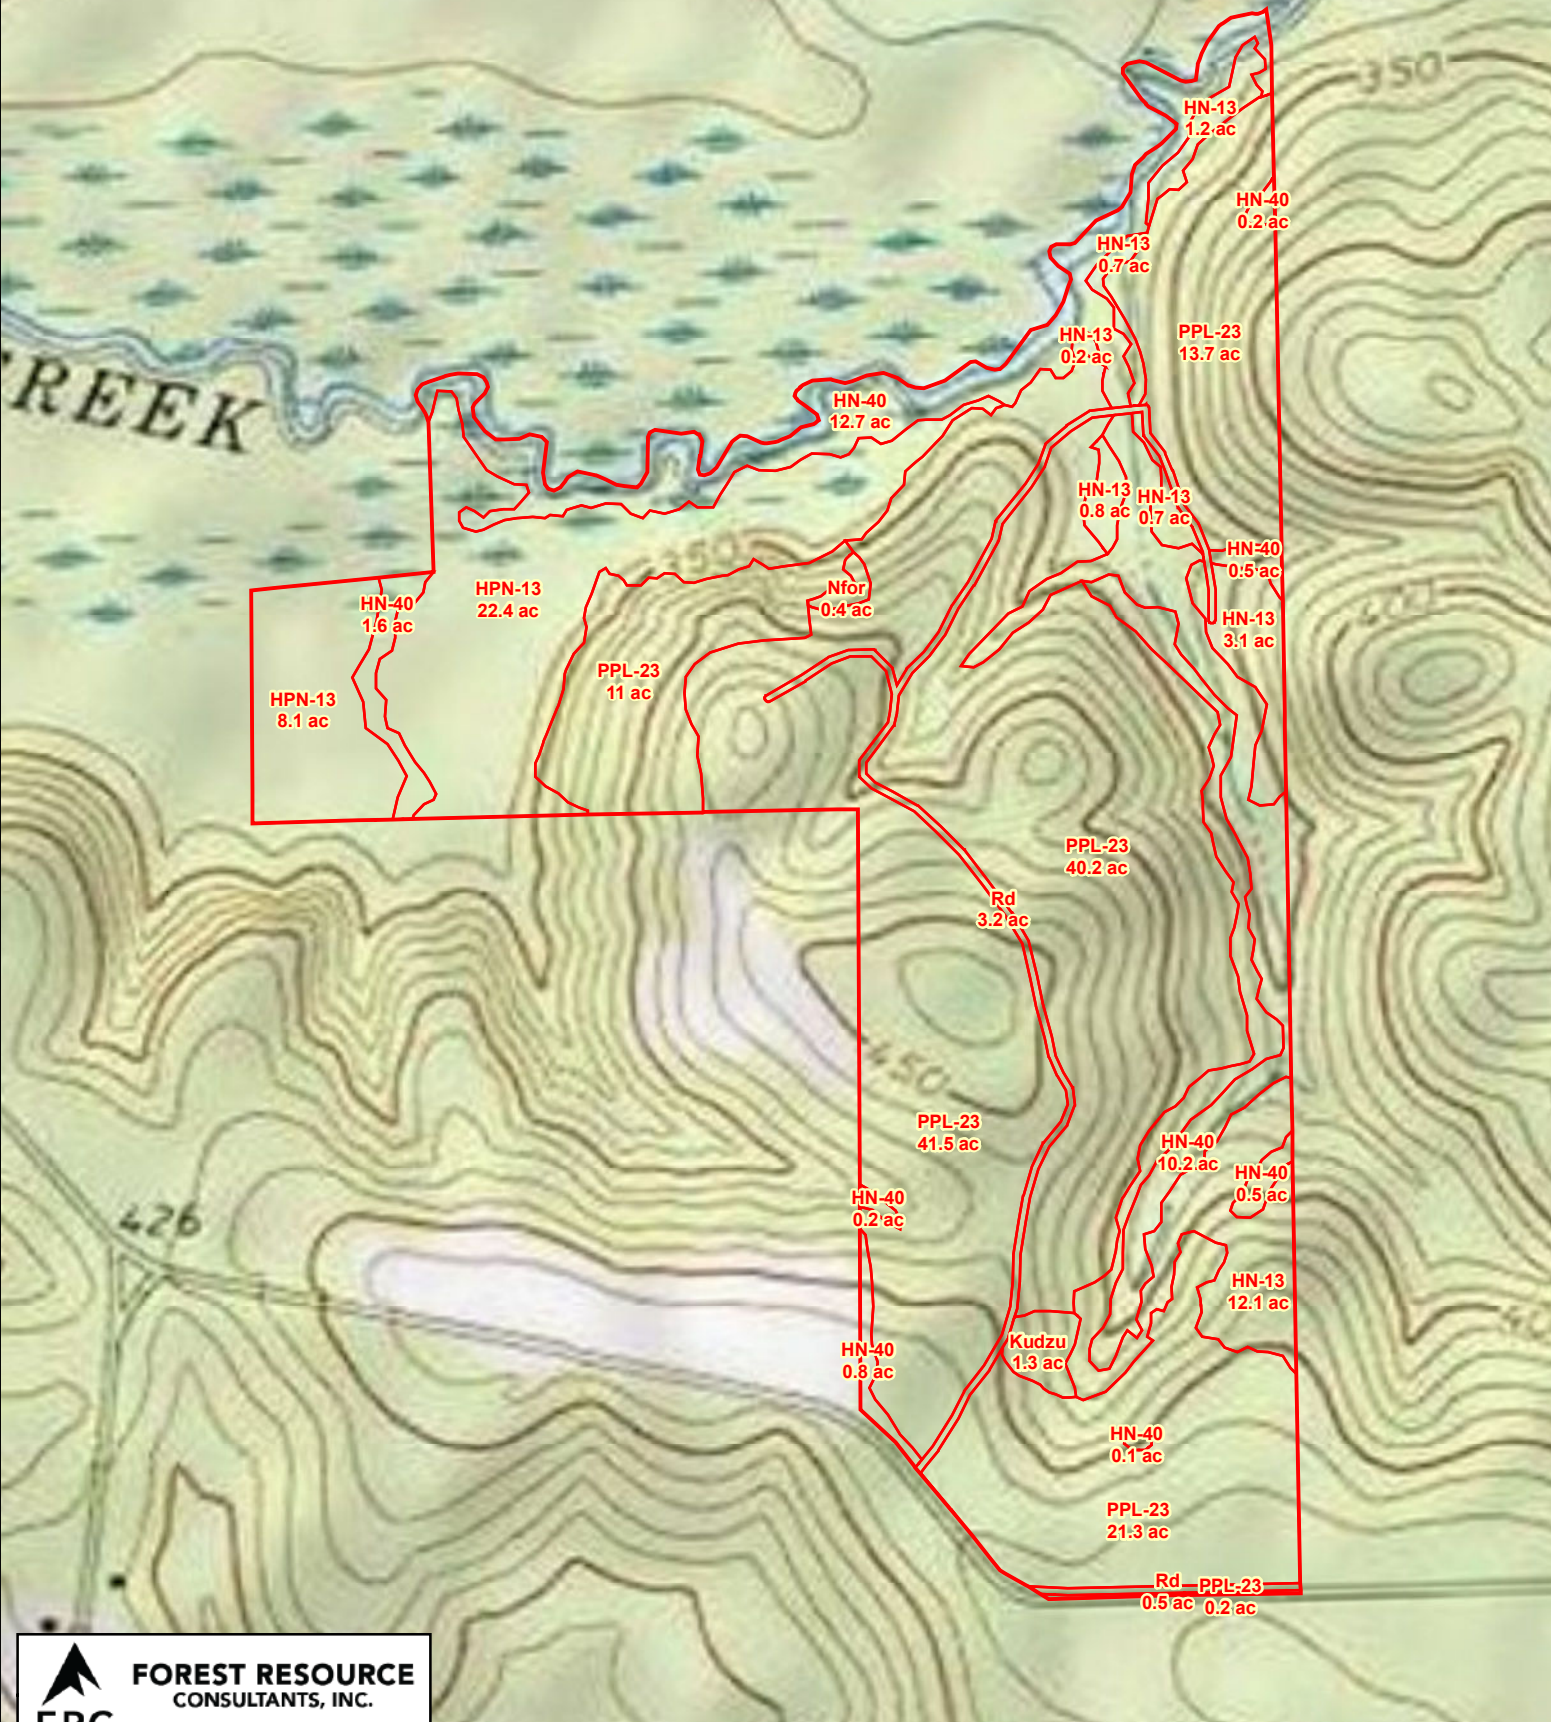

PotlatchDeltic
23094_A_CTT
Macon Co., GA
Total Acres: ± 209.4

Map ID: 23094_A_CTT

Date: March 20, 2025