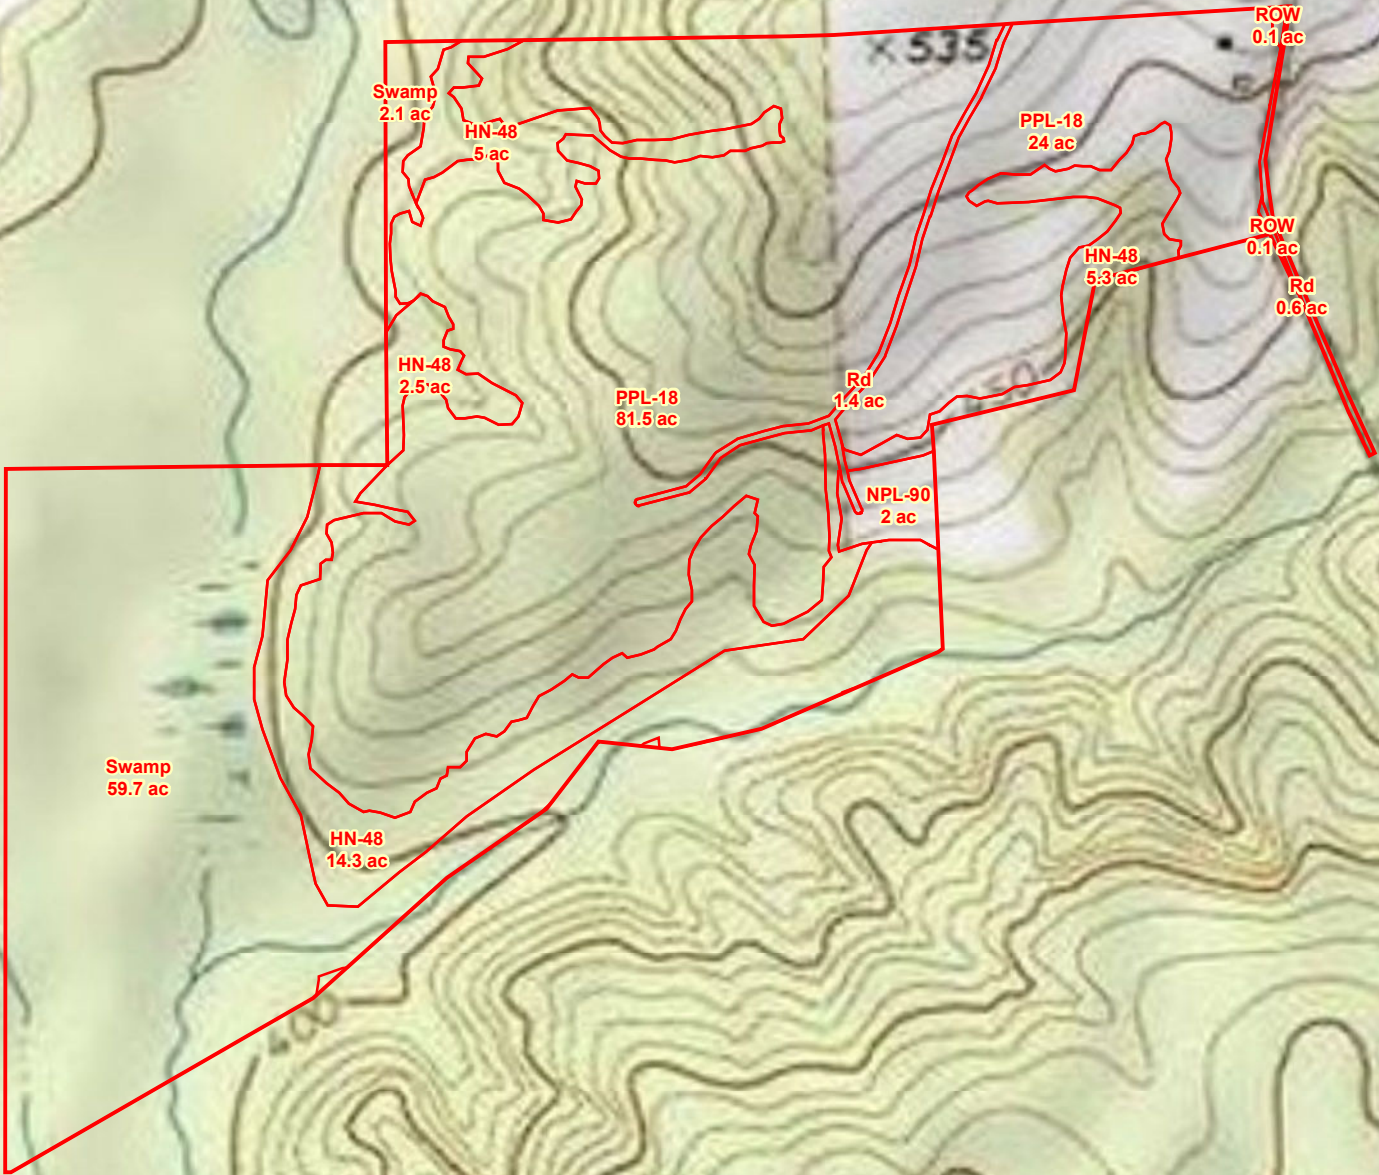

PotlatchDeltic  
24028\_A\_CTT  
Webster Co., GA  
Total Acres: ± 198.7

Map ID: 24028\_A\_CTT

Date: March 20, 2025