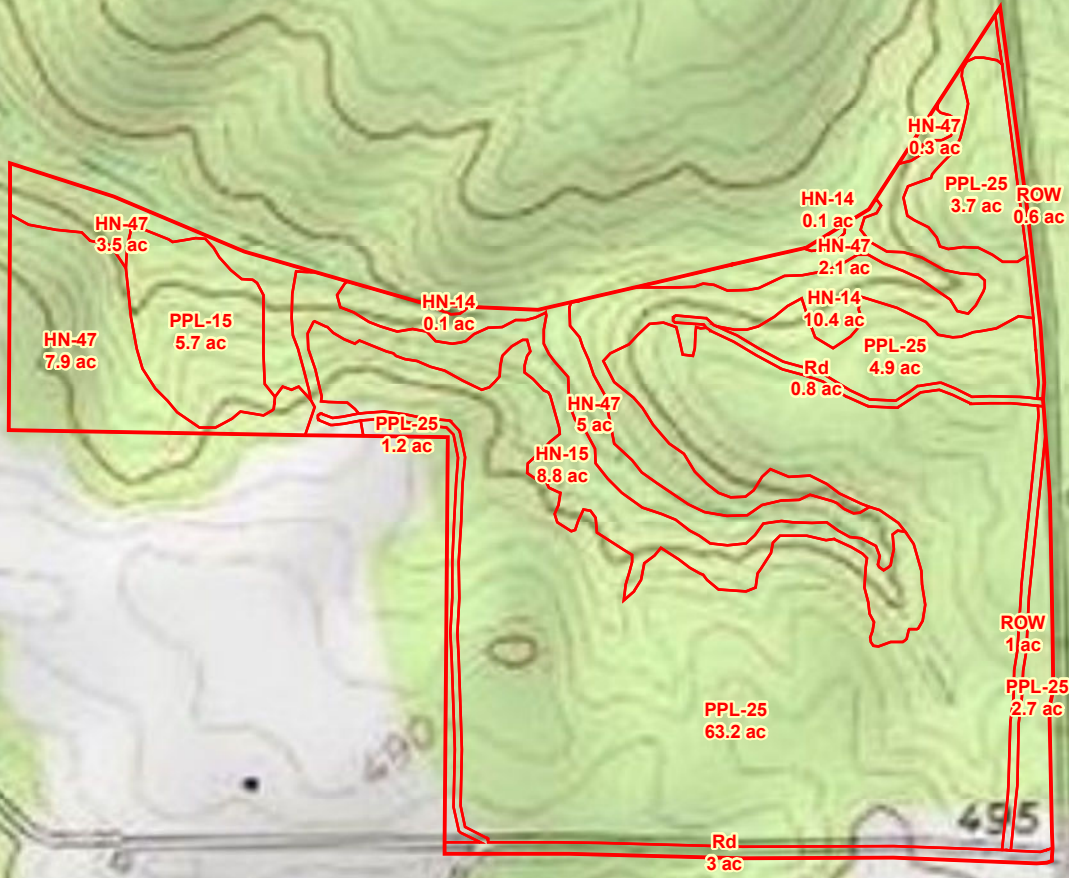

PotlatchDeltic
25105_B_CTT
Randolph Co., GA
Total Acres: ± 125

Map ID: 25105_B_CTT

Date: March 20, 2025