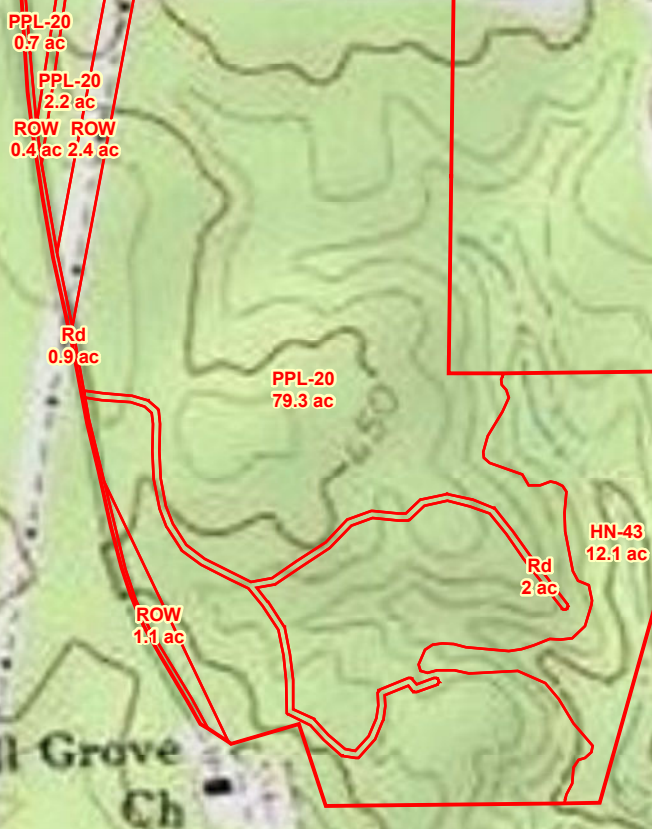

PotlatchDeltic
25106_A_CTT
Randolph Co., GA
Total Acres: ± 101.1

Map ID: 25106_A_CTT

**FOREST RESOURCE
CONSULTANTS, INC.**
WWW.FRC.US.COM

Date: March 20, 2025