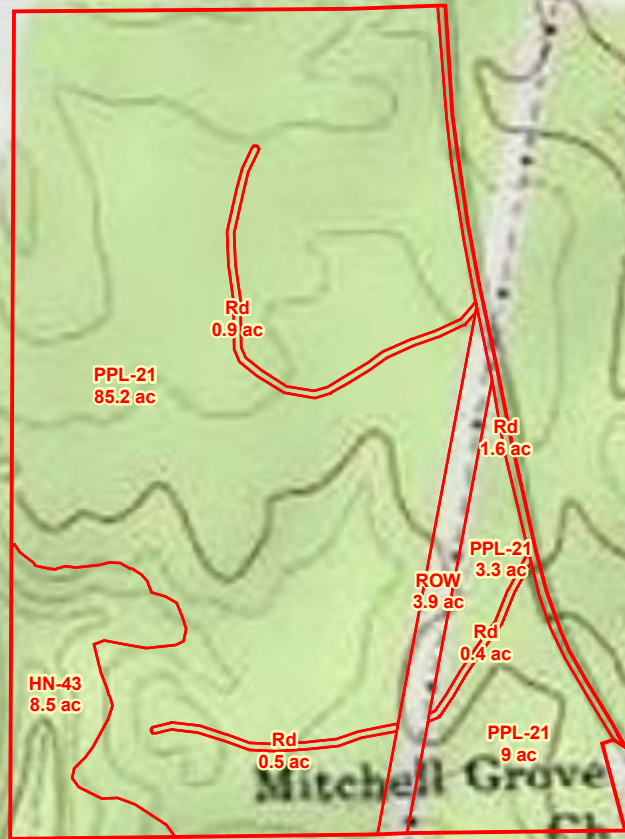

PotlatchDeltic
25106_B_CTT
Randolph Co., GA
Total Acres: ± 113.2

Map ID: 25106_B_CTT

Date: March 20, 2025