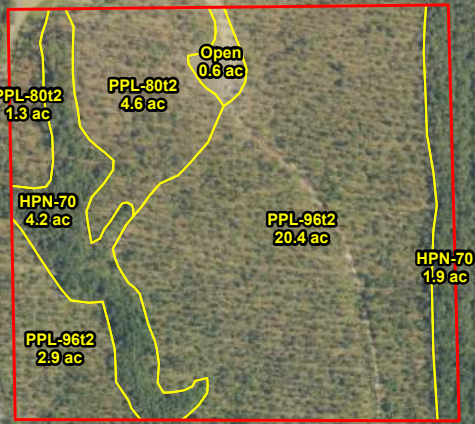

FNFF Sabine-36 Tract
Sabine Parish, LA
Total Acres ± 35.8

**FOREST RESOURCE**
CONSULTANTS, INC.
WWW.FRC.US.COM

Date: 1/19/2026 11:07 AM