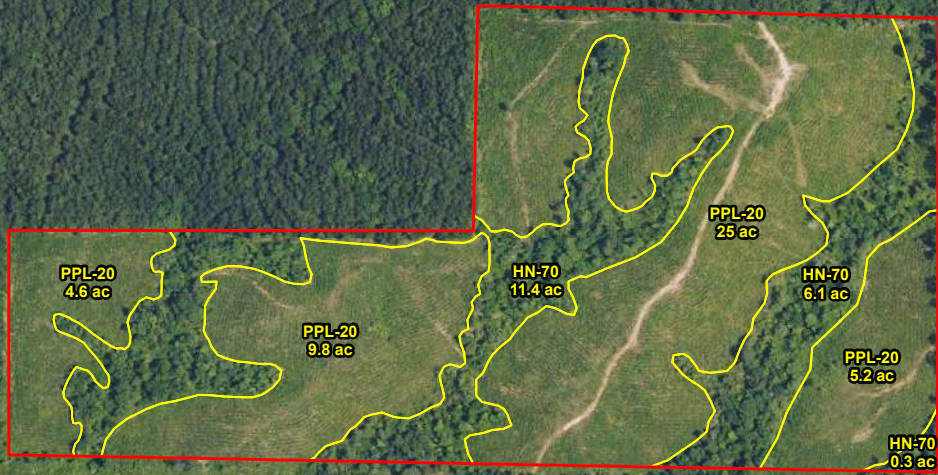

FNFF Sabine-62 Tract
Sabine Parish, LA
Total Acres ± 62.33

Date: 1/19/2026 11:09 AM