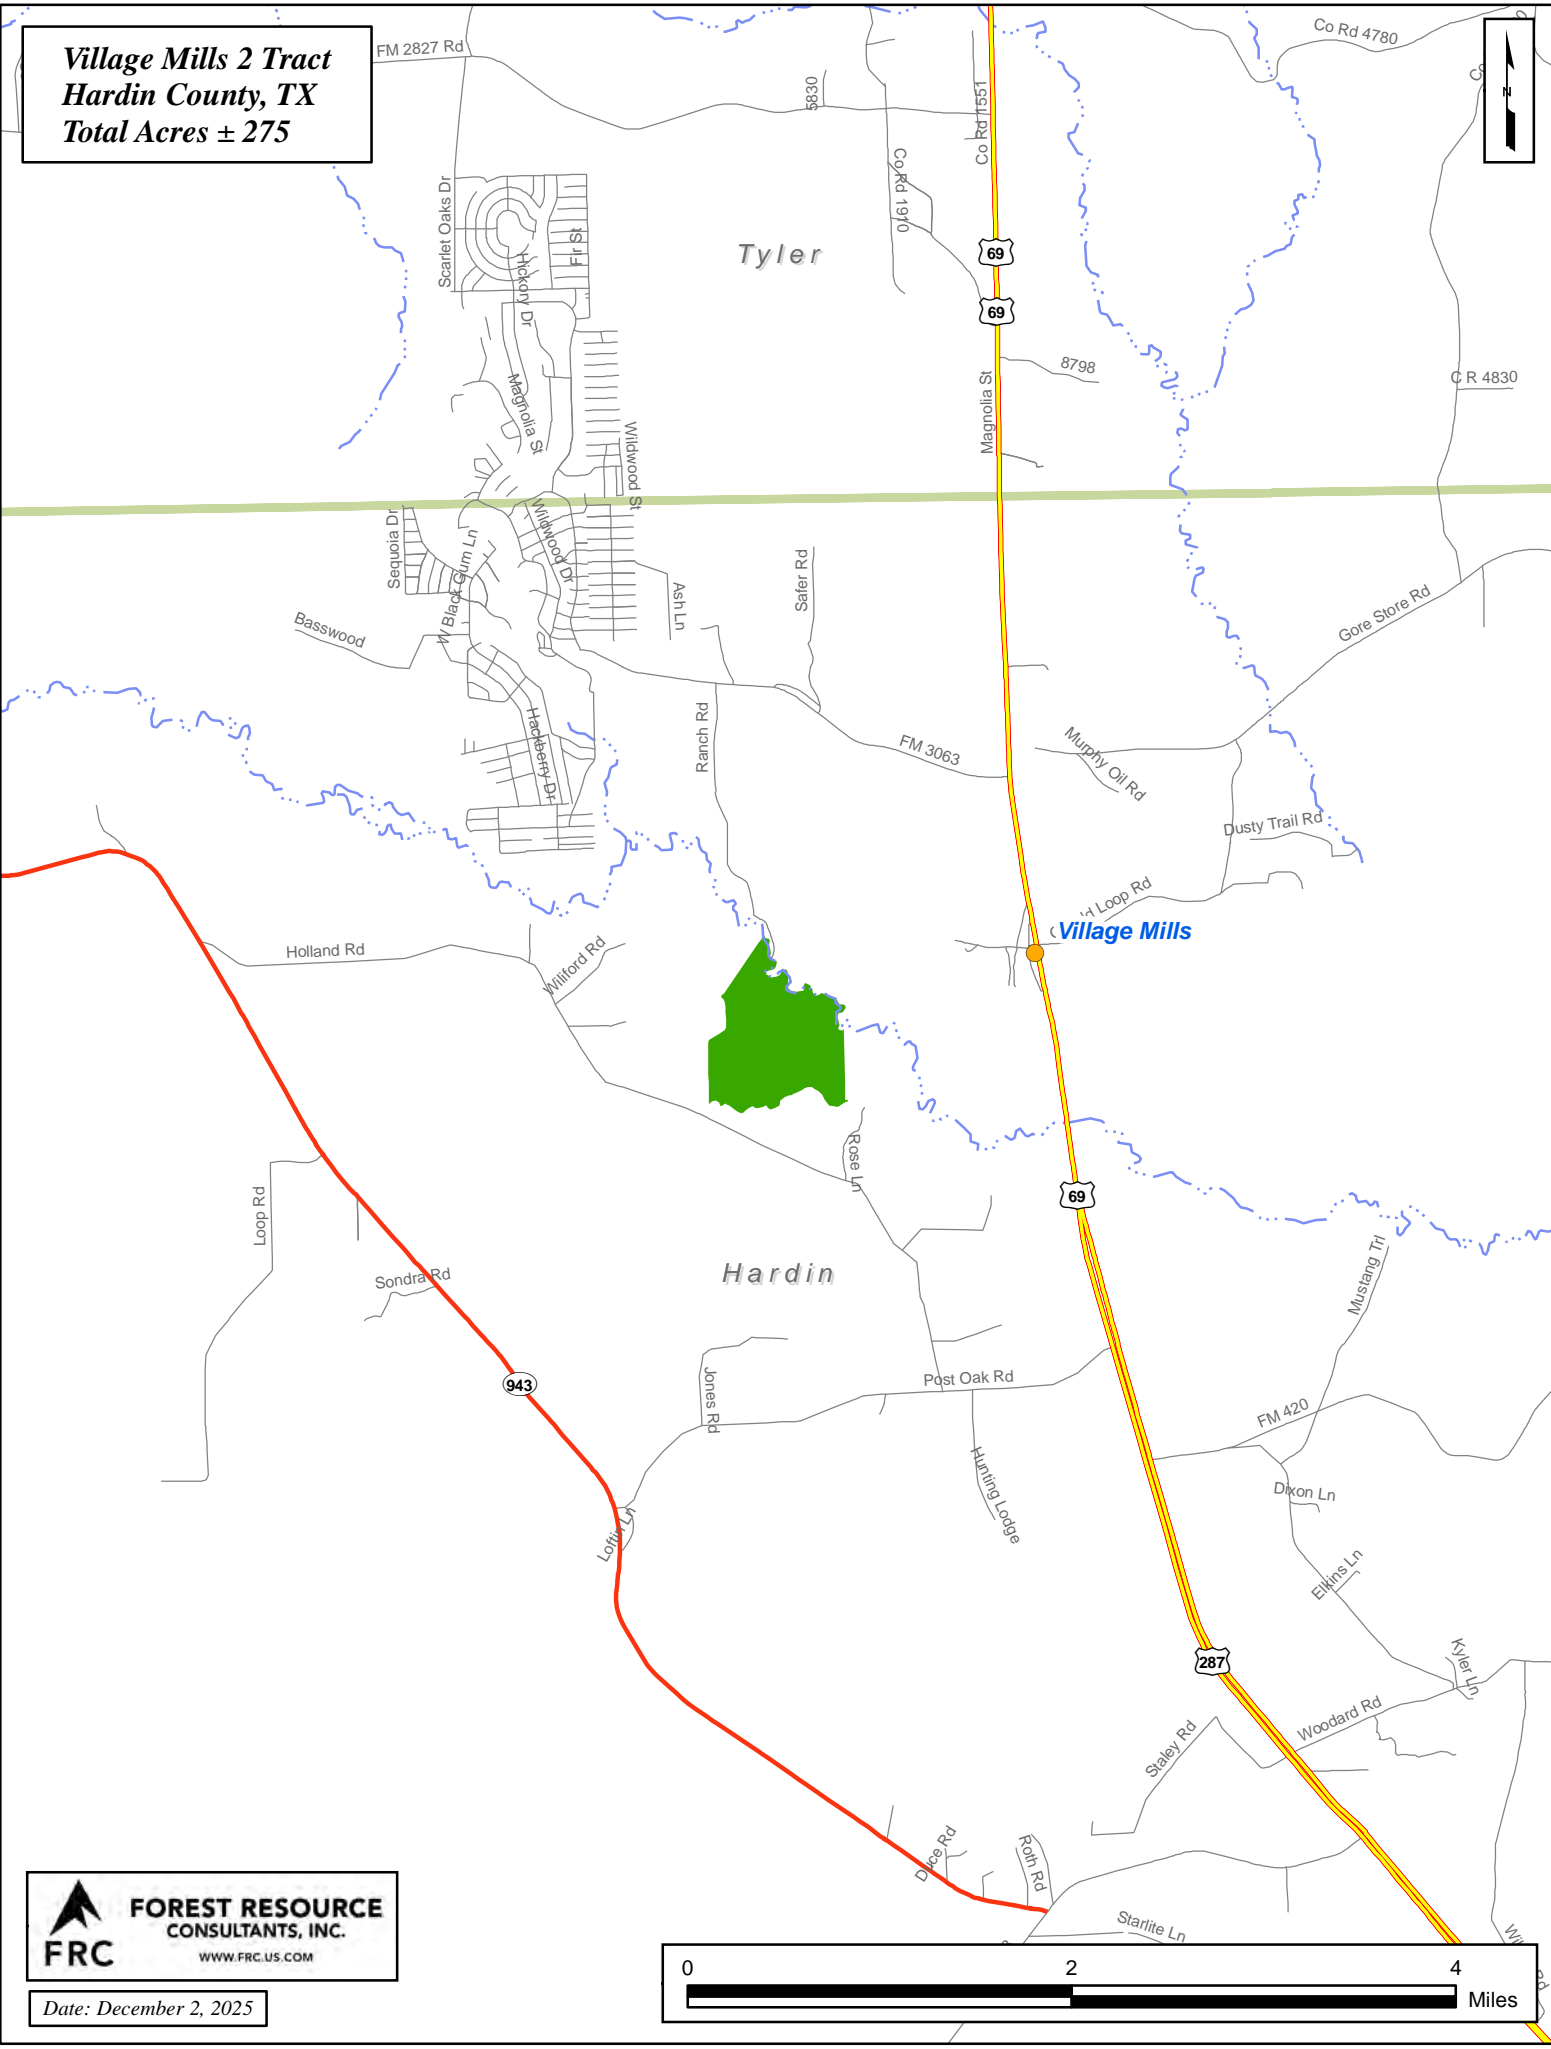

**Village Mills 2 Tract**  
**Hardin County, TX**  
**Total Acres ± 275**

Date: December 2, 2025