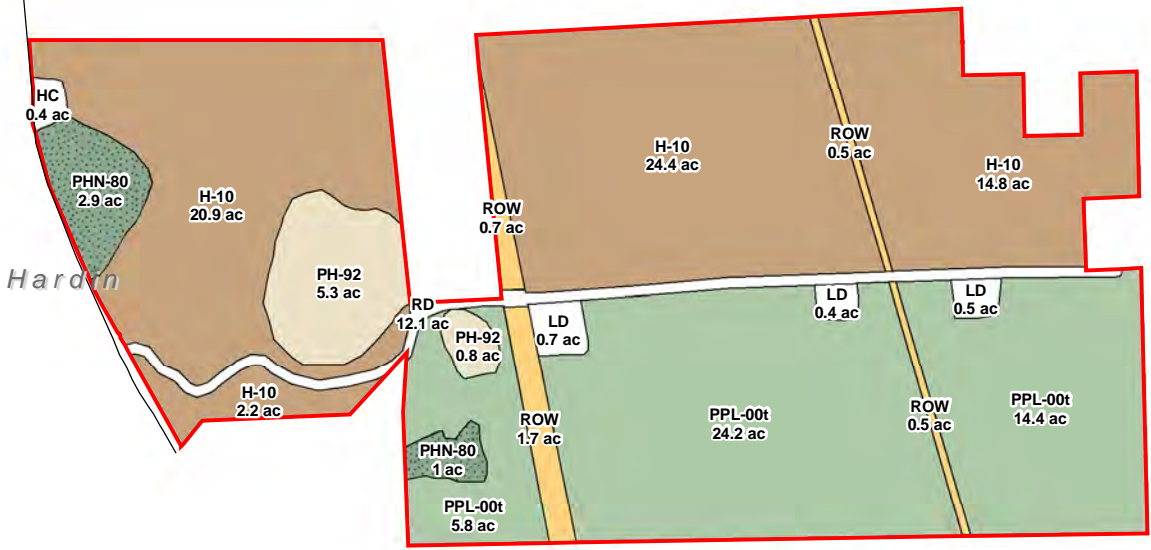

Village Mills 3 Tract
Hardin County, TX
Total Acres ± 125

Legend

- Planted Pine Mrch
- Natural Pine Non-Convertible
- Pine Hardwood
- Hardwood
- ROW
- Non-Forest

Hunting Lodge

FRC **FOREST RESOURCE**
CONSULTANTS, INC.
 WWW.FRC.US.COM