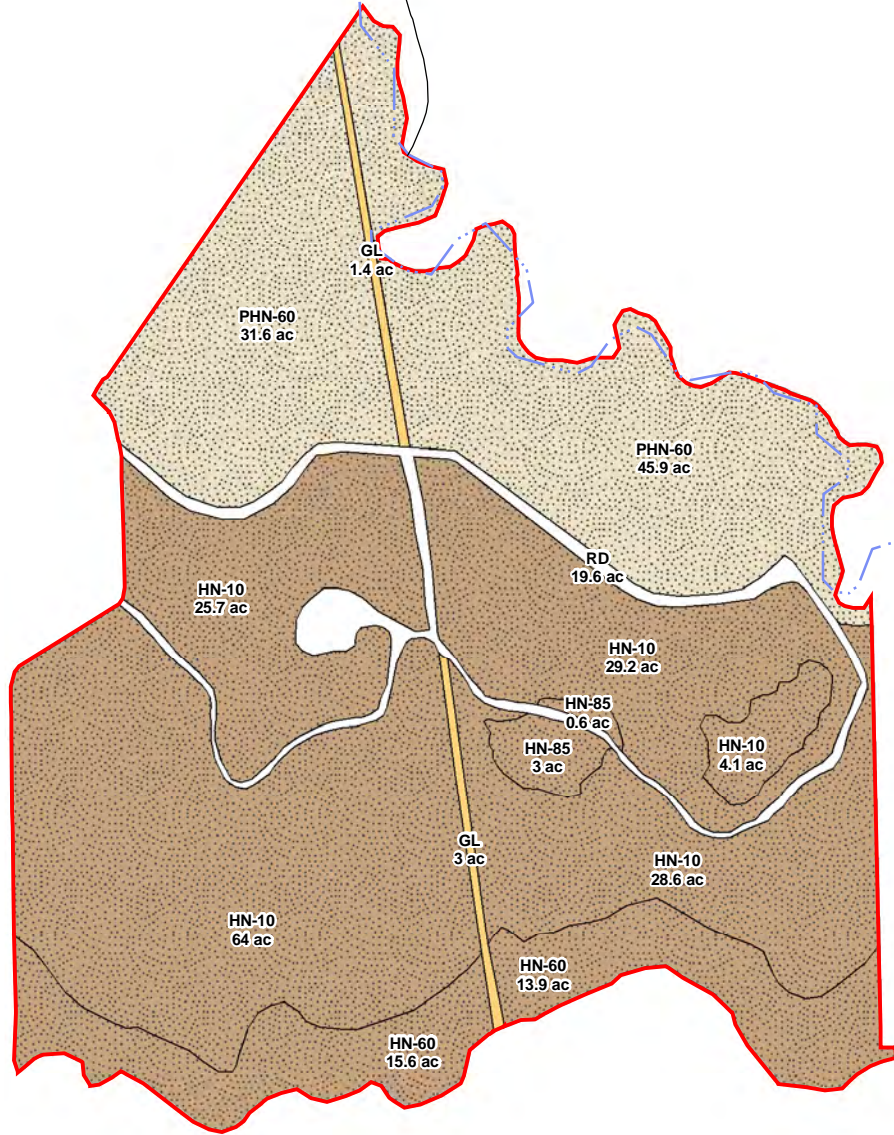

**Village Mills 2 Tract
Hardin County, TX
Total Acres ± 275**

Legend

-  Pine Hardwood Non-Convertible
-  Hardwood Non-Convertible
-  ROW
-  Non-Forest

Hardin

Date: December 1, 2025