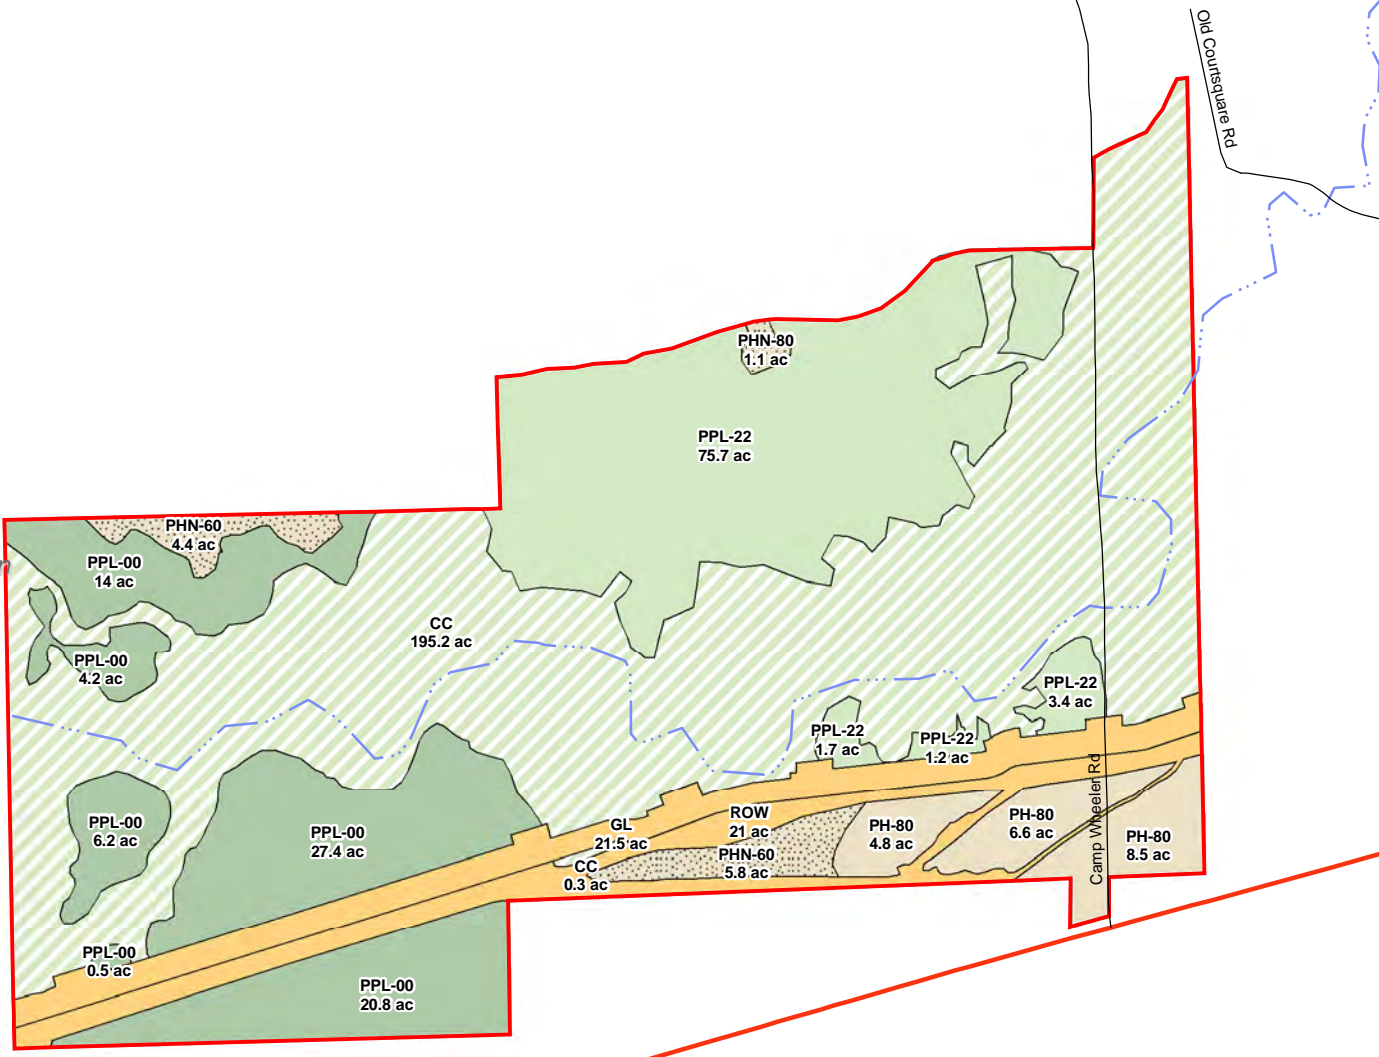

Kountze 1 Tract
Hardin County, TX
Total Acres ± 424

Legend

- Planted Pine Mrch
- Planted Pine Pmrch
- Clearcut
- Pine Hardwood
- Pine Hardwood Non-Convertible
- ROW

Hardin

FRC FOREST RESOURCE CONSULTANTS, INC.
 WWW.FRC.US.COM