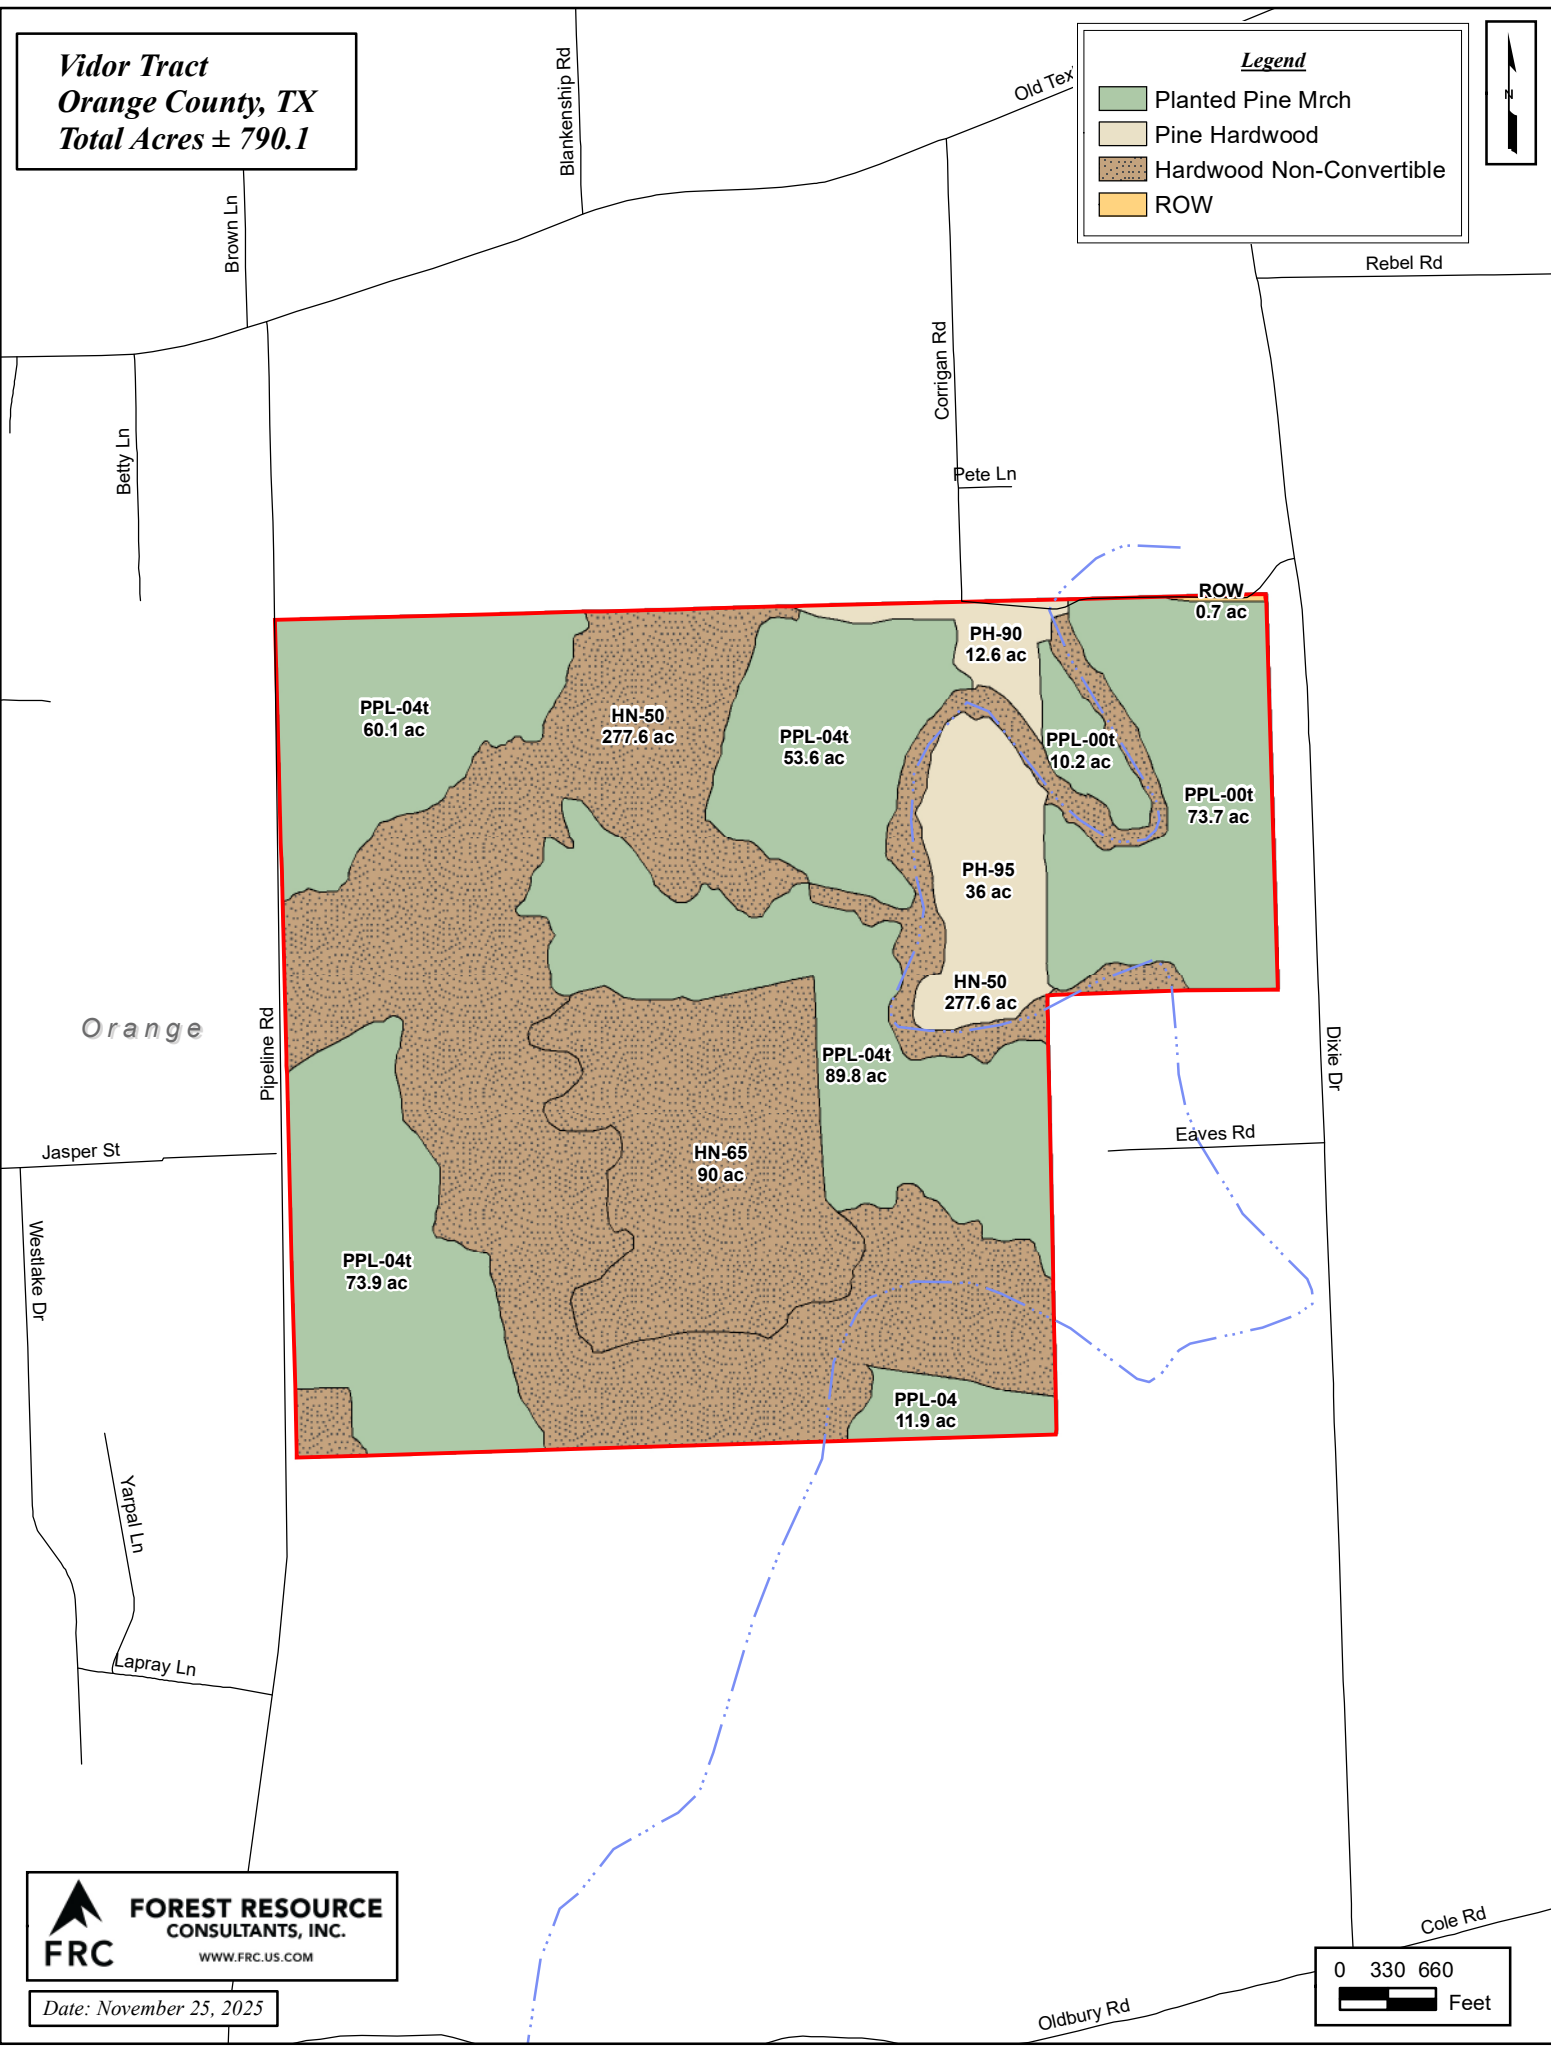

Vidor Tract
Orange County, TX
Total Acres ± 790.1

Legend

- Planted Pine Mrch
- Pine Hardwood
- Hardwood Non-Convertible
- ROW

FRC FOREST RESOURCE CONSULTANTS, INC.
 WWW.FRC.US.COM

Date: November 25, 2025