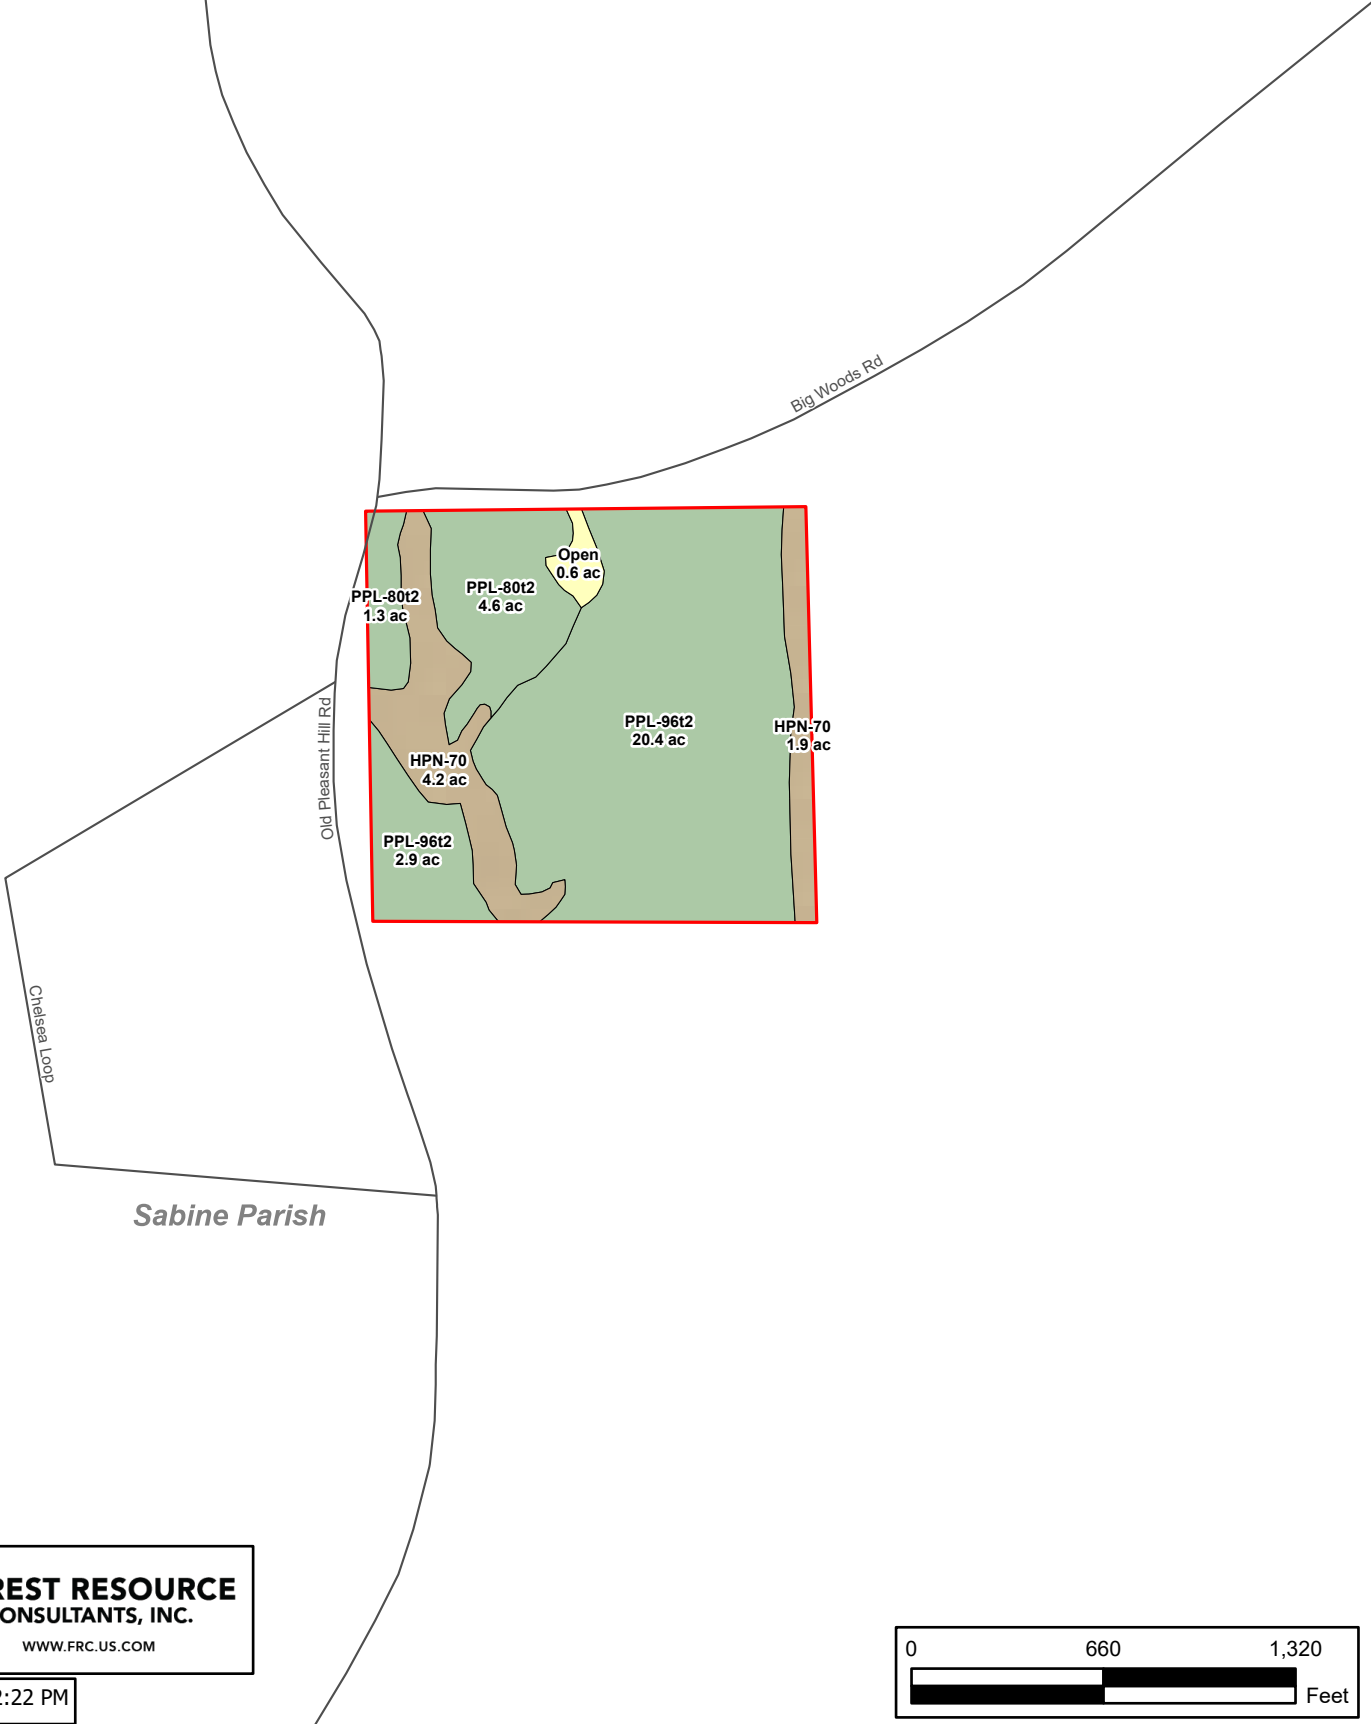

FNFF Sabine-36 Tract
Sabine Parish, LA
Total Acres ± 35.8

Legend

- Planted Pine Mrch
- Hardwood Pine Non-Convertible
- Open

**FOREST RESOURCE
CONSULTANTS, INC.**
WWW.FRC.US.COM

Date: 1/19/2026 2:22 PM