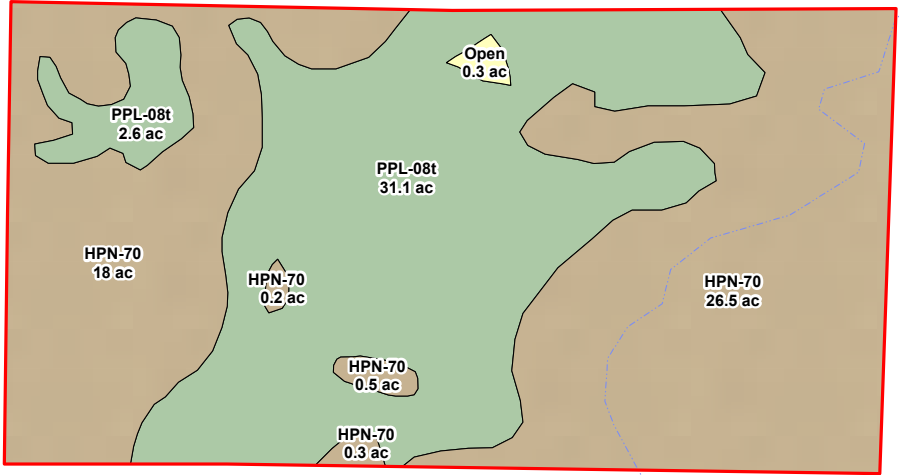

FNFF Sabine-79 Tract
Sabine Parish, LA
Total Acres ± 79.4

Legend

- Planted Pine Mrch
- Hardwood Pine Non-Convertible
- Open

Sabine Parish

**FOREST RESOURCE
CONSULTANTS, INC.**
WWW.FRC.US.COM

Date: 1/19/2026 2:18 PM