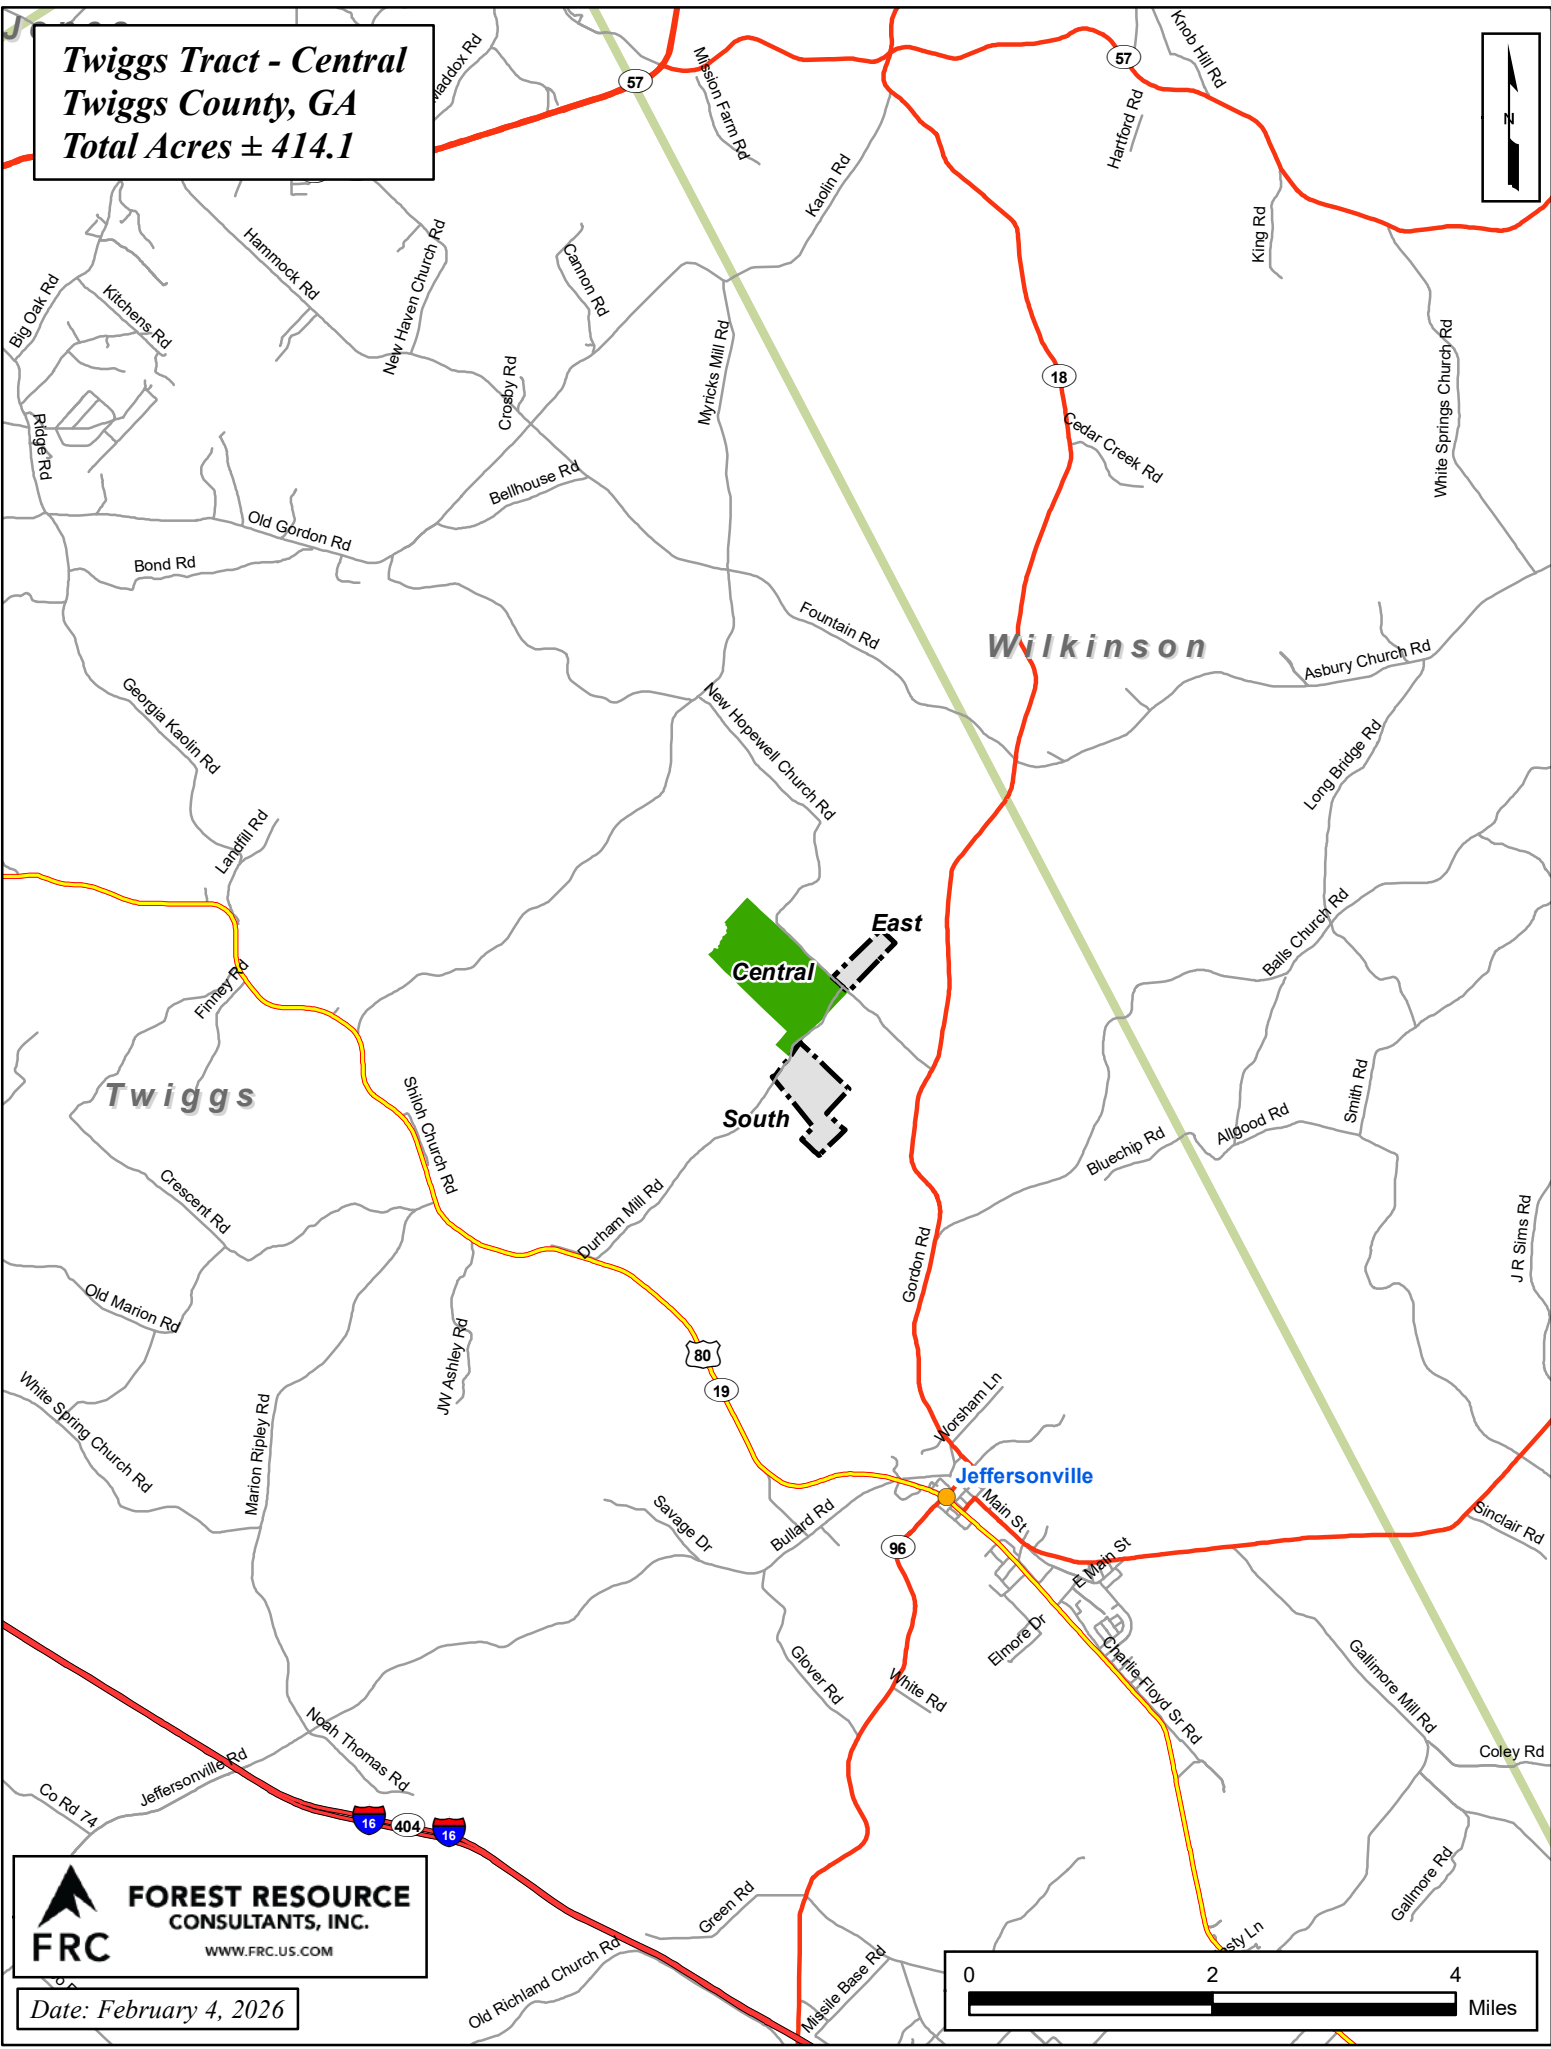

Twiggs Tract - Central
Twiggs County, GA
Total Acres ± 414.1

 **FOREST RESOURCE CONSULTANTS, INC.**
WWW.FRC.US.COM

Date: February 4, 2026