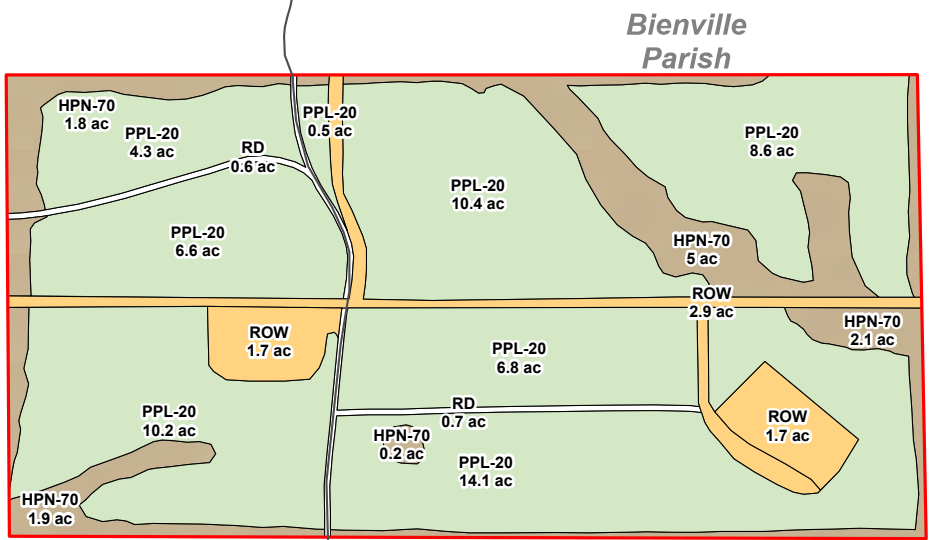

FNFF Beinville-83 Tract
Beinville Parish, LA
Total Acres ± 81.4

Legend

- Planted Pine Pmrch
- Hardwood Pine Non-Convertible
- ROW
- Non-Forest

FOREST RESOURCE CONSULTANTS, INC.
 WWW.FRC.US.COM

Date: 1/19/2026 2:13 PM