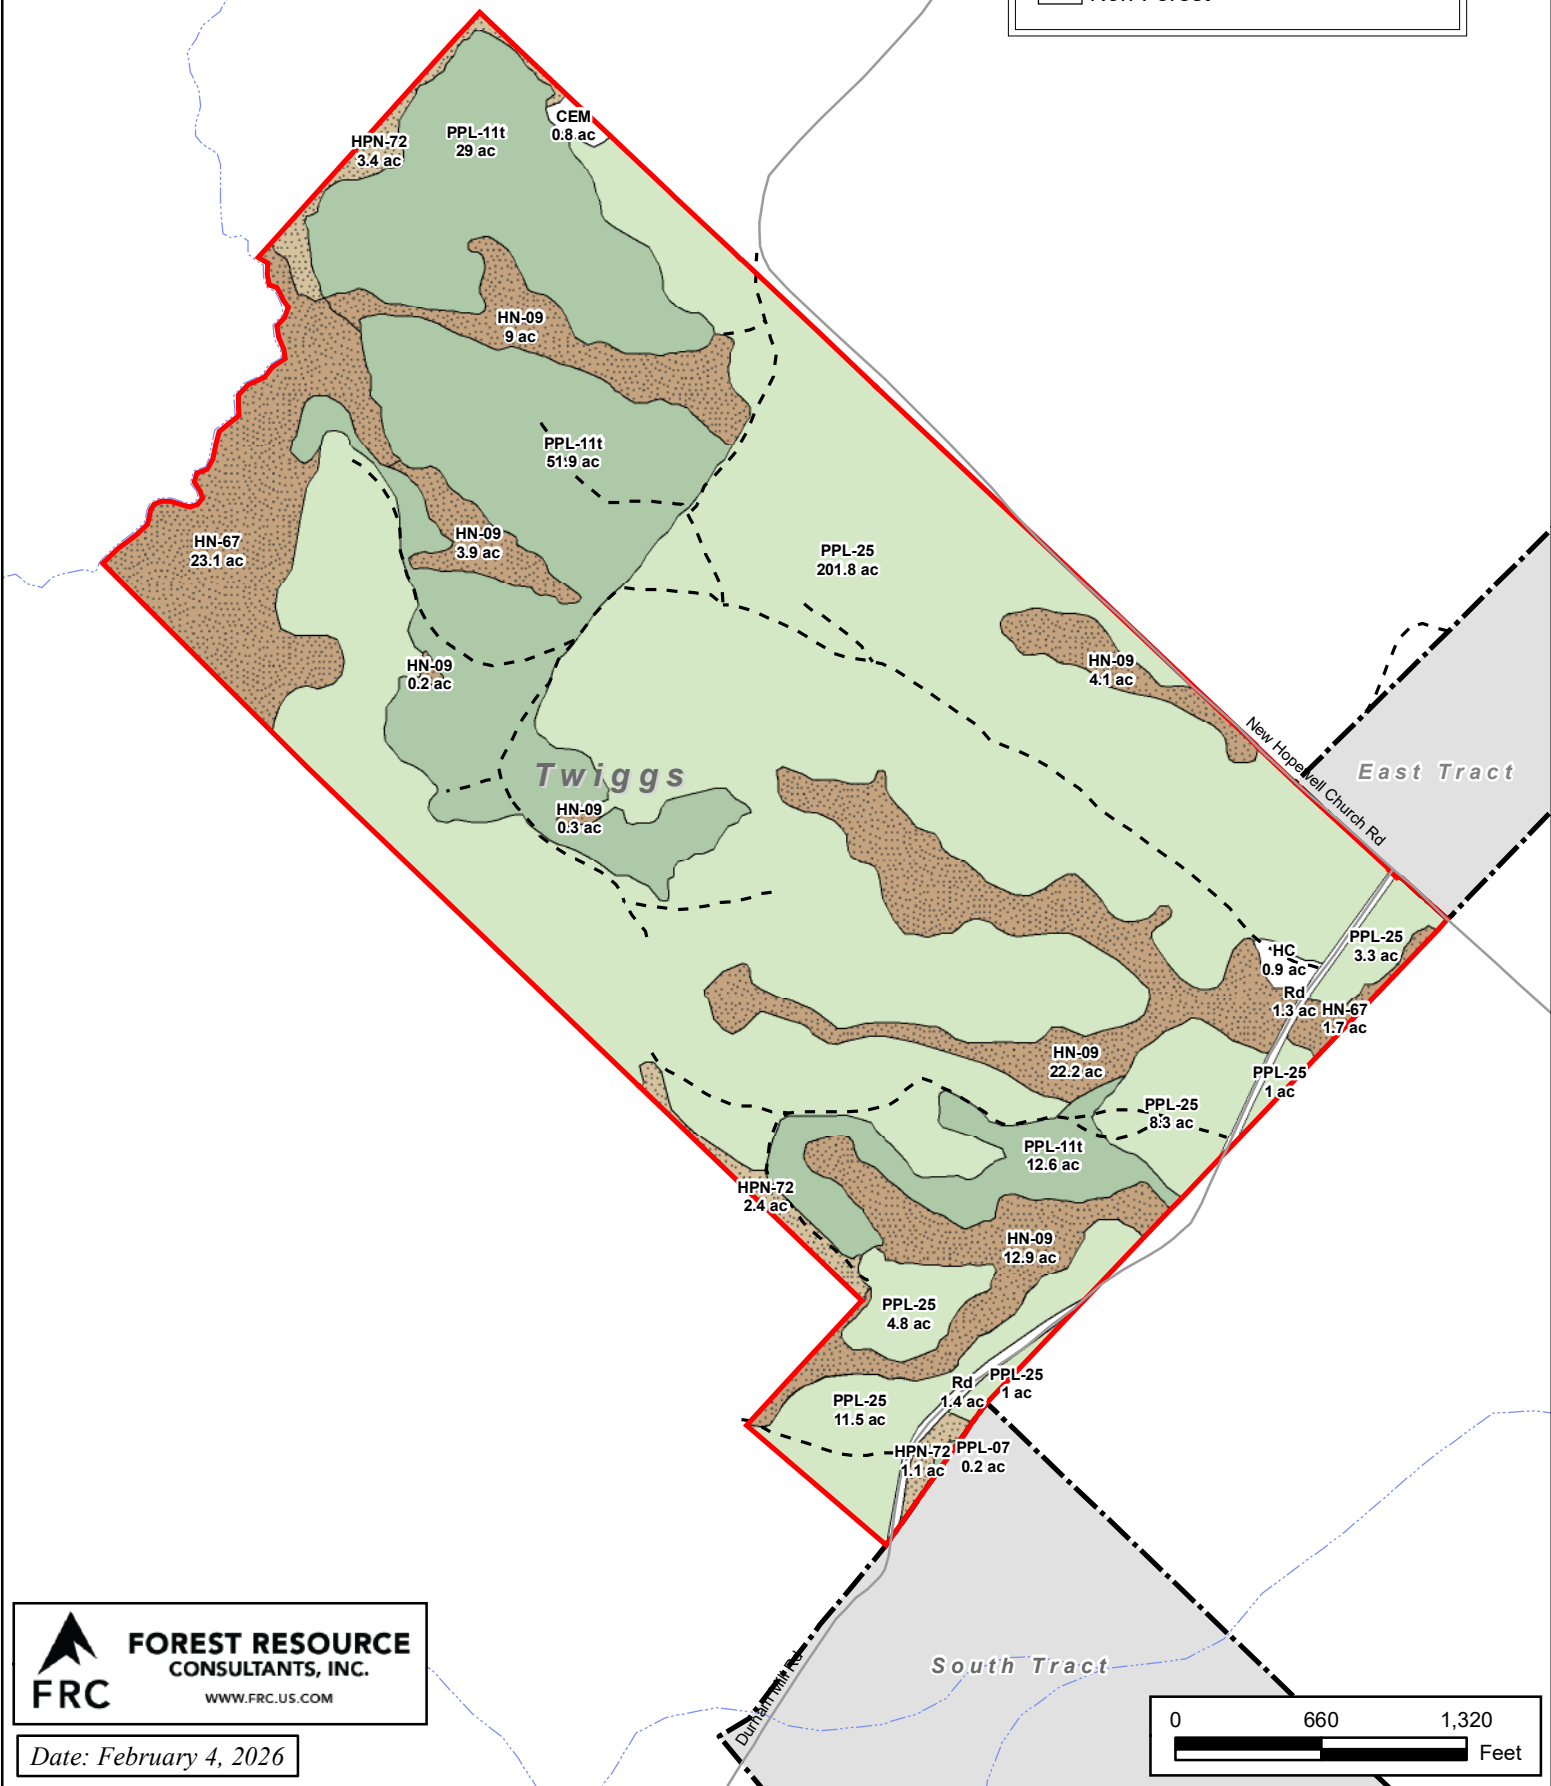

**Twiggs Tract - Central**  
**Twiggs County, GA**  
**Total Acres ± 414.1**

**Legend**

- Planted Pine Mrch
- Planted Pine Pmrch
- Hardwood Pine Non-Convertible
- Hardwood Non-Convertible
- Non-Forest

**FRC** **FOREST RESOURCE CONSULTANTS, INC.**  
 WWW.FRC.US.COM

Date: February 4, 2026