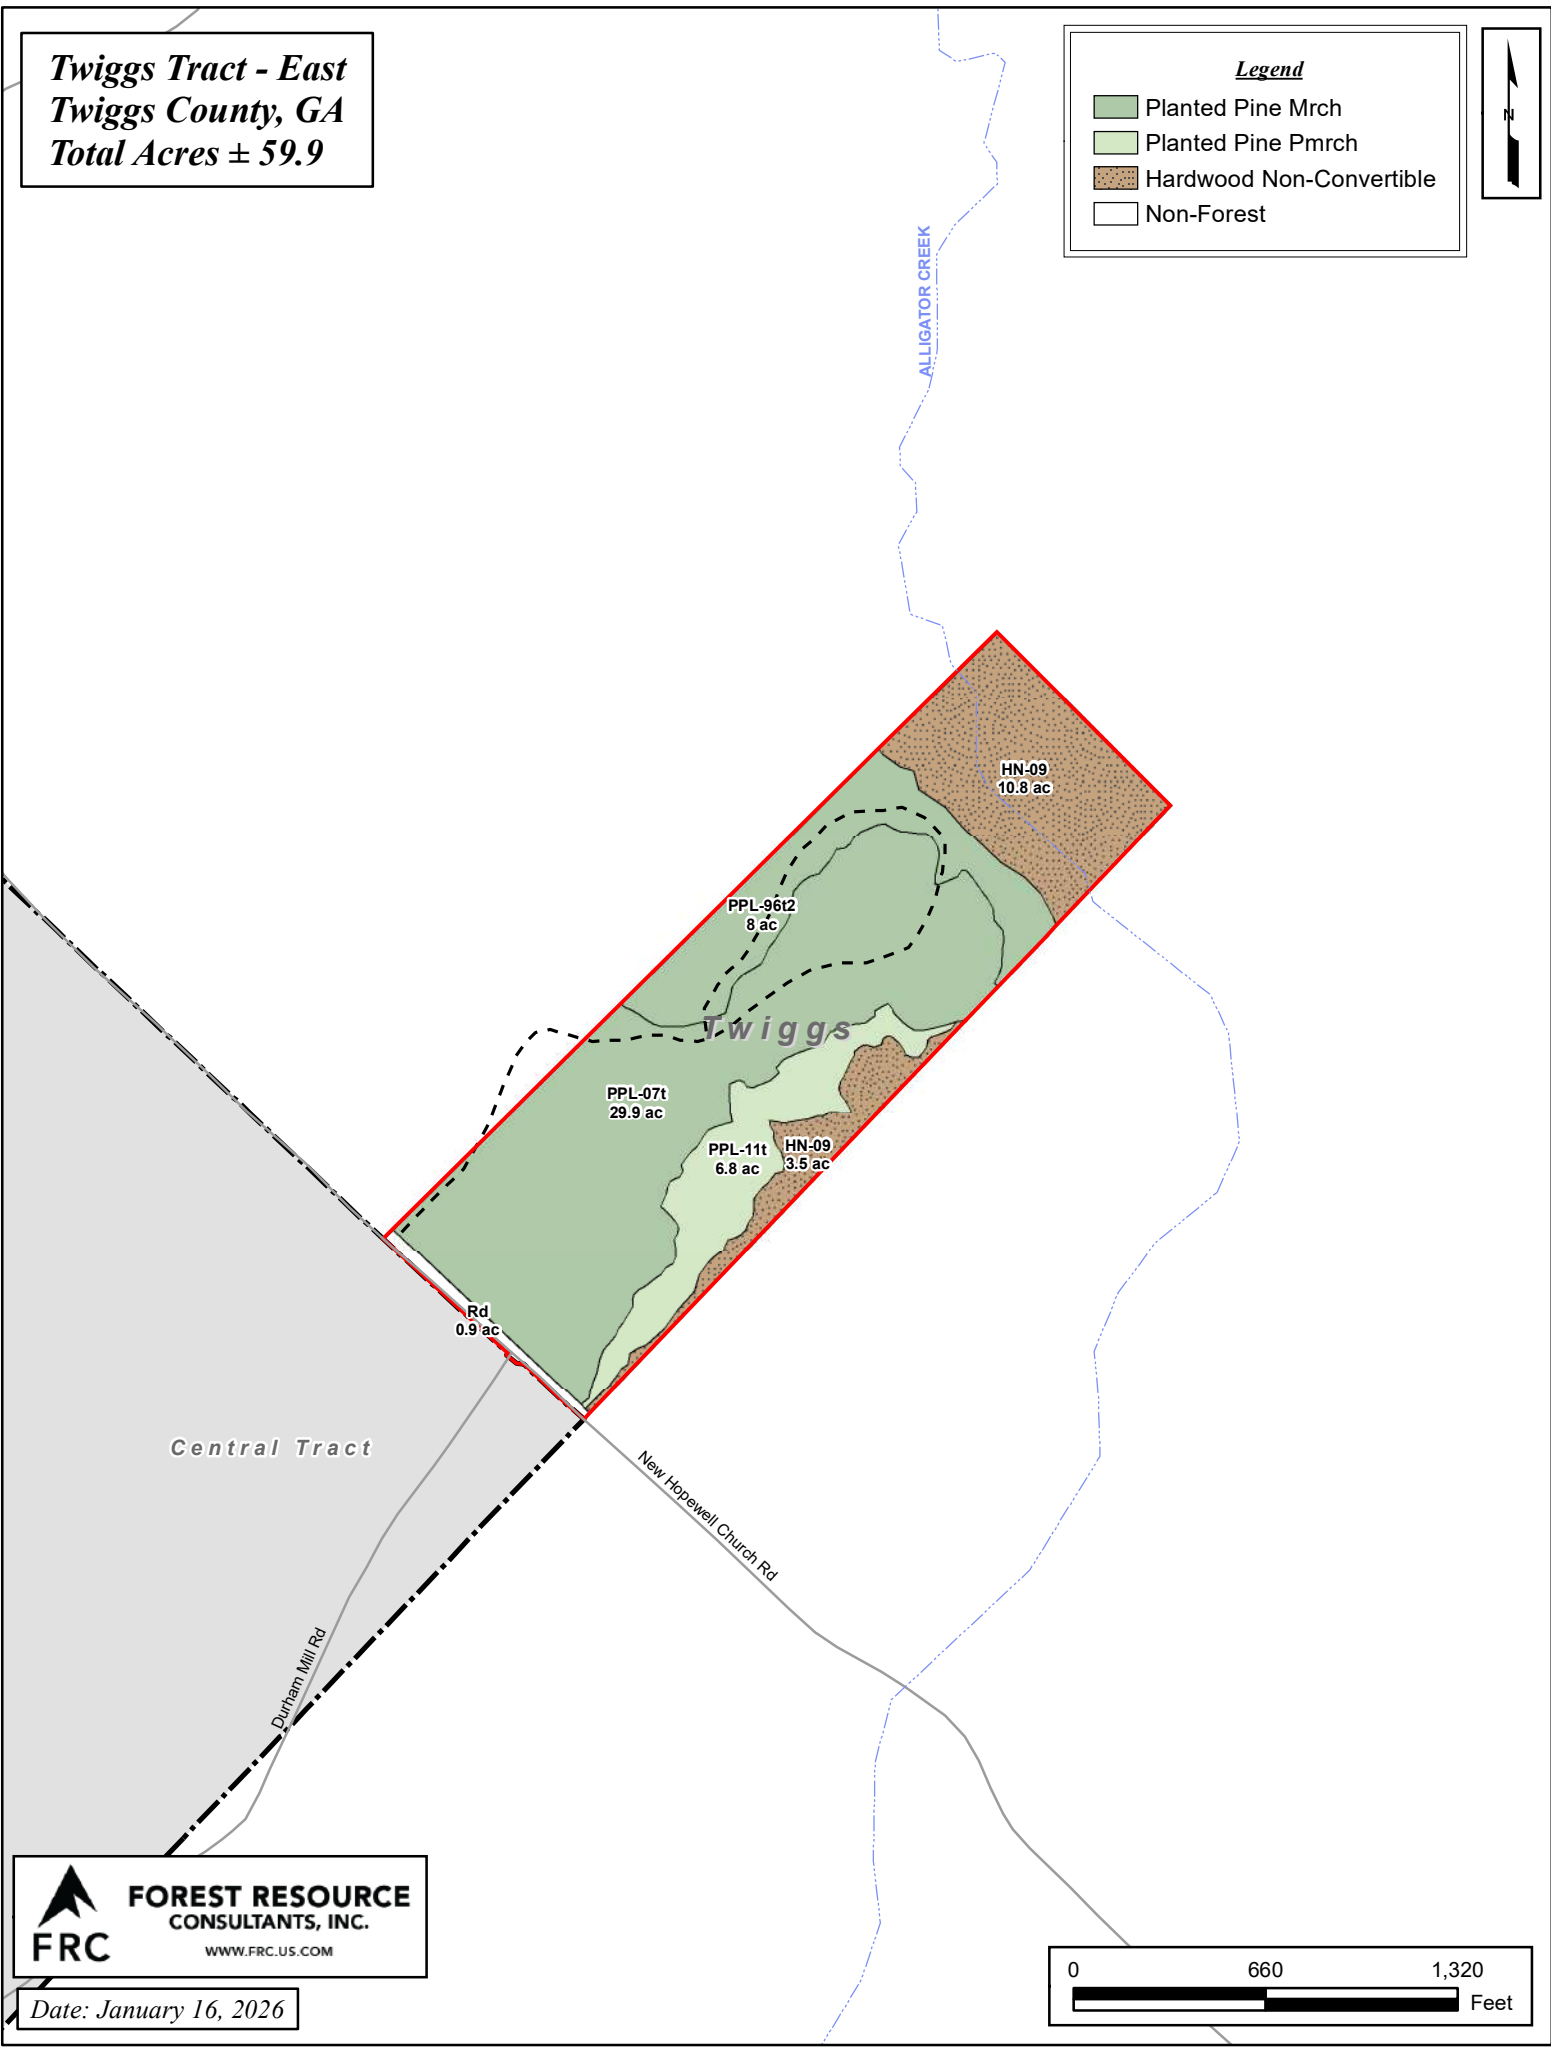

Twiggs Tract - East
Twiggs County, GA
Total Acres ± 59.9

Legend

- Planted Pine Mrch
- Planted Pine Pmrch
- Hardwood Non-Convertible
- Non-Forest

 **FOREST RESOURCE CONSULTANTS, INC.**
WWW.FRC.US.COM

Date: January 16, 2026