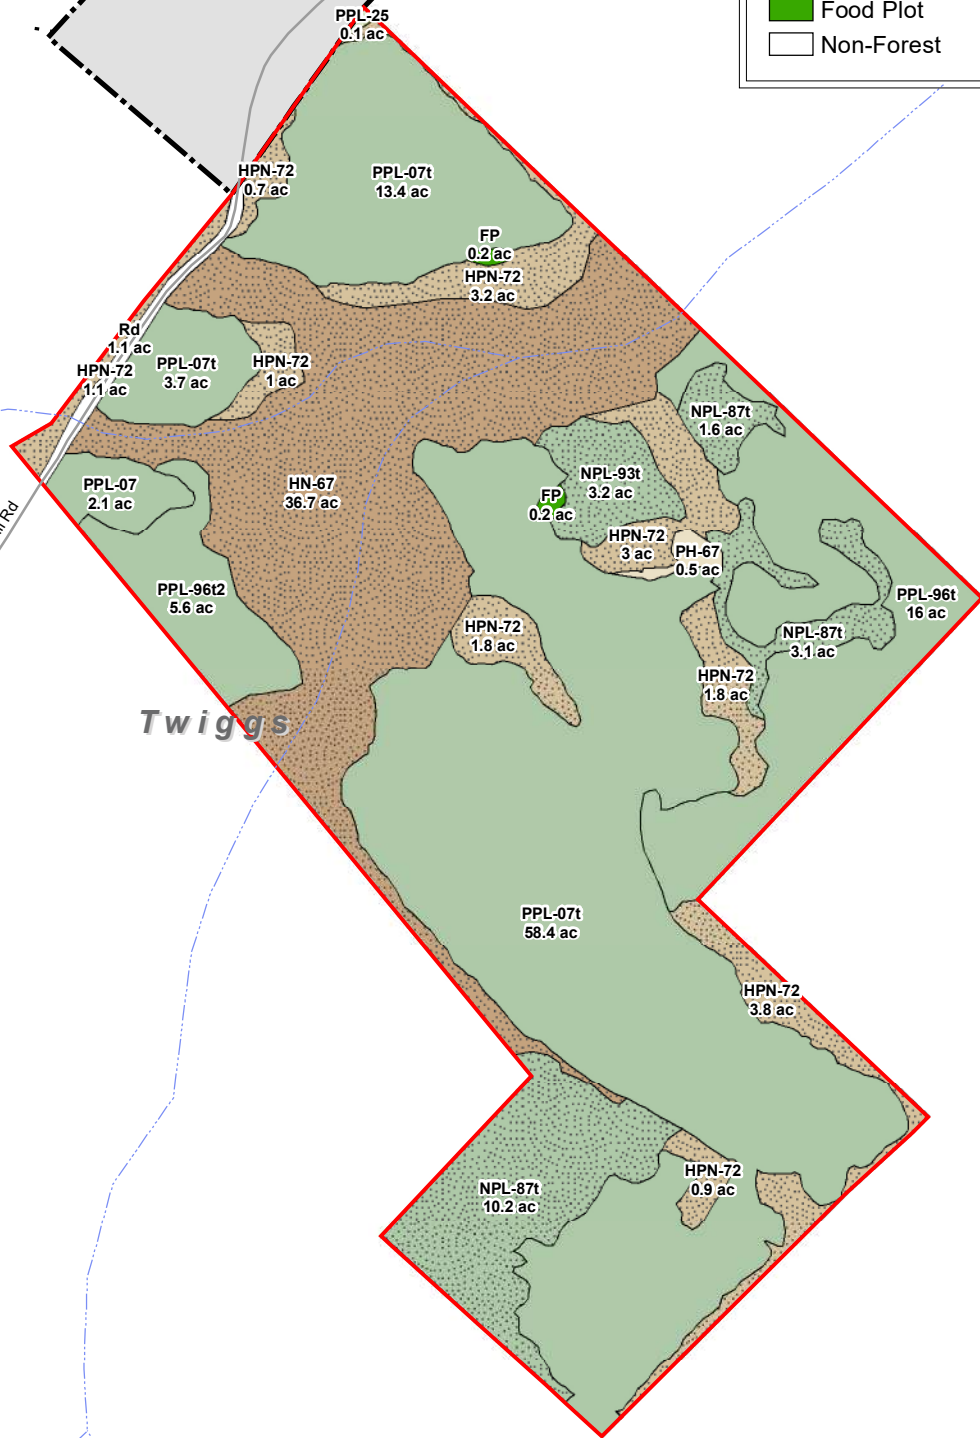

Twiggs Tract - South
Twiggs County, GA
Total Acres ± 173.5

Central Tract

Legend

- Planted Pine Mrch
- Planted Pine Pmrch
- Natural Pine Mrch
- Pine Hardwood
- Hardwood Pine Non-Convertible
- Hardwood Non-Convertible
- Food Plot
- Non-Forest

Durham Mill Rd

Twiggs

FRC FOREST RESOURCE CONSULTANTS, INC.
WWW.FRC.US.COM

Date: January 16, 2026