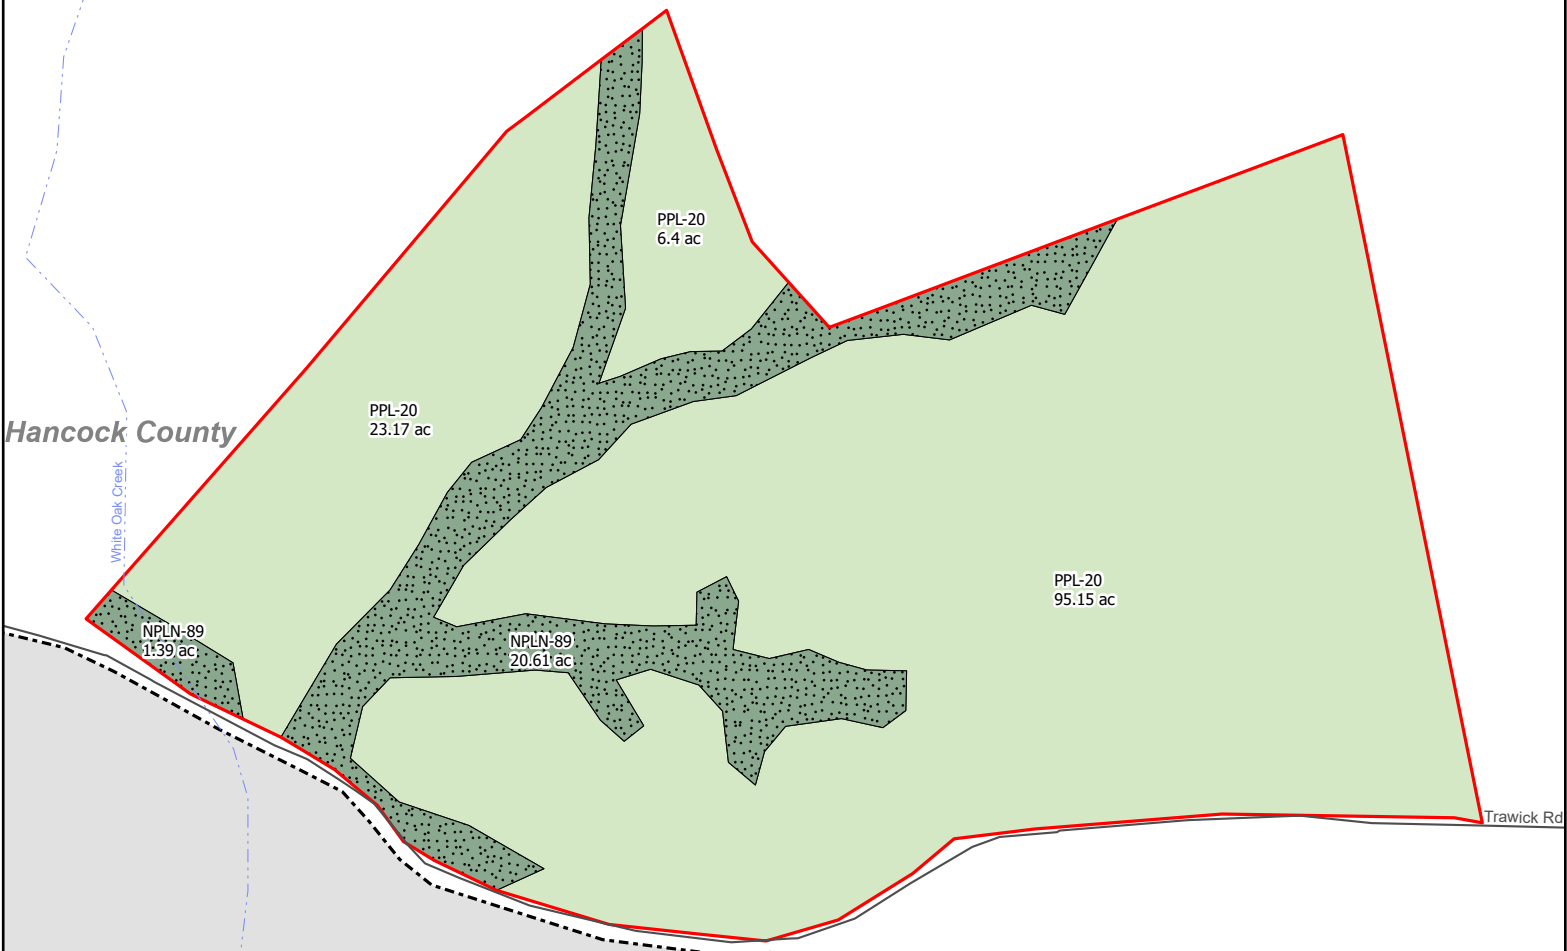

Trawick North Tract
Hancock County, Georgia
Total Acres ± 146.7

Legend

- Planted Pine Pmrch
- Natural Pine Non-Convertible

Hancock County

White Oak Creek

Trawick Rd

Trawick South

**FOREST RESOURCE
CONSULTANTS, INC.**
WWW.FRC.US.COM

Date: 4/29/2026 11:59 AM