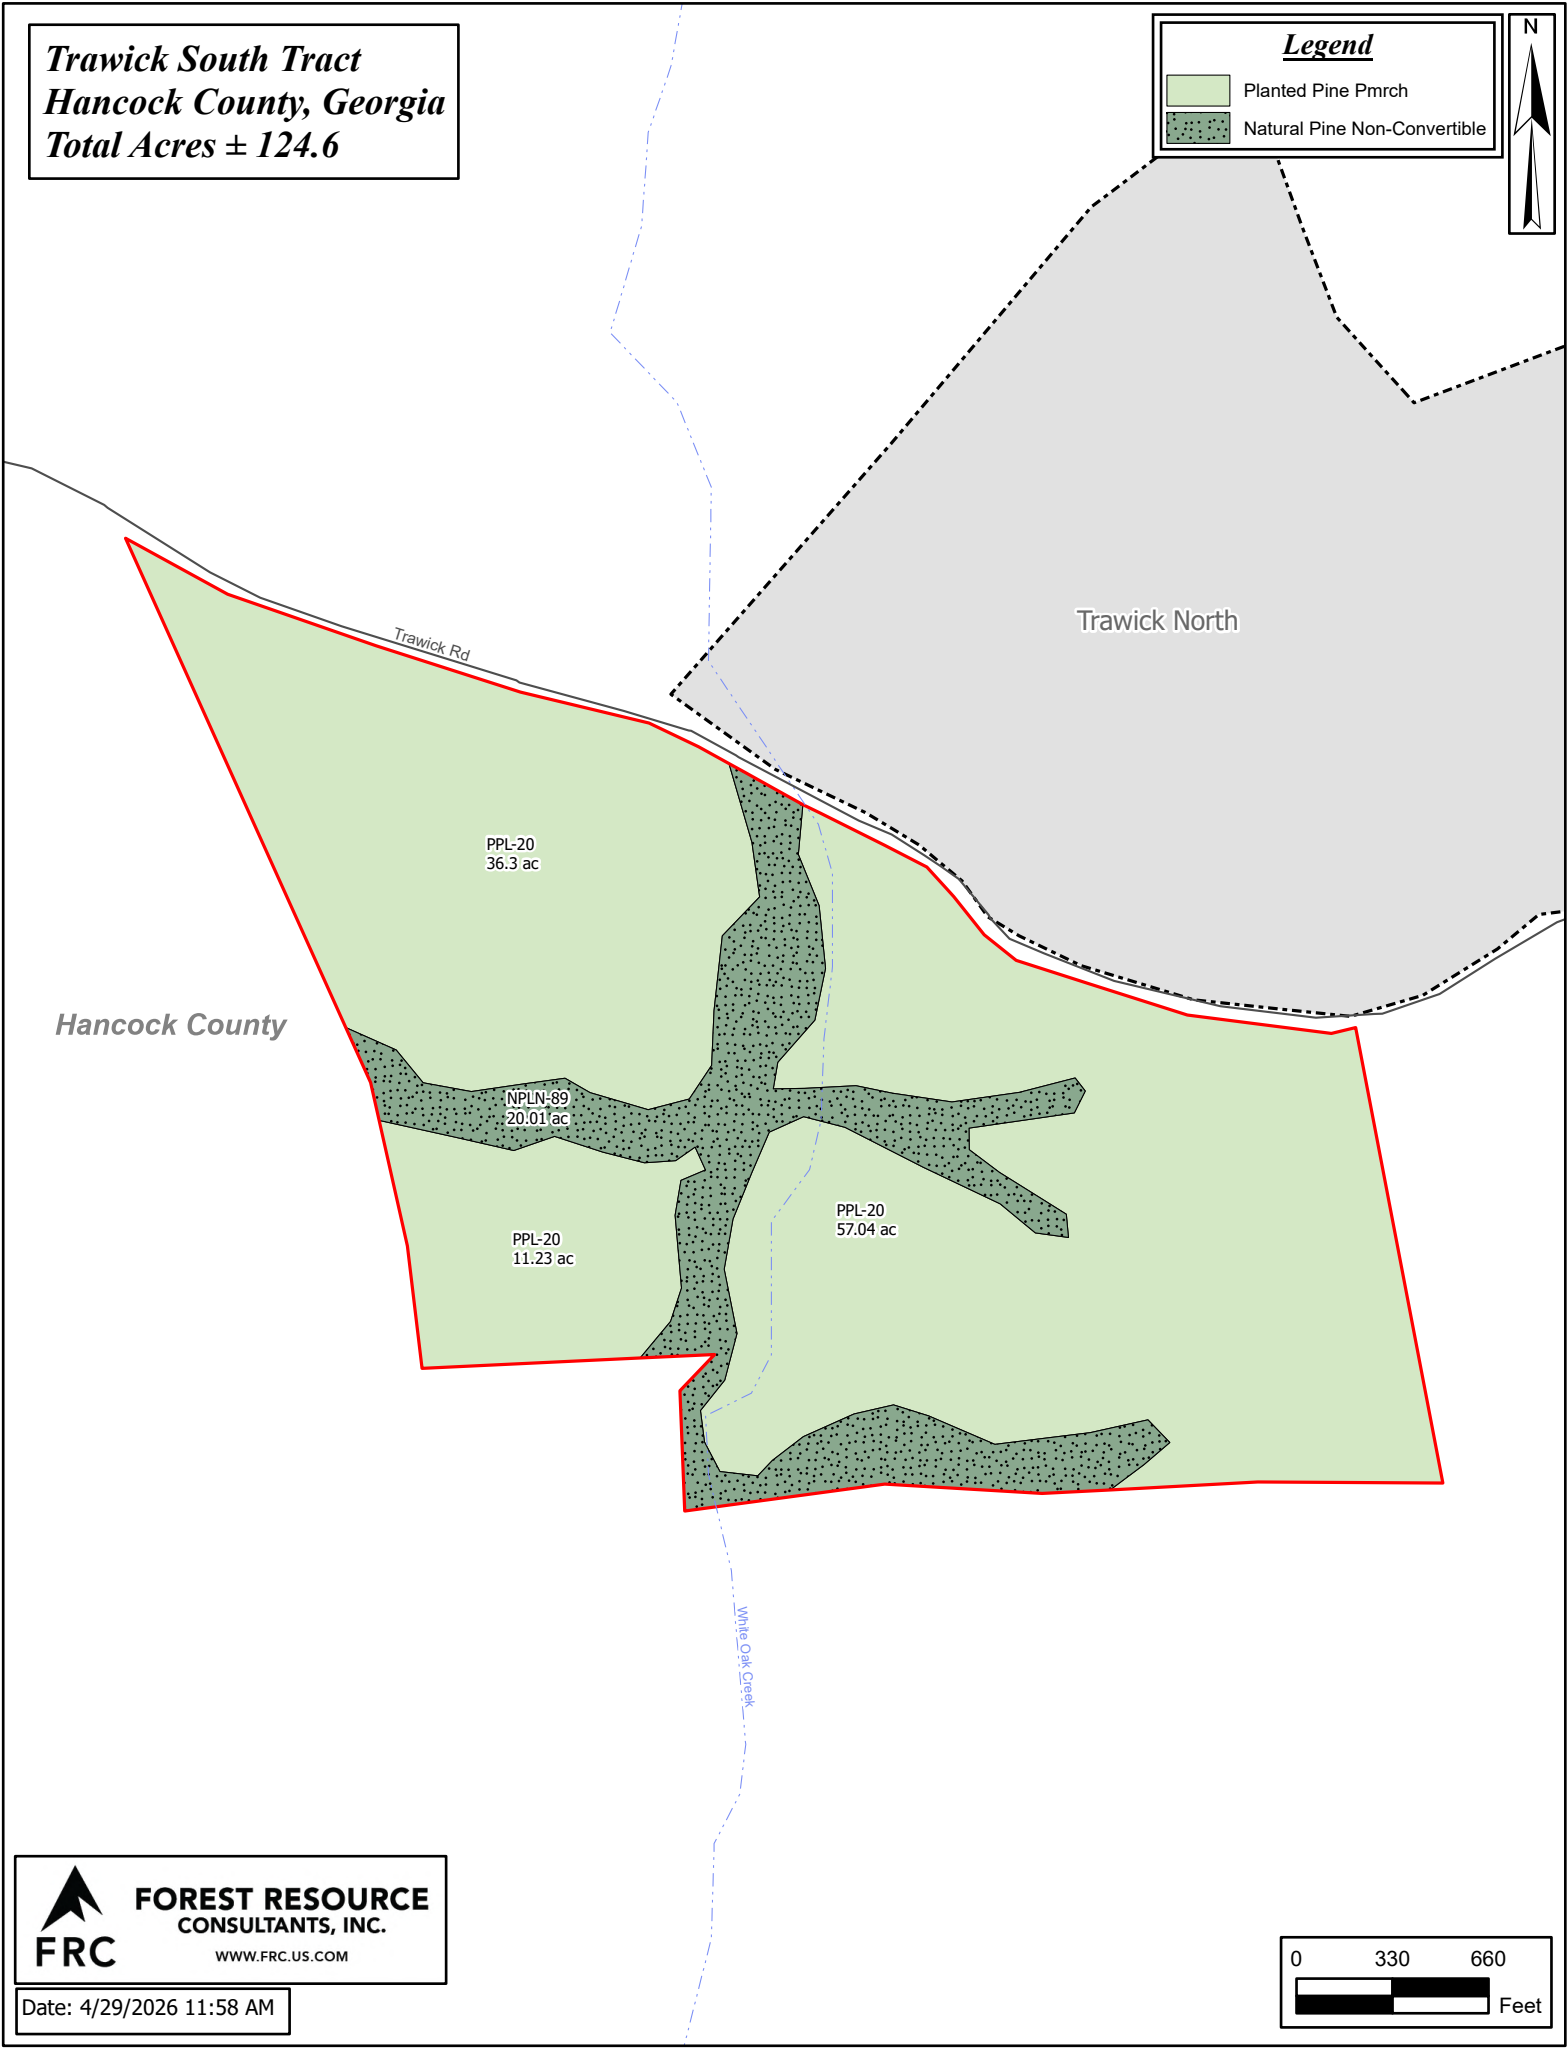

Trawick South Tract
Hancock County, Georgia
Total Acres ± 124.6

Legend

- Planted Pine Pmrch
- Natural Pine Non-Convertible

Trawick North

Trawick Rd

White Oak Creek

Hancock County

PPL-20
36.3 ac

NPLN-89
20.01 ac

PPL-20
11.23 ac

PPL-20
57.04 ac

**FOREST RESOURCE
CONSULTANTS, INC.**
WWW.FRC.US.COM

Date: 4/29/2026 11:58 AM