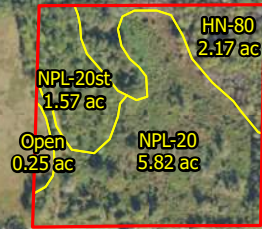

**Ohio Lot Tract**  
**Ben Hill County, GA**  
**Total Acres ± 9.8**

**FOREST RESOURCE**  
CONSULTANTS, INC.  
WWW.FRC.US.COM

Date: 5/1/2026 3:19 PM