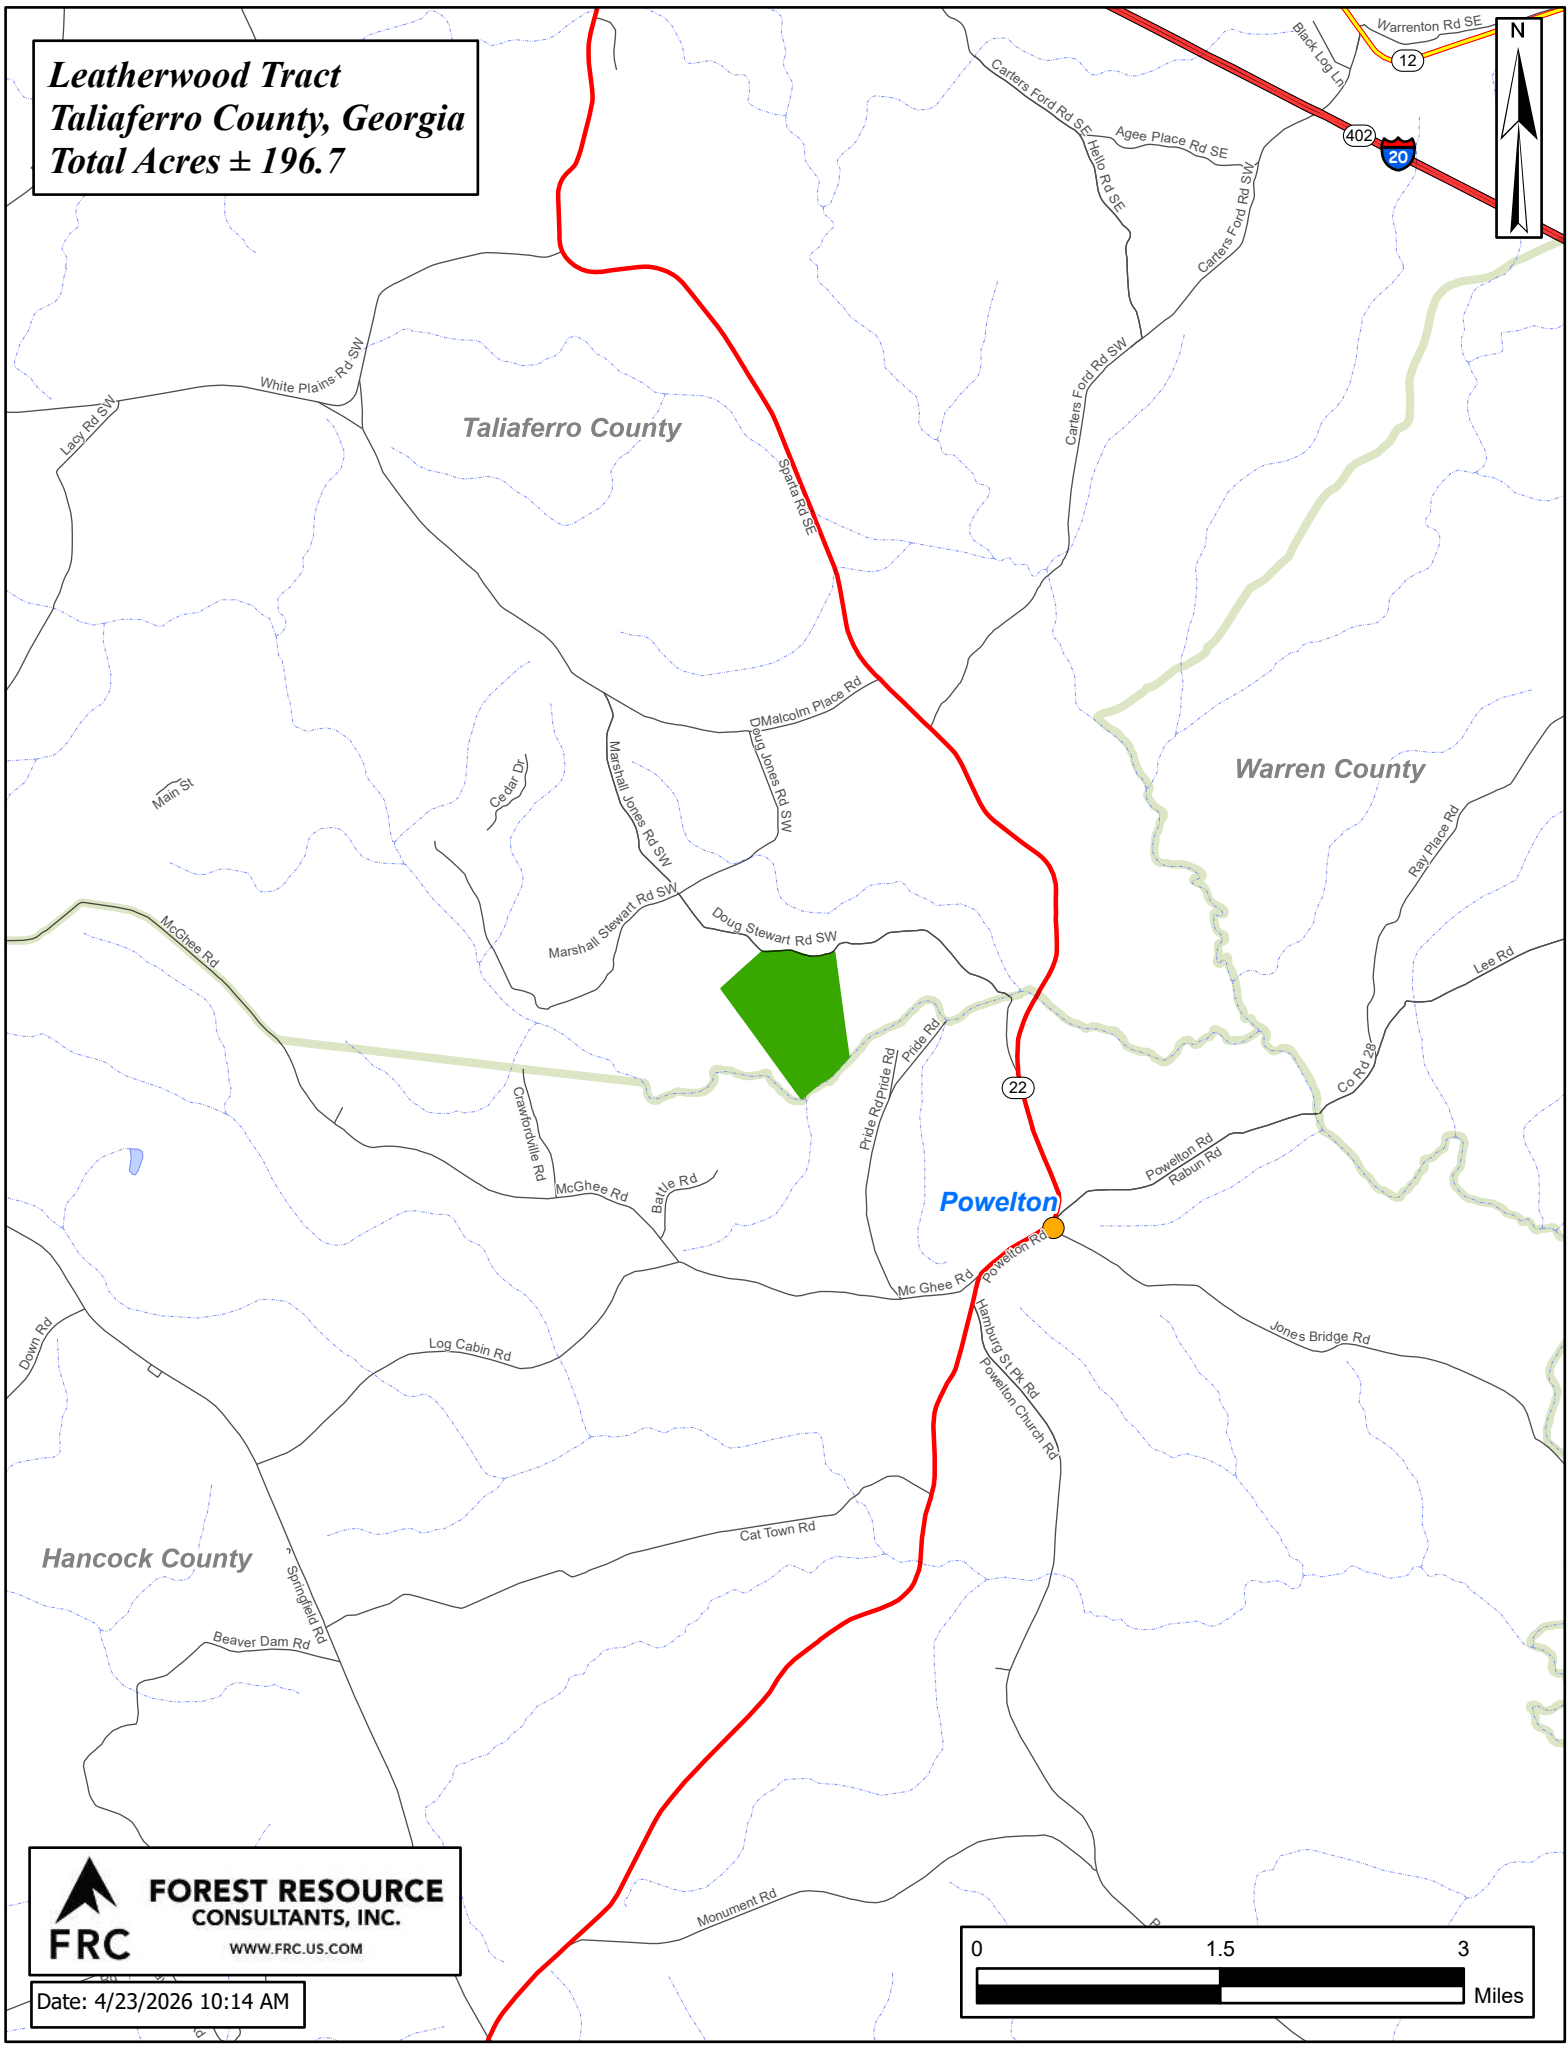

Leatherwood Tract
Taliaferro County, Georgia
Total Acres ± 196.7

 **FOREST RESOURCE CONSULTANTS, INC.**
WWW.FRC.US.COM

Date: 4/23/2026 10:14 AM