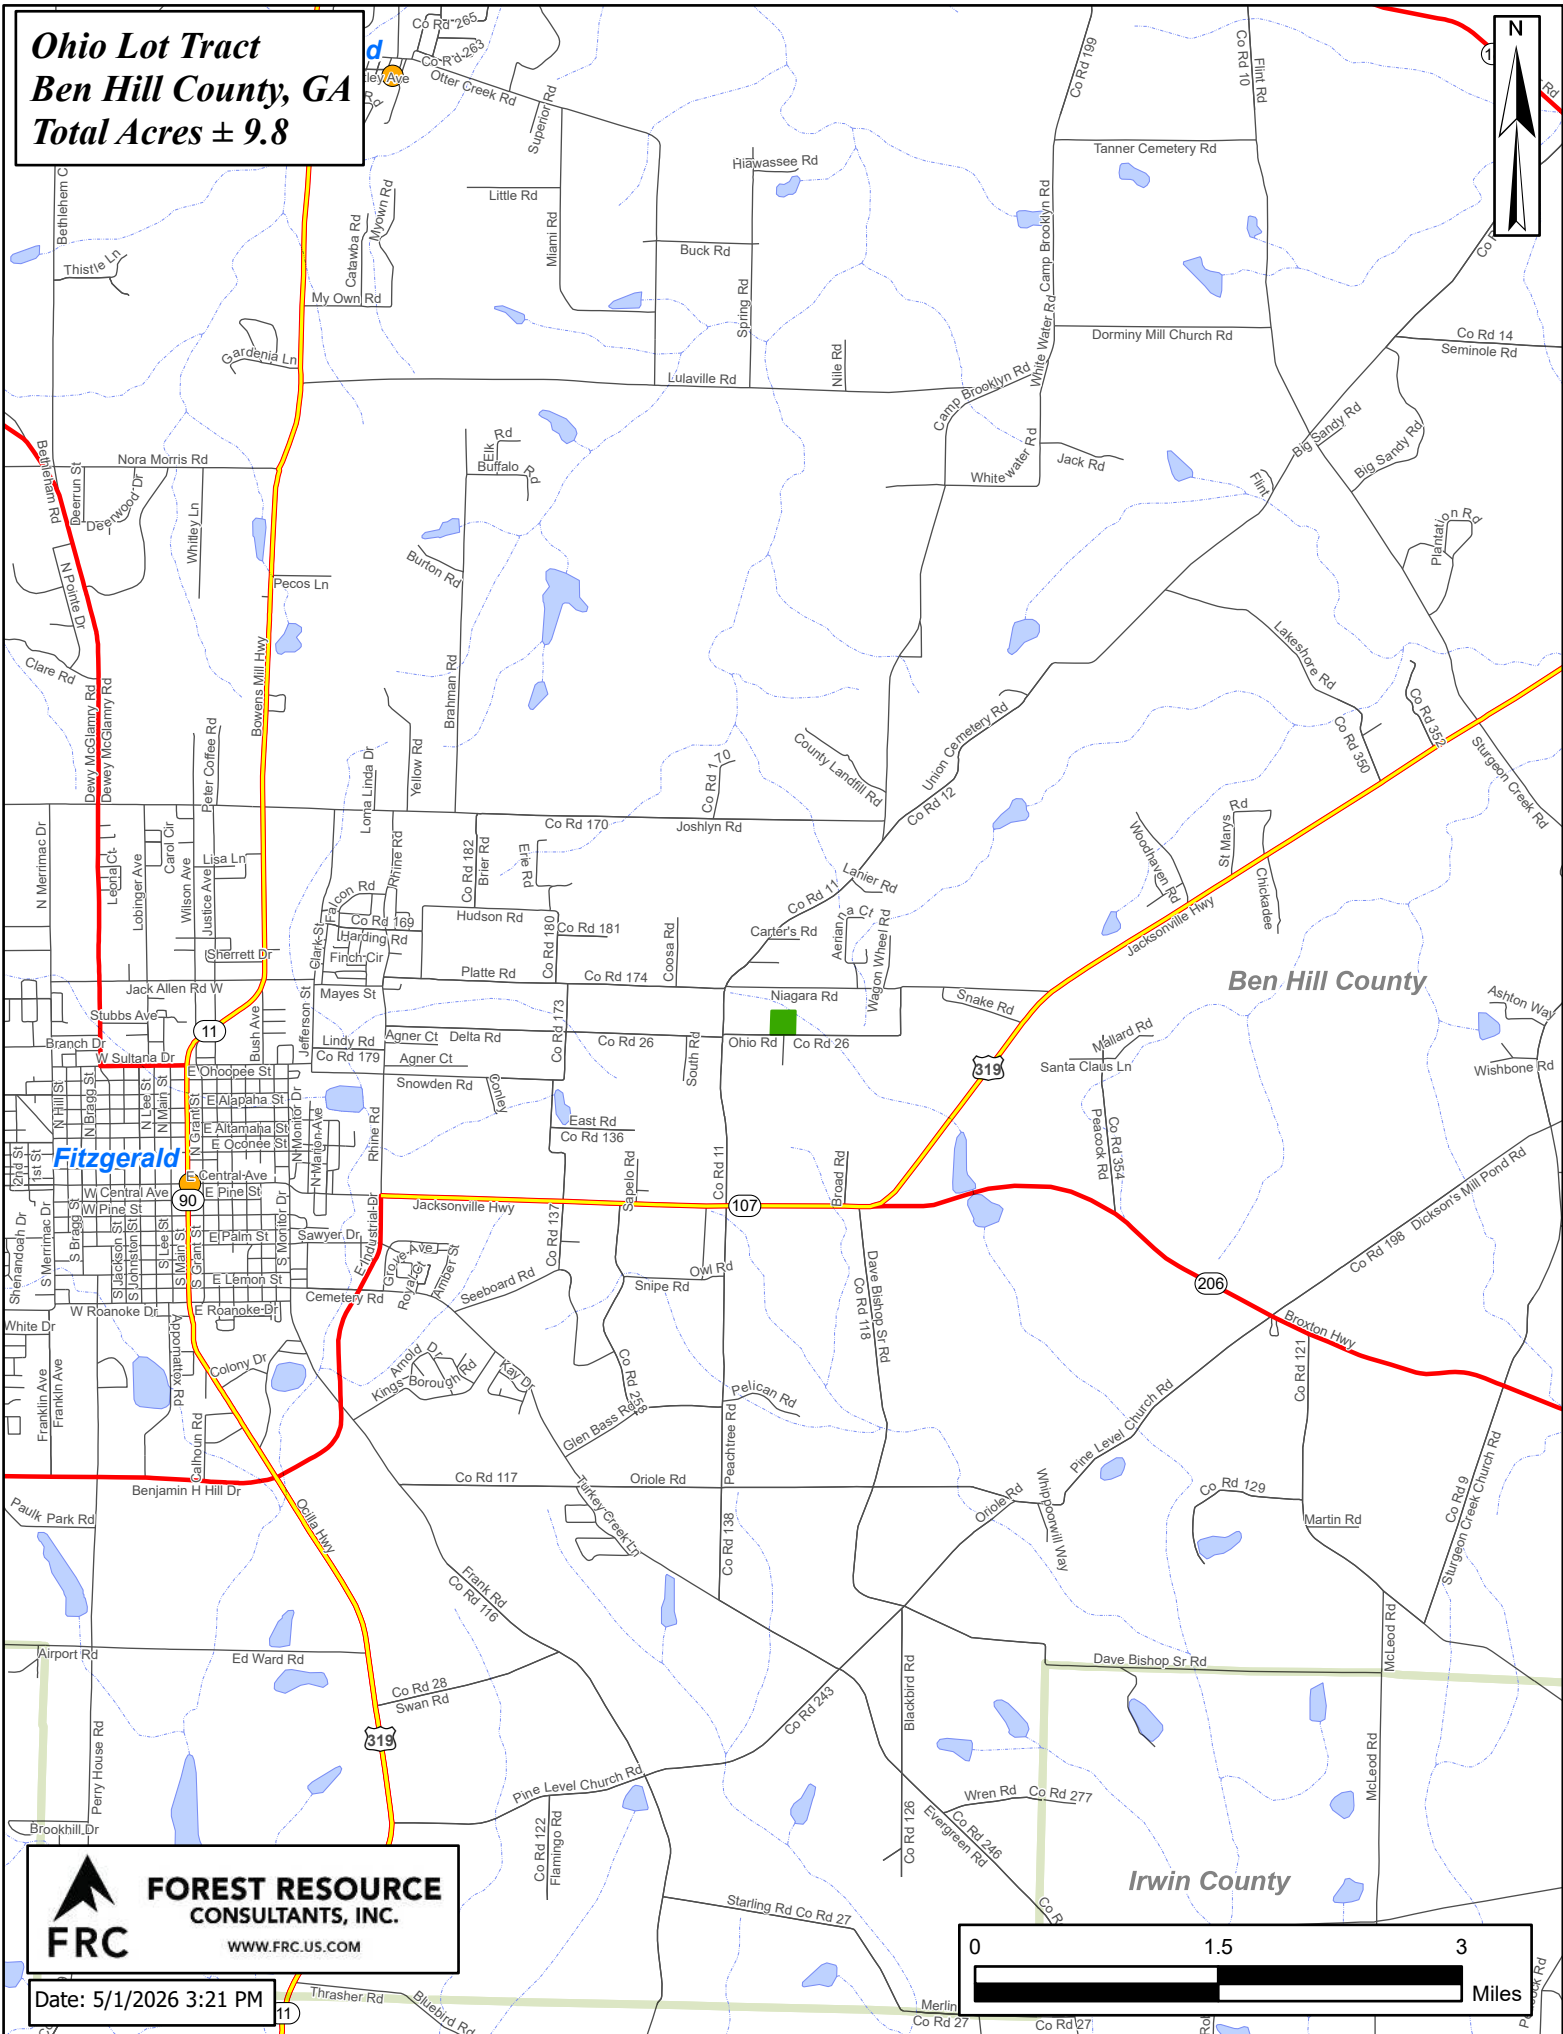

**Ohio Lot Tract**  
**Ben Hill County, GA**  
**Total Acres ± 9.8**

**Fitzgerald**

**FOREST RESOURCE  
CONSULTANTS, INC.**  
WWW.FRC.US.COM

Date: 5/1/2026 3:21 PM