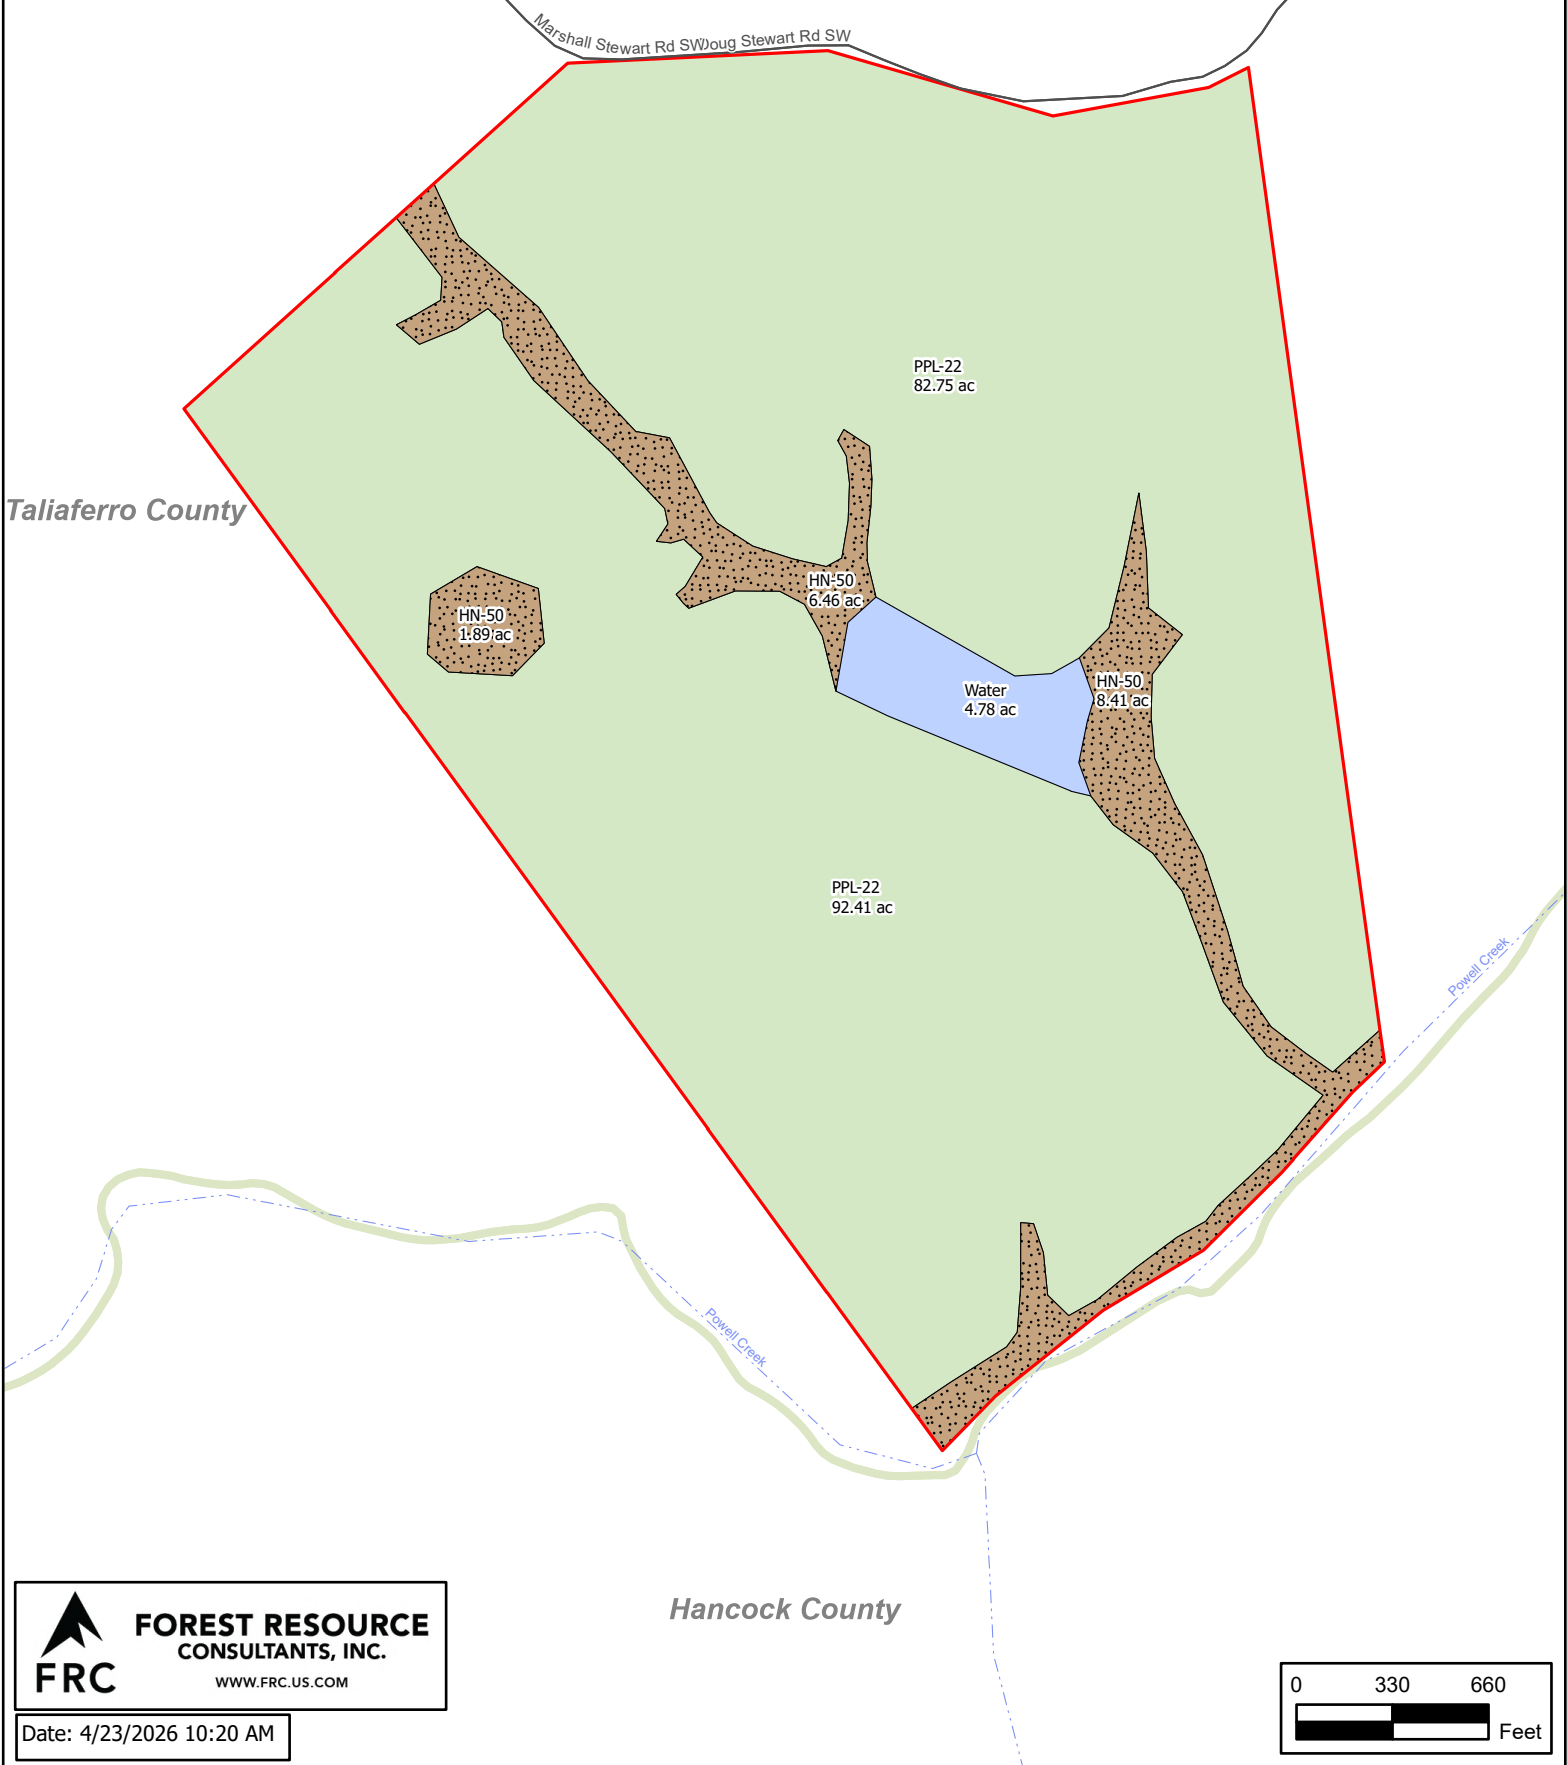

**Leatherwood Tract**  
**Taliaferro County, Georgia**  
**Total Acres ± 196.7**

**Legend**

- Planted Pine Pmrch
- Hardwood Non-Convertible
- Water

 **FOREST RESOURCE CONSULTANTS, INC.**  
WWW.FRC.US.COM