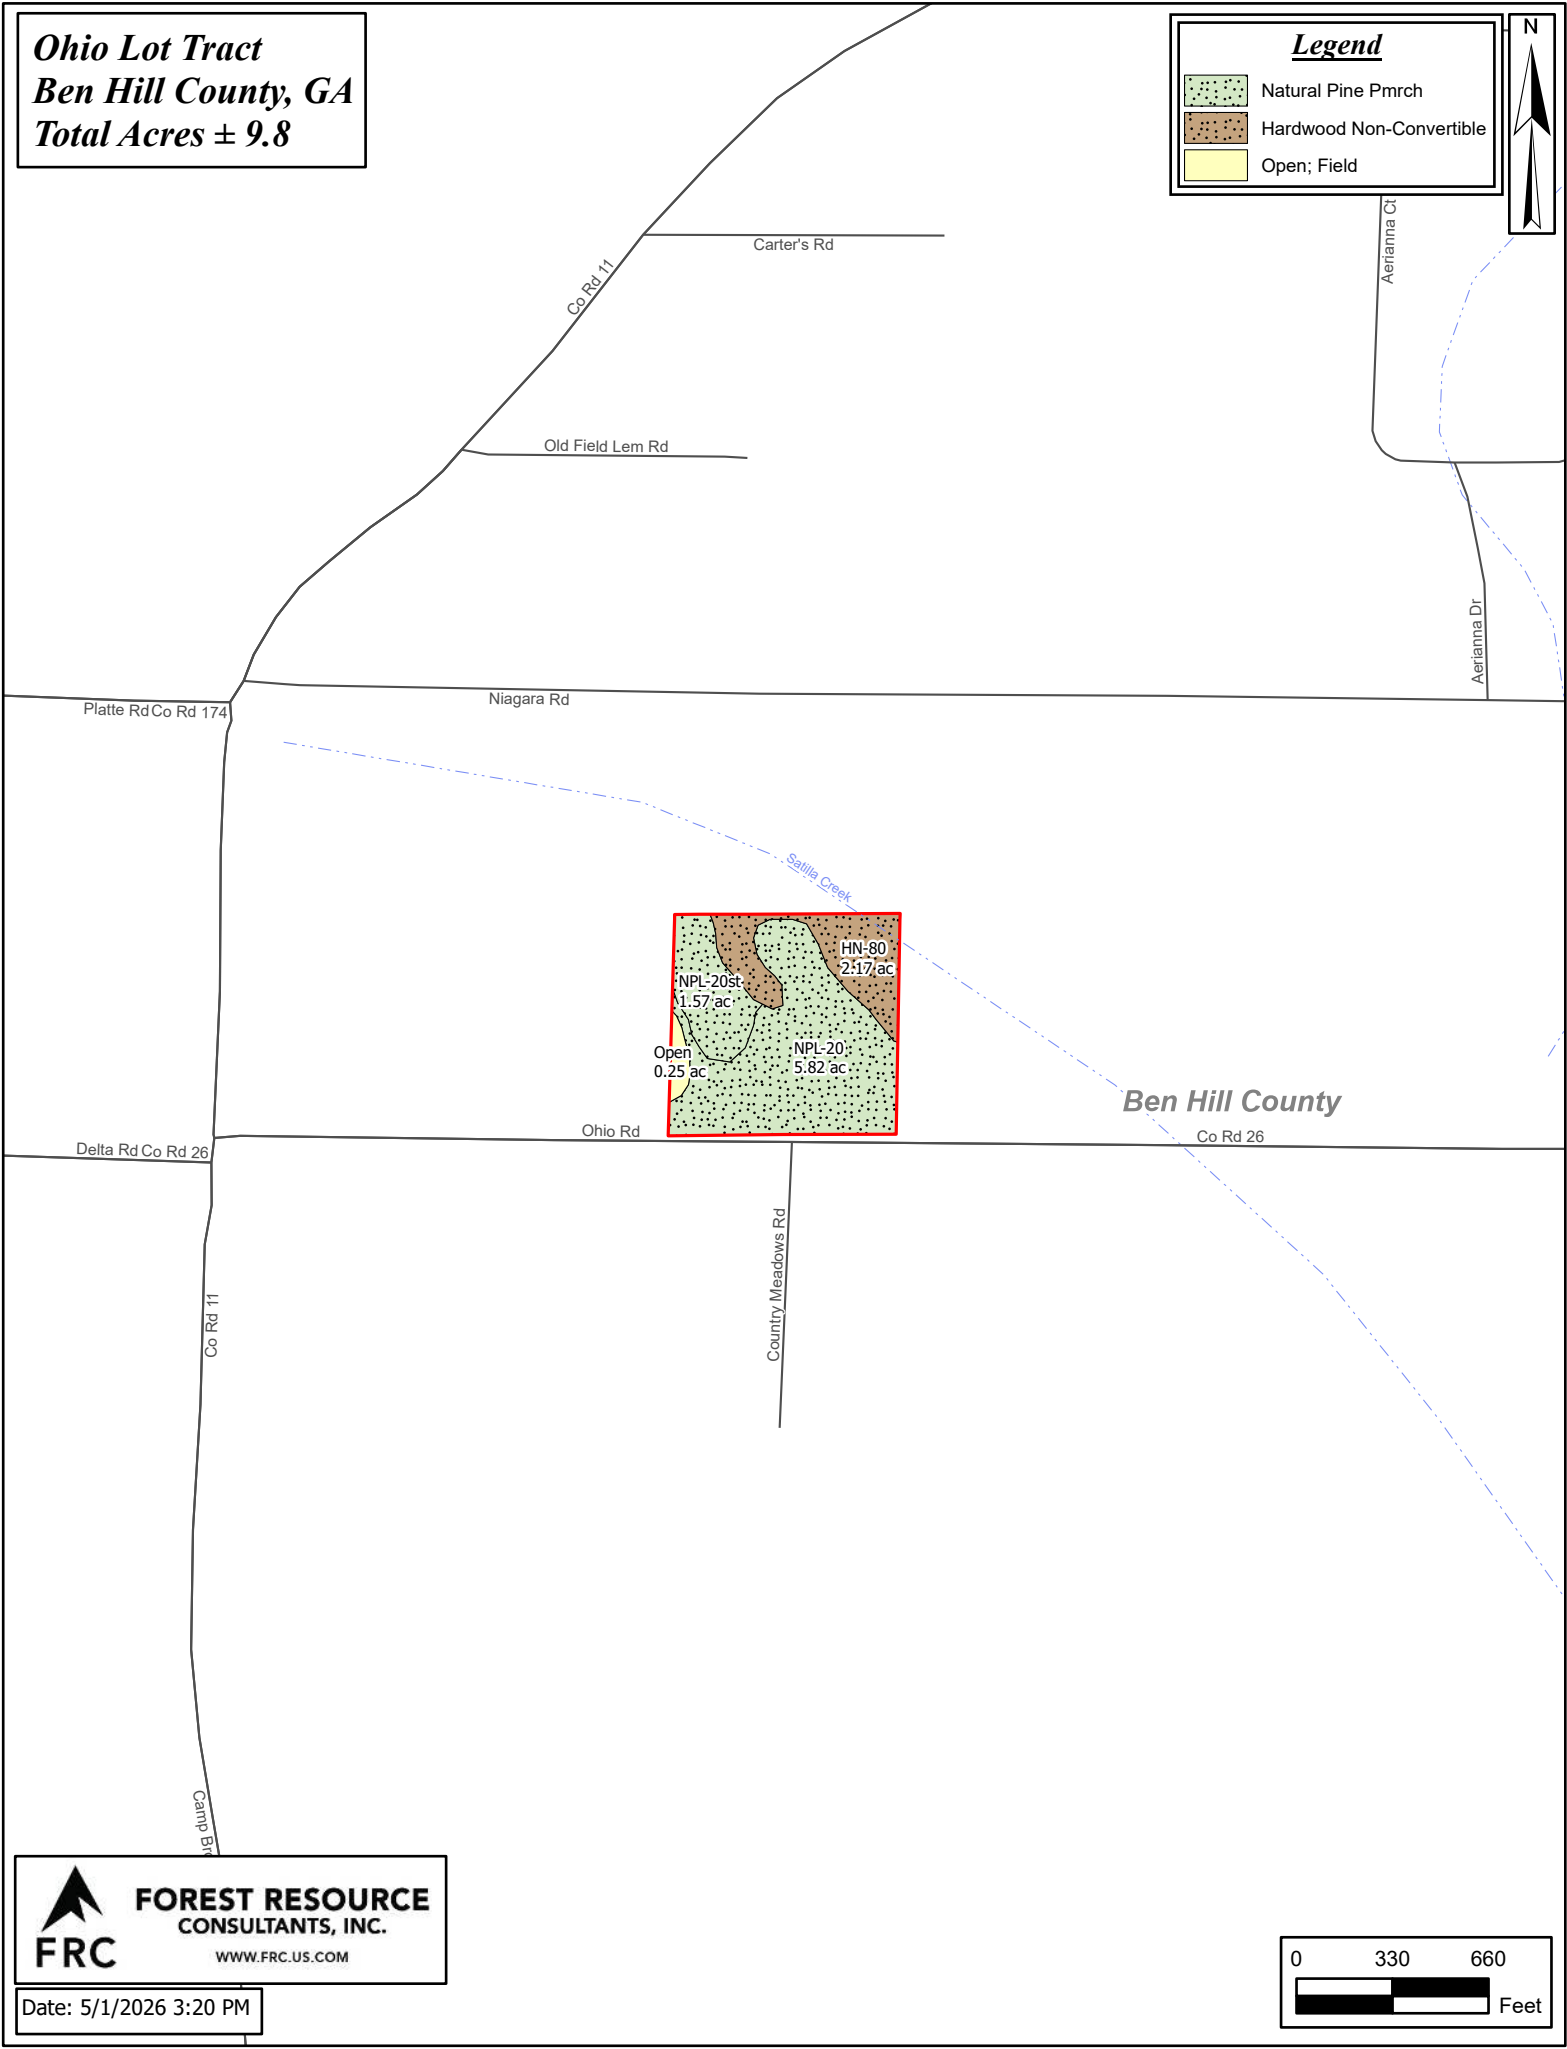

Ohio Lot Tract
Ben Hill County, GA
Total Acres ± 9.8

Legend

- Natural Pine Pmrch
- Hardwood Non-Convertible
- Open; Field

 **FOREST RESOURCE CONSULTANTS, INC.**
WWW.FRC.US.COM

Date: 5/1/2026 3:20 PM