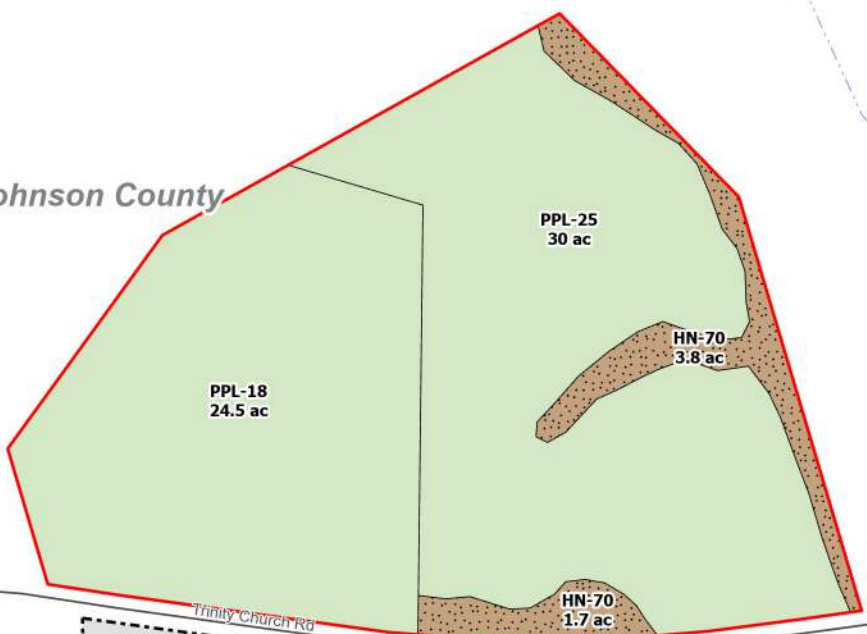

Trinity North Tract
Johnson County, GA
Total Acres ± 60

Legend

- Planted Pine Pmrch
- Hardwood Non-Convertible

Johnson County

Trinity Church Rd

Trinity South

Emanuel County

 **FOREST RESOURCE**
CONSULTANTS, INC.
WWW.FRC.US.COM