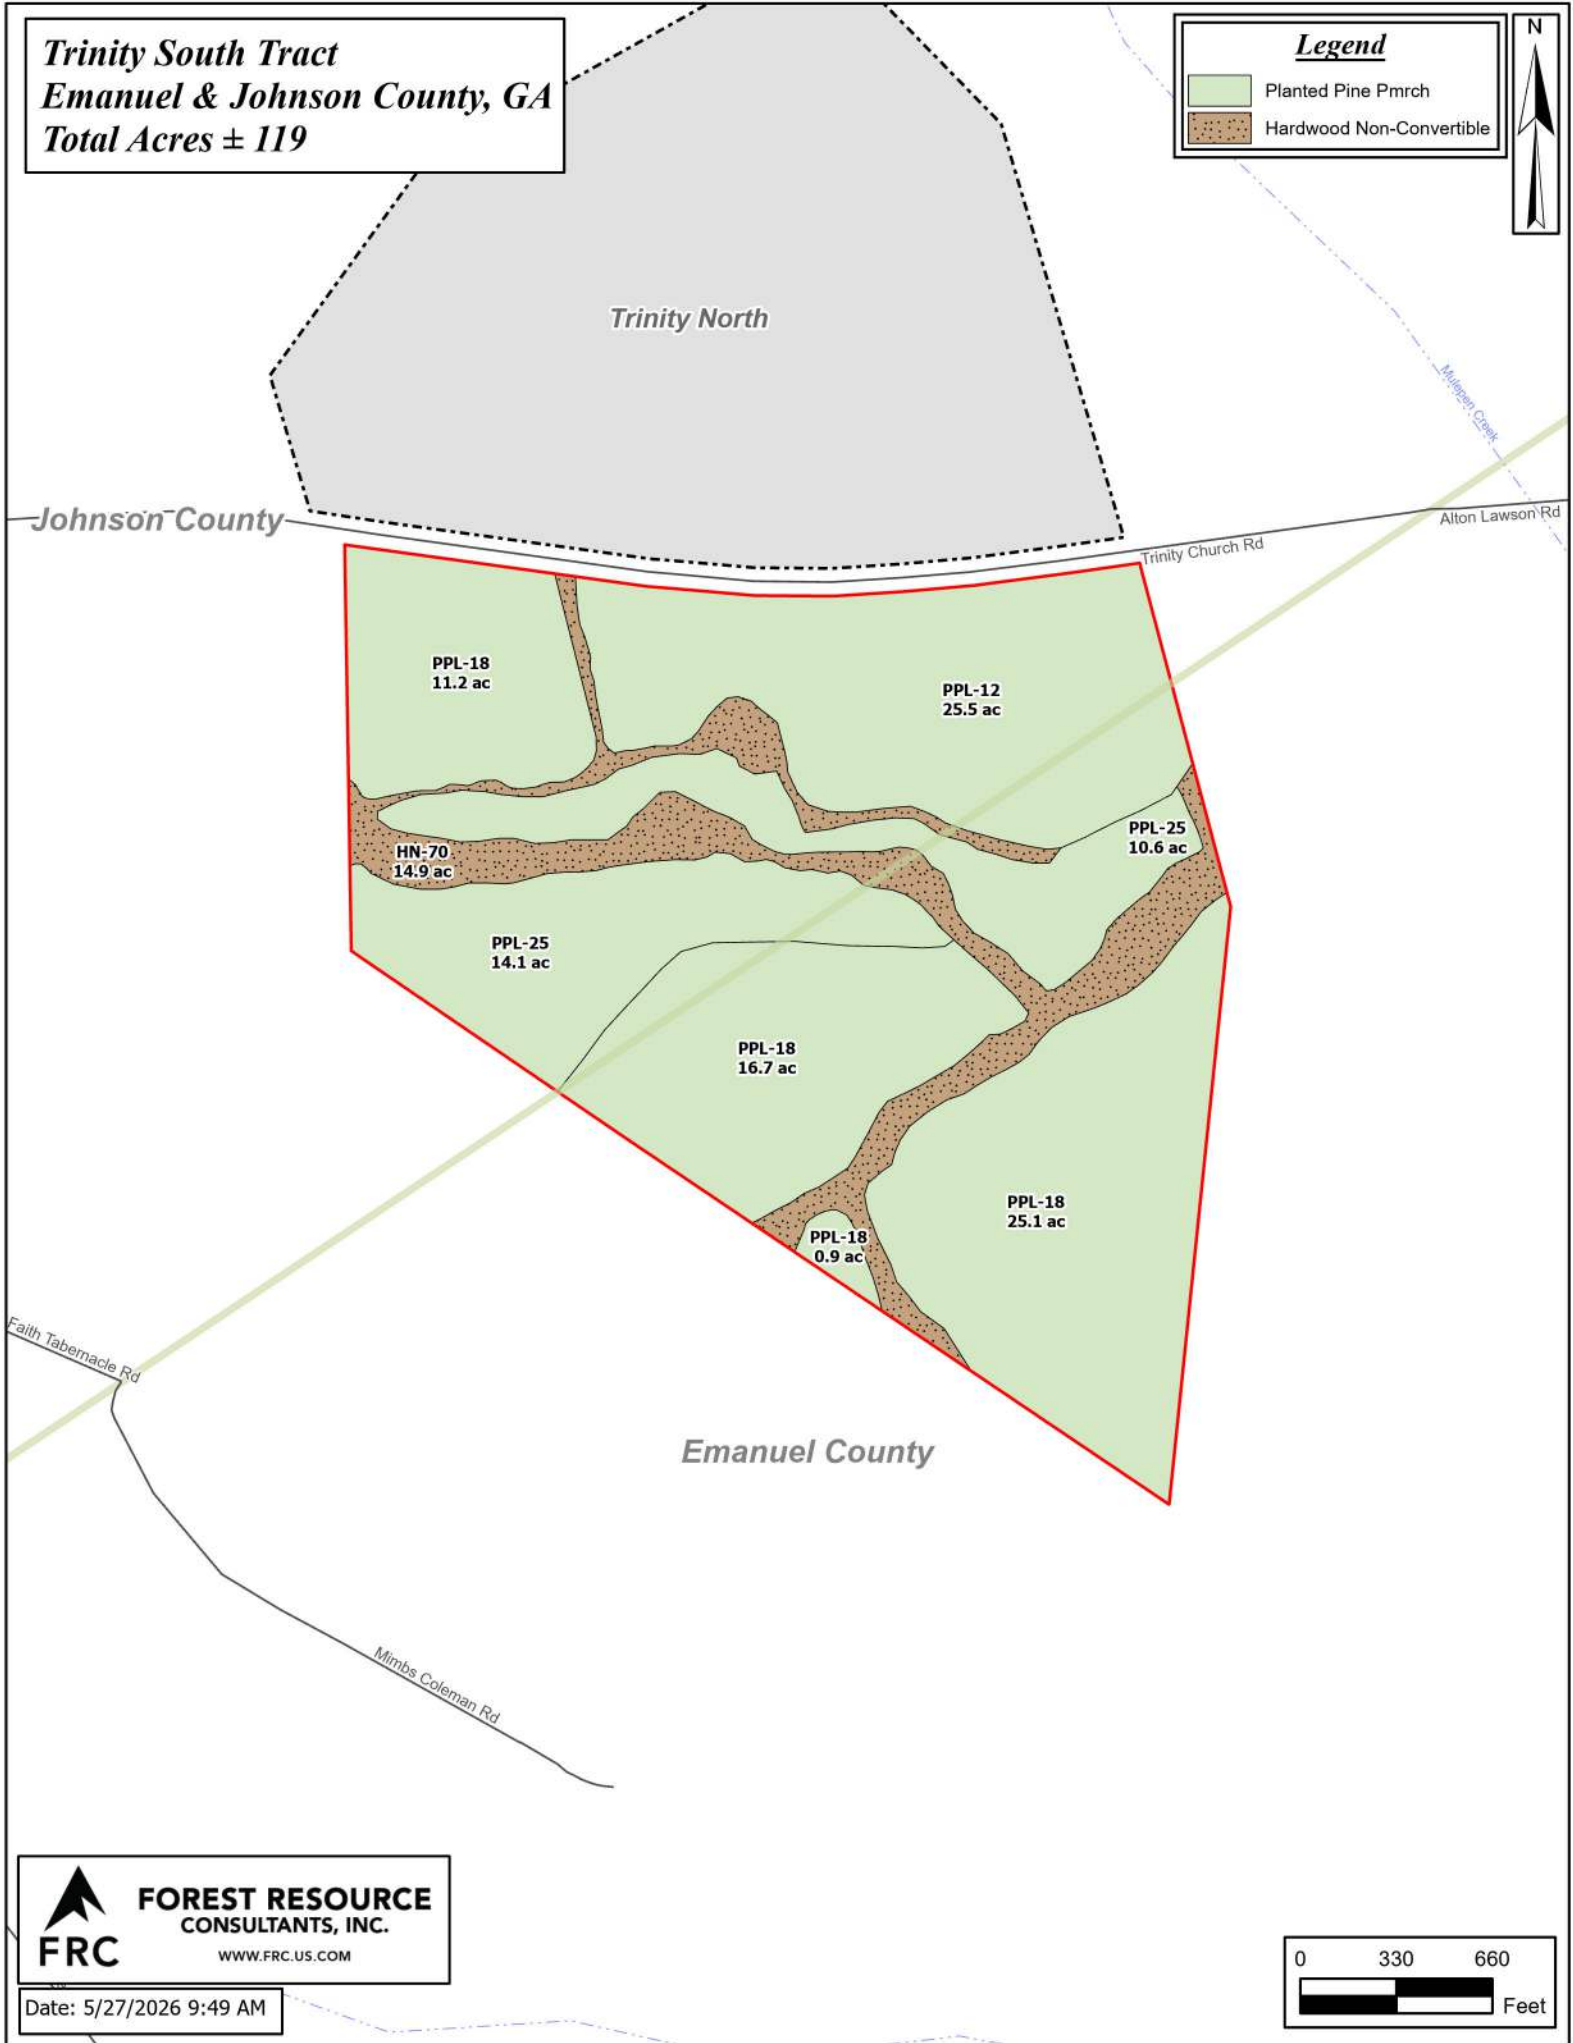

Trinity South Tract
Emanuel & Johnson County, GA
Total Acres ± 119

Legend

- Planted Pine Pmrch
- Hardwood Non-Convertible

Trinity North

Johnson County

Alton Lawson Rd

Trinity Church Rd

PPL-18
11.2 ac

PPL-12
25.5 ac

HN-70
14.9 ac

PPL-25
10.6 ac

PPL-25
14.1 ac

PPL-18
16.7 ac

PPL-18
0.9 ac

PPL-18
25.1 ac

Emanuel County