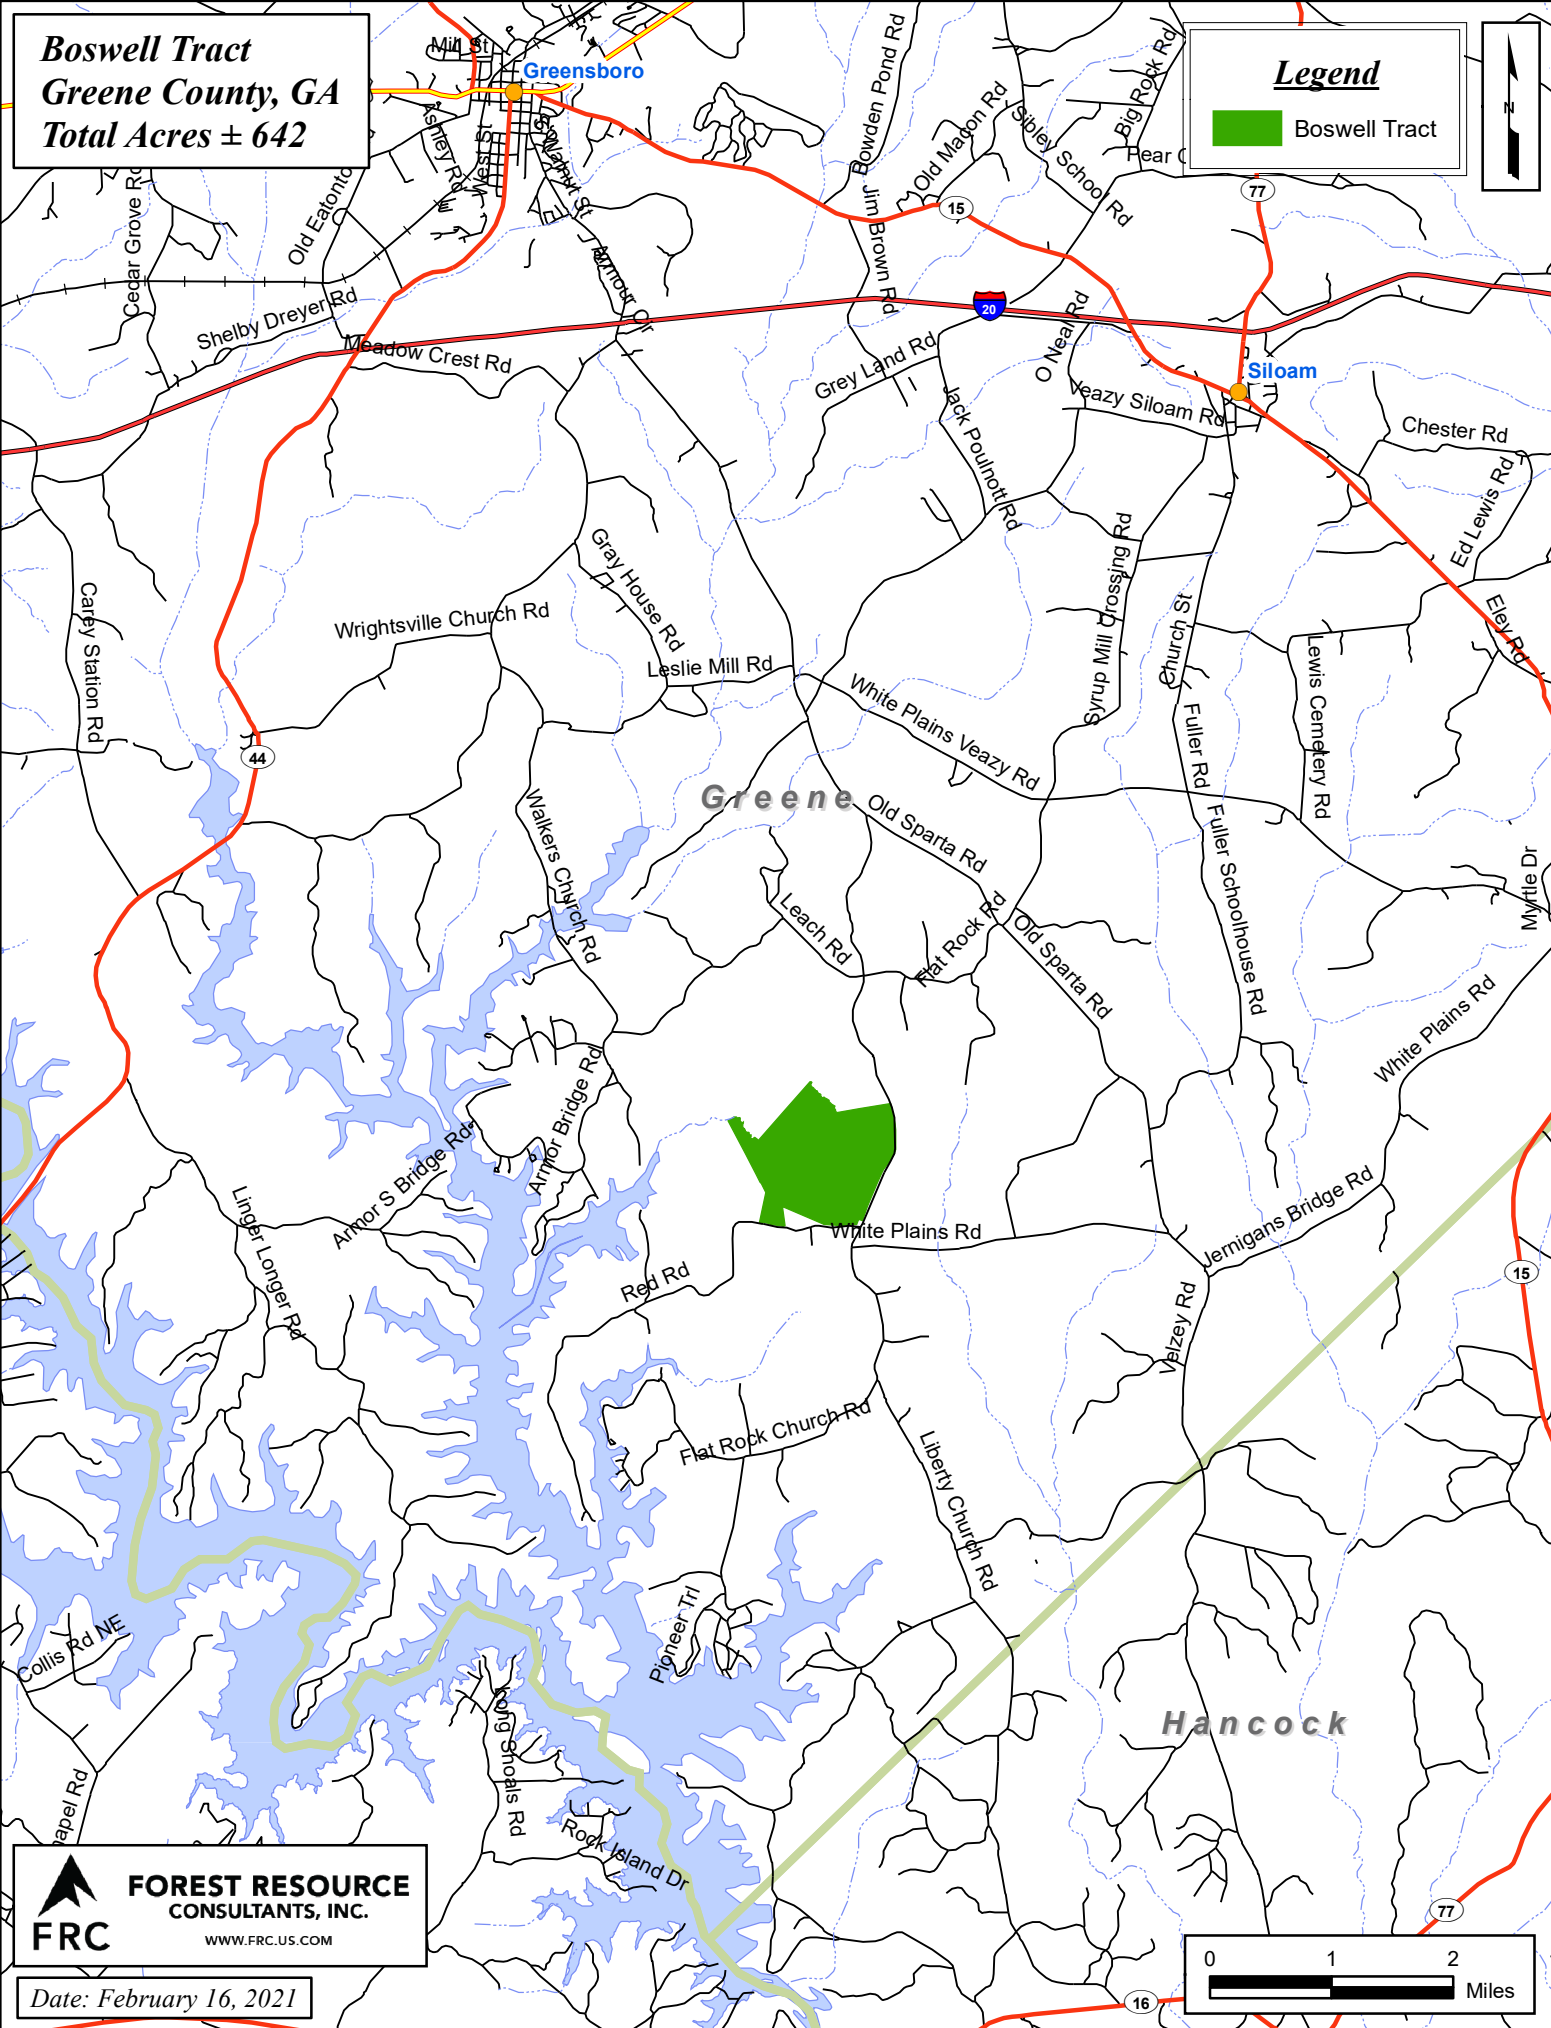

**Boswell Tract**  
**Greene County, GA**  
**Total Acres ± 642**

**Legend**

 Boswell Tract

 **FOREST RESOURCE CONSULTANTS, INC.**  
WWW.FRC.US.COM

Date: February 16, 2021